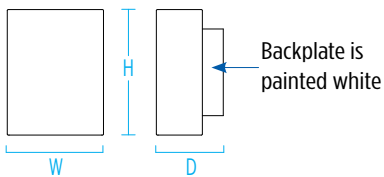

### DIMENSIONS

Depth is measured from wall to front of fixture

W = Width H = Height D = Depth

W	5-3/4"	(146 mm)
H	7-1/2"	(191 mm)
D	4"	(102 mm)