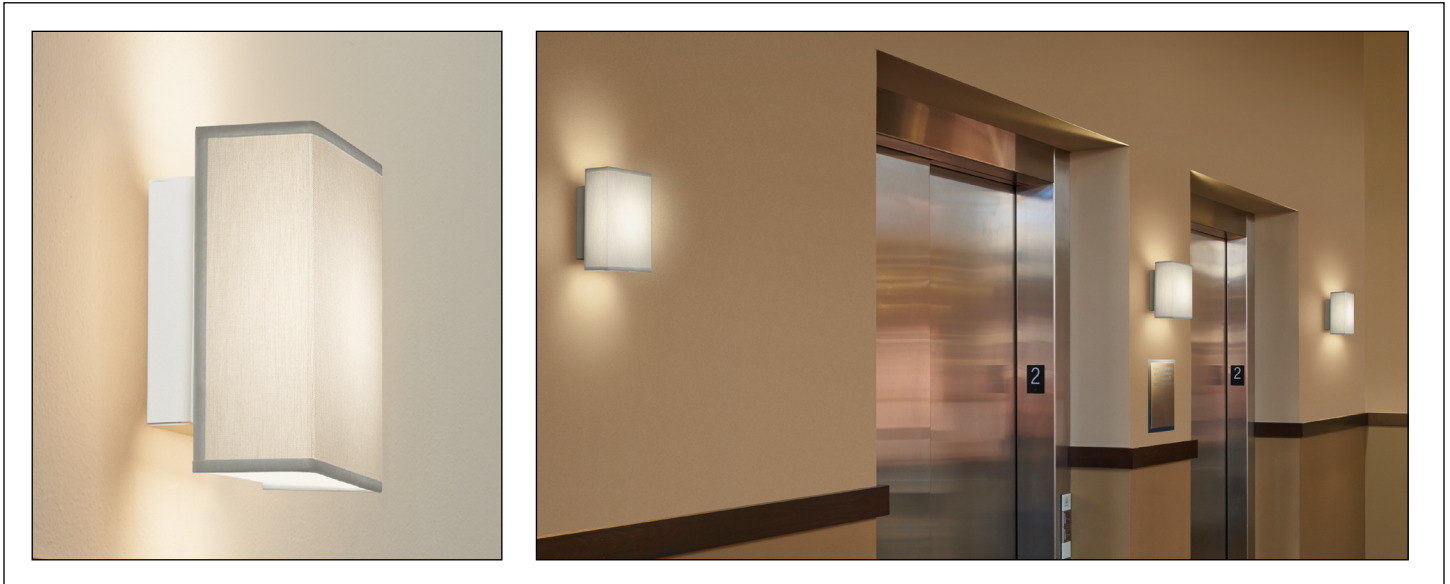

### DIMENSIONS

Depth is measured from wall to front of fixture

W = Width H = Height D = Depth

W	5-3/4"	(146 mm)
H	7-1/2"	(191 mm)
D	4"	(102 mm)