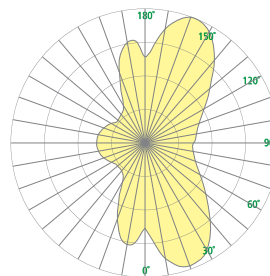

PHOTOMETRICS

ADA Compliant

ETL Listed

5 Year Warranty