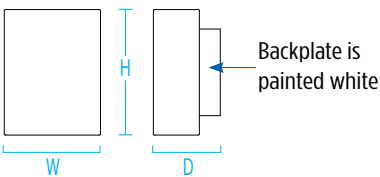

CB1968 ALLEGRO™

ADA Sconce – Curved Shade

Visalighting.com/products/Allegro

Type: _____ Project: _____ Location: _____

DIMENSIONS

Depth is measured from wall to front of fixture

W = Width H = Height D = Depth

W	5-3/4"	(146 mm)
H	7-1/2"	(191 mm)
D	4"	(102 mm)

FEATURES

- Integral phase-cut dimmable power supply
- Modular design for replacement of LED source and driver
- Only Allegro shades fit Allegro fixtures
- Optional top and bottom acrylic lenses
- No VOC powder coat paint; low VOC clear coat on metal finishes
- ETL listed for damp locations. Not suited for exterior applications