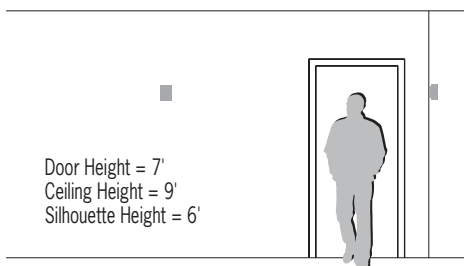

RELATIVE SCALE DRAWING