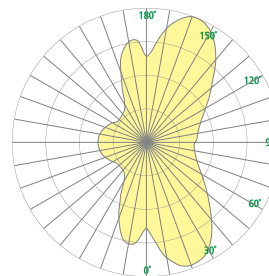

PHOTOMETRICS

ADA Compliant

ETL Listed

5 Year Warranty