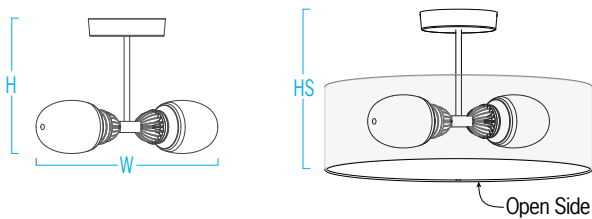

CM1960 ALLEGRO™

Surface Ceiling Mount – Dual Globes

Visalighting.com/products/Allegro

Type: _____ Project: _____ Location: _____

(U.S. Patent D729.429S)

DIMENSIONS

W = Width H = Height HS = Height with shade

W 17-1/2" (455 mm)
 H 12" (305 mm)
 HS 13-1/2" (343 mm)

FEATURES

- Integral phase-cut dimmable power supply
- Modular design for replacement of LED source and driver
- Only Allegro shades fit Allegro fixtures
- Optional top and bottom acrylic lenses
- No VOC powder coat paint; low VOC clear coat on metal finishes
- ETL listed for damp locations. Not suited for exterior applications

RELATIVE SCALE DRAWING

PHOTOMETRICS

CM1960 ALLEGRO (cont.)

Surface Ceiling Mount – Dual Globes

Fill in shaded boxes using information listed below

MODEL	SOURCE ¹	VOLTAGE	SOURCE OPTION ²	FINISH	OPTION ³	SHADE ⁴ OPTION	SHADE ⁵ MATERIAL	LENS OPTION ⁶
CM1960	L27K L30K L35K	120V	90CRI Minimum 80CRI is standard if option not selected	See last page for finish order codes	DCC	SQ Shade Round shade is provided unless SQ Shade is selected	IVTR GRYTR WHTR IVFAB GRYFAB WHTFAB	LO No lenses are provided unless Lens Option is specified