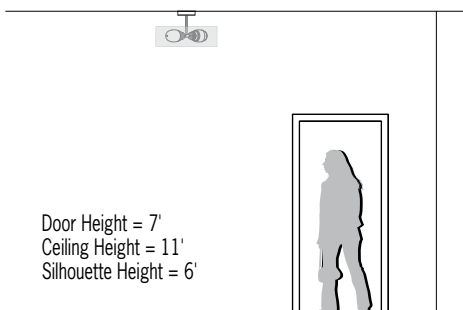

RELATIVE SCALE DRAWING