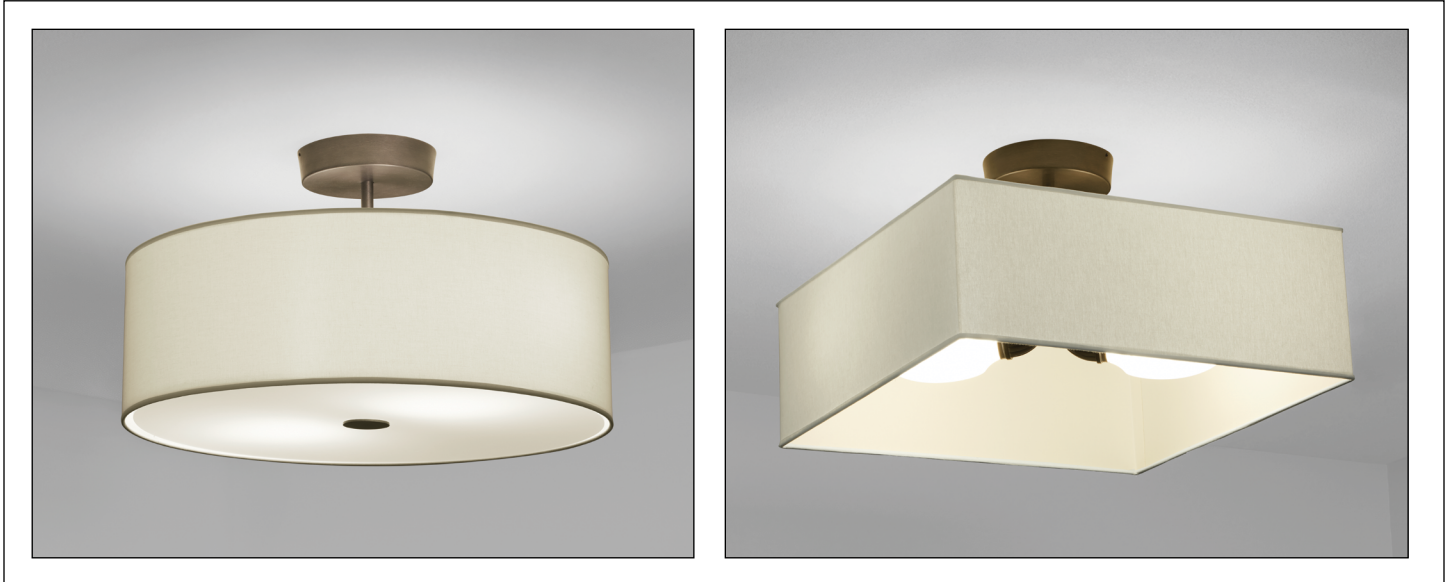

CM1960 ALLEGRO™

Surface Ceiling Mount – Dual Globes

Visalighting.com/products/Allegro

Type: _____ Project: _____ Location: _____

(U.S. Patent D729.429S)

DIMENSIONS

W = Width H = Height HS = Height with shade

W 17-1/2" (455 mm)
 H 12" (305 mm)
 HS 13-1/2" (343 mm)

FEATURES

- Integral phase-cut dimmable power supply
- Modular design for replacement of LED source and driver
- Only Allegro shades fit Allegro fixtures
- Optional top and bottom acrylic lenses
- No VOC powder coat paint; low VOC clear coat on metal finishes
- ETL listed for damp locations. Not suited for exterior applications

RELATIVE SCALE DRAWING

PHOTOMETRICS

CM1960 ALLEGRO (cont.)

Surface Ceiling Mount – Dual Globes

Fill in shaded boxes using information listed below

MODEL	SOURCE ¹	VOLTAGE	SOURCE OPTION ²	FINISH	OPTION ³	SHADE ⁴ OPTION	SHADE ⁵ MATERIAL	LENS OPTION ⁶
CM1960	L27K L30K L35K	120V	90CRI Minimum 80CRI is standard if option not selected	See last page for finish order codes	DCC	SQ Shade Round shade is provided unless SQ Shade is selected	IVTR GRYTR WHTR IVFAB GRYFAB WHTFAB	LO No lenses are provided unless Lens Option is specified