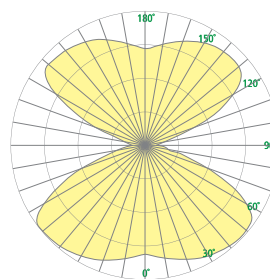

CM1960 ALLEGRO™

Surface Ceiling Mount – Dual Globes

Visalighting.com/products/Allegro

Type: _____ Project: _____ Location: _____

(U.S. Patent D729.429S)

DIMENSIONS

W = Width H = Height HS = Height with shade

W 17-1/2" (455 mm)
 H 12" (305 mm)
 HS 13-1/2" (343 mm)

FEATURES

- Integral phase-cut dimmable power supply
- Modular design for replacement of LED source and driver
- Only Allegro shades fit Allegro fixtures
- Optional top and bottom acrylic lenses
- No VOC powder coat paint; low VOC clear coat on metal finishes
- ETL listed for damp locations. Not suited for exterior applications

RELATIVE SCALE DRAWING

PHOTOMETRICS

CM1960 ALLEGRO (cont.)

Surface Ceiling Mount – Dual Globes

Fill in shaded boxes using information listed below

MODEL	SOURCE ¹	VOLTAGE	SOURCE OPTION ²	FINISH	OPTION ³	SHADE ⁴ OPTION	SHADE ⁵ MATERIAL	LENS OPTION ⁶
CM1960	L27K L30K L35K	120V	90CRI Minimum 80CRI is standard if option not selected	See last page for finish order codes	DCC	SQ Shade Round shade is provided unless SQ Shade is selected	IVTR GRYTR WHTR IVFAB GRYFAB WHTFAB	LO No lenses are provided unless Lens Option is specified