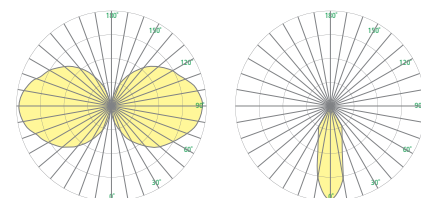

PHOTOMETRICS

Body Light

NRW 34° Beam