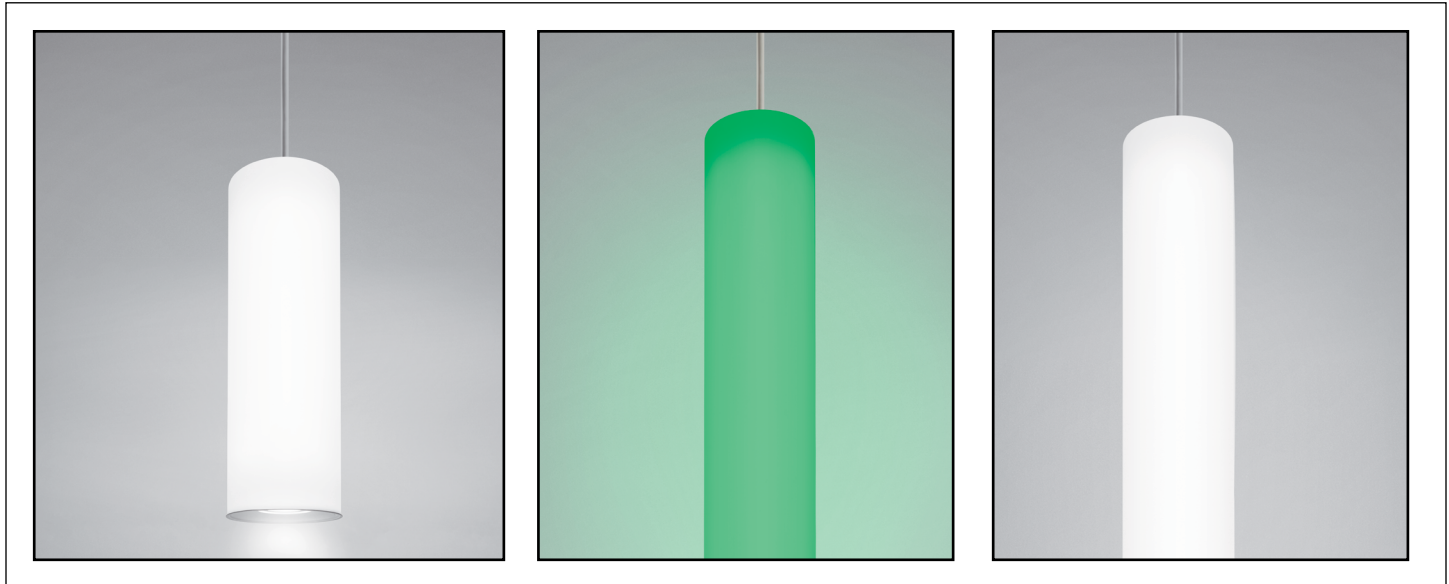

# SEQUENCE™

CP2036/CP2038/CP2040/CP2042/CP2044/CP2046

Indoor pendants — 8” Diameter

[VisaLighting.com/products/Sequence](https://VisaLighting.com/products/Sequence)

Type: \_\_\_\_\_ Project: \_\_\_\_\_ Location: \_\_\_\_\_

## DIMENSIONS<sup>1,6</sup>

OAH is the distance (in inches) from the bottom of the fixture to the ceiling plane. Example - OAH(192) indicates an overall fixture height of 192”

DIA = Diameter OAH = Overall Height X = Body Height WT = Weight