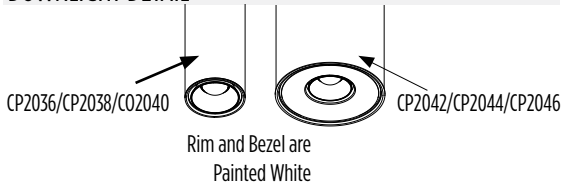

BODYLIGHT SOURCE² (Select one) CP2046 – STRUCTURAL BLOCKING REQUIRED

Dimmable 0-10V to 1%, Minimum 85CRI, within 3-step MacAdam

Source	CCT	CP2036		CP2038		CP2040		CP2042		CP2044		CP2046	
		Delivered Lumens	Power/Watts	Delivered Lumens	Power/Watts	Delivered Lumens	Power/Watts	Delivered Lumens	Power/Watts	Delivered Lumens	Power/Watts	Delivered Lumens	Power/Watts
• L30K	3000K	4300	48	7600	86	9800	110	13000	146	15300	171	20700	233
L35K	3500K			7800		10100		13400		15700		21400	
• L40K	4000K	4400	24	40	56	79	87	118					
• RGB													

Bodylight and downlight are separately switched and controlled/dimmed

DOWNLIGHT SOURCE³

Fixture bottom is solid if no downlight is specified

Source	CCT	CP2036/CP2038		CP2040/CP2042/CP2044/CP2046	
		Delivered Lumens	Power/Watts	Delivered Lumens	Power/Watts
• L30K	3000K	1800	18	2700	28
L35K	3500K	1800		2800	
• L40K	4000K	1900		2800	

VOLTAGE

MVOLT	120-277V, 50/60 Hz

BODYLIGHT LUMEN MAINTENANCE RATING

L80 (reported)	>60,000 hrs

DOWNLIGHT LUMEN MAINTENANCE RATING

L80 (reported)	>55,000 hrs

DOWNLIGHT OPTICS⁴

For downlight only

MED	48° Beam
NRW	34° Beam
WIDE	84° Beam

DOWNLIGHT DETAIL