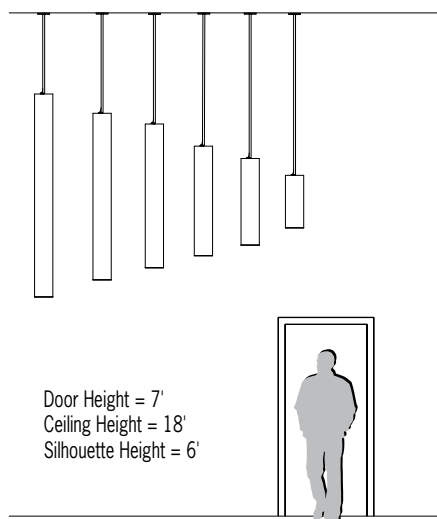

RELATIVE SCALE DRAWING

FEATURES

- Integral driver
- Modular design for replacement of LED source and driver
- Even illumination
- Color changing RGB LED is DMX-512 compatible (controls by others), See DMX Detail
- Optional LED downlight, 0-10V dimmable (controls by others), with Narrow, Medium, or Wide optical distribution options
- Power cord is white; cable is stainless steel
- Canopy/Cable/Cord can be shipped ahead to speed installation
- Matte white acrylic cylinder body
- No VOC powder coat paint finish
- ETL listed for damp locations