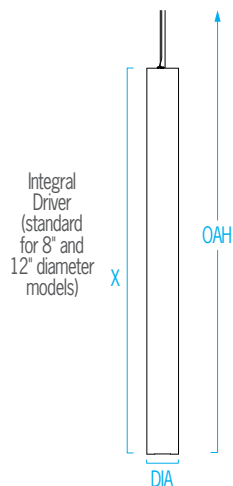

## DIMENSIONS<sup>1,6</sup>

OAH is the distance (in inches) from the bottom of the fixture to the ceiling plane. Example - OAH(192) indicates an overall fixture height of 192”

DIA = Diameter OAH = Overall Height X = Body Height WT = Weight

	CP2036	CP2038	CP2040	CP2042	CP2044	CP2046
<b>DIA</b>	8” (203 mm)					
<b>Standard OAH</b>	192” (4877 mm)					
<b>X with white LED source</b>	25” (635 mm)	36” (914 mm)	47” (1194 mm)	58” (1473 mm)	69” (1753 mm)	91” (2311 mm)
<b>X with RGB source</b>	21” (533 mm)	33” (838 mm)	45” (1143 mm)	63” (1600 mm)	69” (1753 mm)	93-1/8” (2365 mm)
<b>WT</b>	10 lbs	16 lbs	23 lbs	30 lbs	35 lbs	42 lbs

## RELATIVE SCALE DRAWING