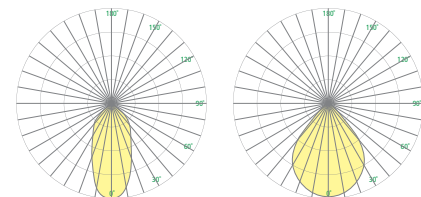

## DIMENSIONS<sup>1,6</sup>

OAH is the distance (in inches) from the bottom of the fixture to the ceiling plane. Example - OAH(192) indicates an overall fixture height of 192”

DIA = Diameter OAH = Overall Height X = Body Height WT = Weight

### DOWNLIGHT OPTICS<sup>4</sup>

For downlight only

MED	48° Beam
NRW	34° Beam
WIDE	84° Beam

### PHOTOMETRICS

Body Light

NRW 34° Beam

MED 48° Beam

WIDE 84° Beam