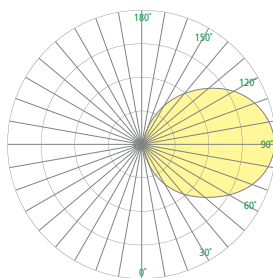

PHOTOMETRICS