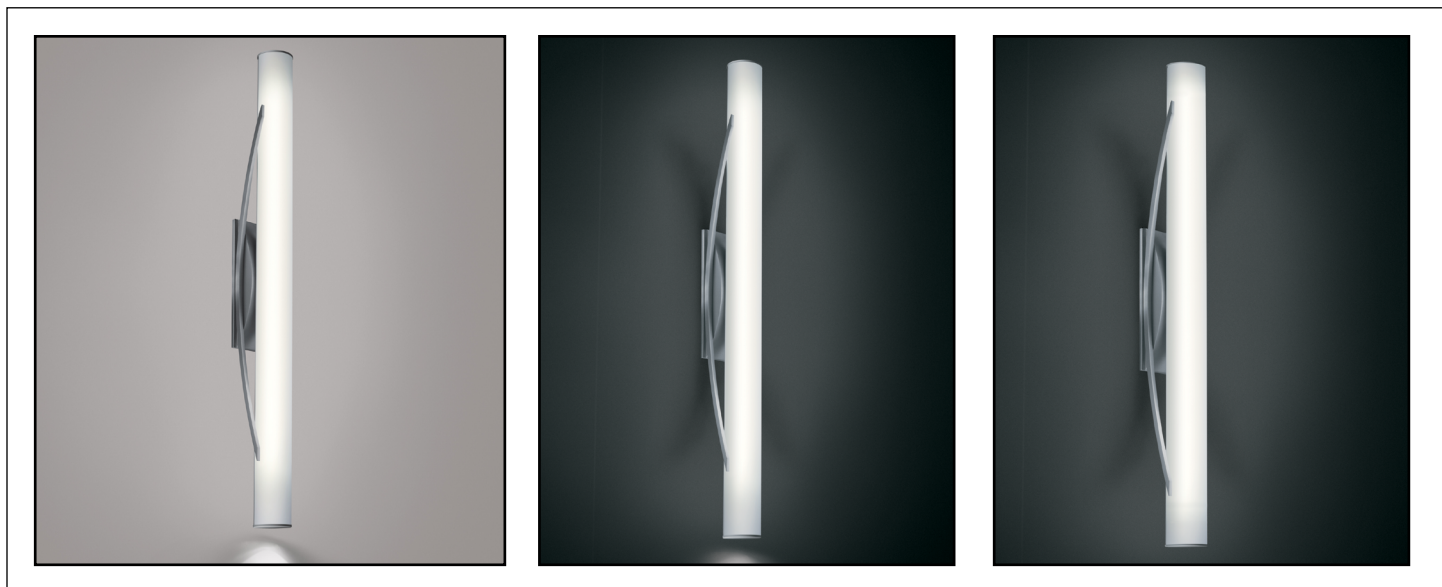

# OW5201/OW5203 SEQUENCE™

Outdoor Sconces

[VisaLighting.com/products/Sequence](https://VisaLighting.com/products/Sequence)

Type: \_\_\_\_\_ Project: \_\_\_\_\_ Location: \_\_\_\_\_

## DIMENSIONS<sup>1</sup>

Depth is measured from wall to front of fixture

W = Width H = Height D = Depth

	OW5201	OW5203
<b>W</b>	5" (127 mm)	
<b>H</b>	34-14" (883 mm)	45-1/4" (1149)
<b>D</b>	5-7/8" (149 mm)	

## FEATURES

- High or low lumen output options
- Integral driver
- Even illumination
- Modular design for replacement of LED source and driver
- Extruded matte white acrylic diffuser
- Spun aluminum endcaps
- Cast driver housing
- Rolled solid aluminum bars for the decorative trim
- No VOC powder coat paint finish; low VOC clear coat on metal finishes
- ETL listed for damp locations