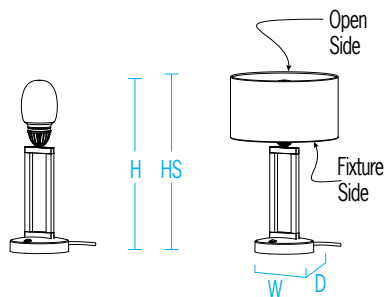

### DIMENSIONS

W = Width H = Height without shade D = Depth HS = Height with shade

W	7-3/4"	(197 mm)
D	7-3/4"	(197 mm)
H	22-5/8"	(575 mm)
HS	23-1/8"	(587 mm)

#### Standard

W	14" (356 mm)
D	14" (356 mm)
H	8" (203 mm)