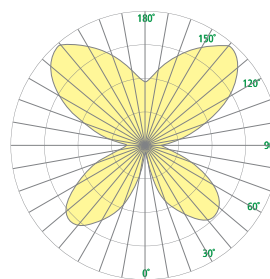

PHOTOMETRICS