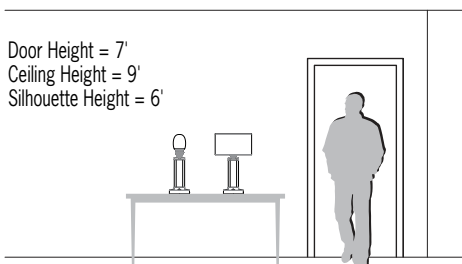

RELATIVE SCALE DRAWING