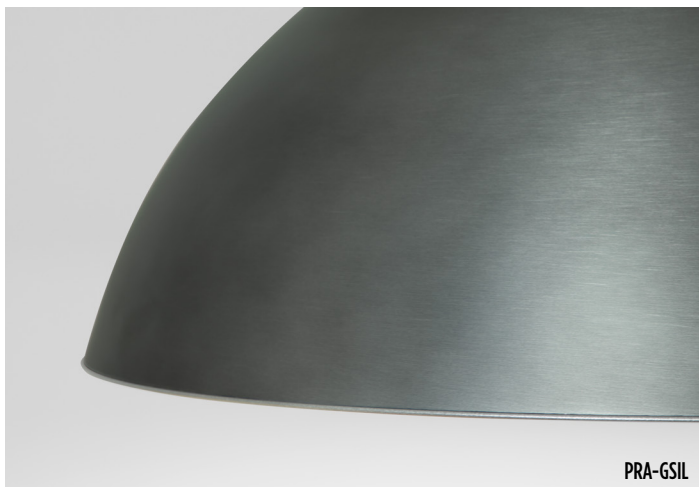

CP4408 HELLEN (cont.)

16" Direct Pendant

SUGGESTED VARIATIONS

- Stem suspension
- Remote driver
- Custom colors
- Larger size

HELLEN PRODUCT FAMILY

- CP4408 – 16"
- CP4410 – 24"
- CP4412 – 32"

See [Visalighting.com/products/Hellen](https://www.visalighting.com/products/Hellen) for more information