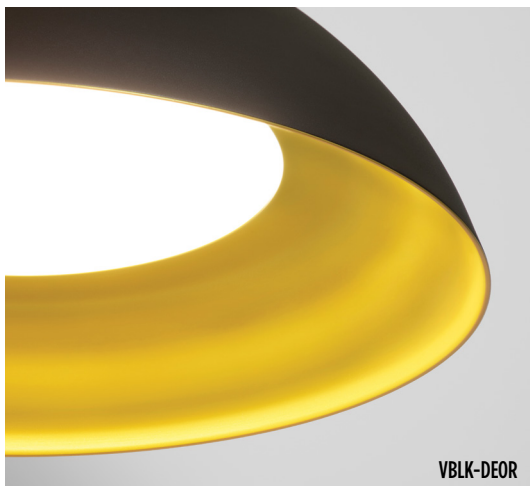

CP4408 HELLEN (cont.)

16" Direct Pendant

SUGGESTED VARIATIONS

- Stem suspension
- Remote driver
- Custom colors
- Larger size

HELLEN PRODUCT FAMILY

- CP4408 – 16"
- CP4410 – 24"
- CP4412 – 32"

See [Visalighting.com/products/Hellen](https://www.visalighting.com/products/Hellen) for more information