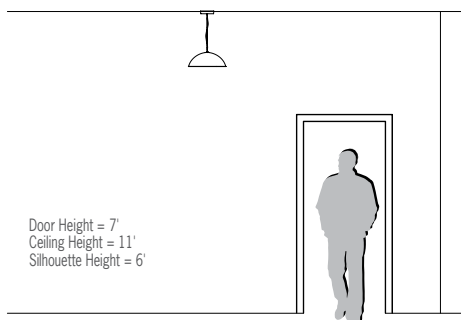

RELATIVE SCALE DRAWING