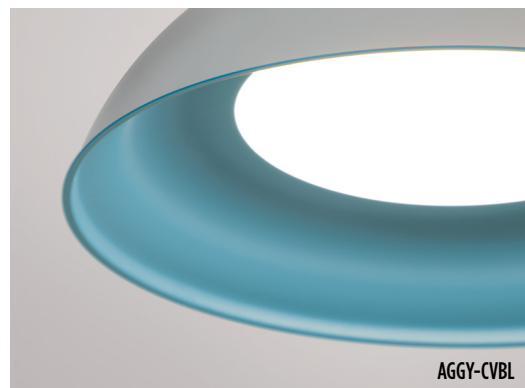

CP4408 HELLEN (cont.)

16" Direct Pendant

SUGGESTED VARIATIONS

- Stem suspension
- Remote driver
- Custom colors
- Larger size

HELLEN PRODUCT FAMILY

- CP4408 – 16"
- CP4410 – 24"
- CP4412 – 32"

See [Visalighting.com/products/Hellen](https://www.visalighting.com/products/Hellen) for more information