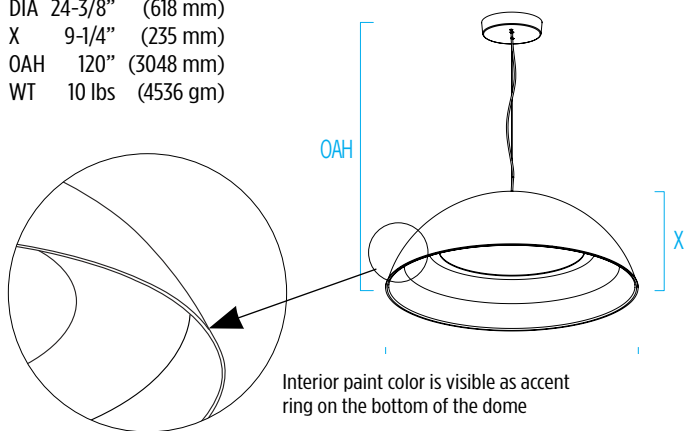

### DIMENSIONS<sup>4</sup>

DIA = Diameter X = Body Height OAH = Standard Overall Height WT = Weight

DIA 24-3/8" (618 mm)  
 X 9-1/4" (235 mm)  
 OAH 120" (3048 mm)  
 WT 10 lbs (4536 gm)