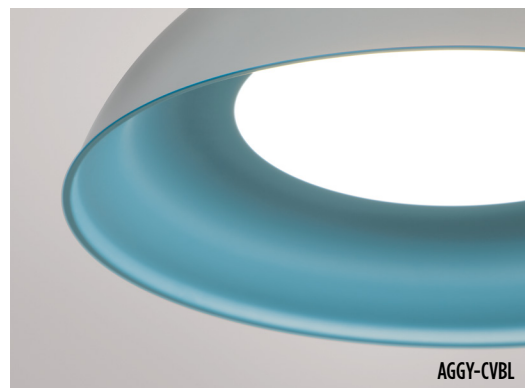

CP4410 HELLEN (cont.)

24" Direct Pendant

SUGGESTED VARIATIONS

- Stem suspension
- Remote driver
- Custom colors
- Larger size

HELLEN PRODUCT FAMILY

- CP4408 – 16"
- CP4410 – 24"
- CP4412 – 32"

See [Visalighting.com/products/Hellen](https://www.visalighting.com/products/Hellen) for more information