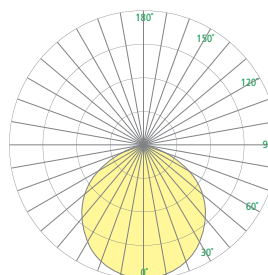

PHOTOMETRICS

ETL Listed

5 Year Warranty