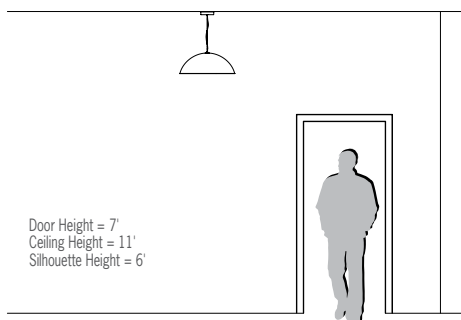

RELATIVE SCALE DRAWING