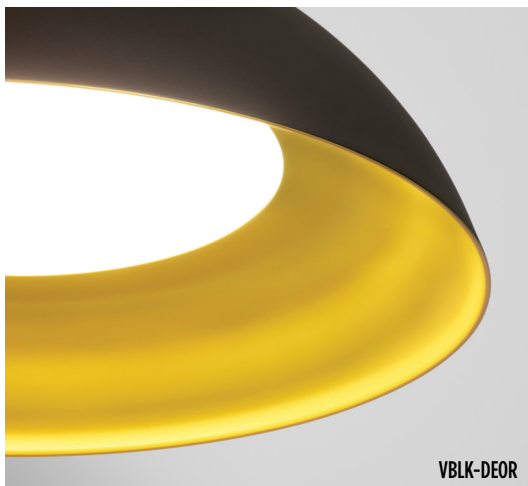

CP4410 HELLEN (cont.)

24" Direct Pendant

SUGGESTED VARIATIONS

- Stem suspension
- Remote driver
- Custom colors
- Larger size

HELLEN PRODUCT FAMILY

- CP4408 – 16"
- CP4410 – 24"
- CP4412 – 32"

See [Visalighting.com/products/Hellen](https://www.visalighting.com/products/Hellen) for more information