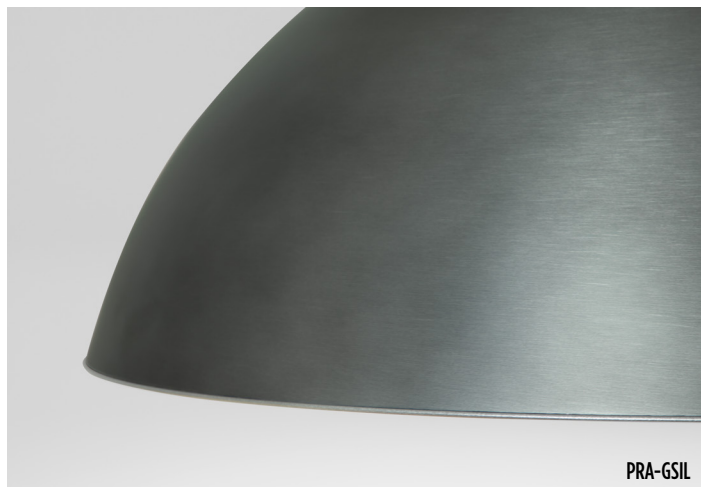

CP4410 HELLEN (cont.)

24" Direct Pendant

SUGGESTED VARIATIONS

- Stem suspension
- Remote driver
- Custom colors
- Larger size

HELLEN PRODUCT FAMILY

- CP4408 – 16"
- CP4410 – 24"
- CP4412 – 32"

See [Visalighting.com/products/Hellen](https://www.visalighting.com/products/Hellen) for more information