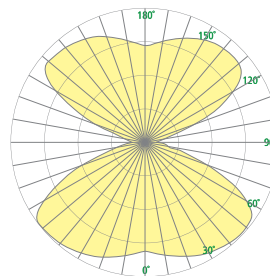

CM1960 ALLEGRO™

Surface Ceiling Mount – Dual Globes

www.Visalighting.com/products/Allegro

Type: _____ Project: _____ Location: _____

(U.S. Patent D729.429S)

DIMENSIONS

W = Width H = Height HS = Height with shade

W	24"	(610 mm)
H	12"	(305 mm)
HS	13-1/2"	(343 mm)

FEATURES

- Integral phase-cut dimmable power supply
- Modular design for replacement of LED source and driver
- Only Allegro shades fit Allegro fixtures
- Optional top and bottom acrylic lenses
- No VOC powder coat paint; low VOC clear coat on metal finishes
- ETL listed for damp locations. Not suited for exterior applications

RELATIVE SCALE DRAWING

PHOTOMETRICS

CM1960 ALLEGRO (cont.)

Surface Ceiling Mount – Dual Globes

Fill in shaded boxes using information listed below

CM1960

– 120V

MODEL