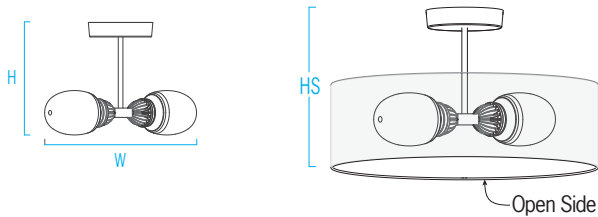

CM1960 ALLEGRO™

Surface Ceiling Mount – Dual Globes

www.Visalighting.com/products/Allegro

Type: _____ Project: _____ Location: _____

(U.S. Patent D729.429S)

DIMENSIONS

W = Width H = Height HS = Height with shade

W	24"	(610 mm)
H	12"	(305 mm)
HS	13-1/2"	(343 mm)

FEATURES

- Integral phase-cut dimmable power supply
- Modular design for replacement of LED source and driver
- Only Allegro shades fit Allegro fixtures
- Optional top and bottom acrylic lenses
- No VOC powder coat paint; low VOC clear coat on metal finishes
- ETL listed for damp locations. Not suited for exterior applications

RELATIVE SCALE DRAWING

PHOTOMETRICS

CM1960 ALLEGRO (cont.)

Surface Ceiling Mount – Dual Globes

Fill in shaded boxes using information listed below

CM1960

– 120V

MODEL