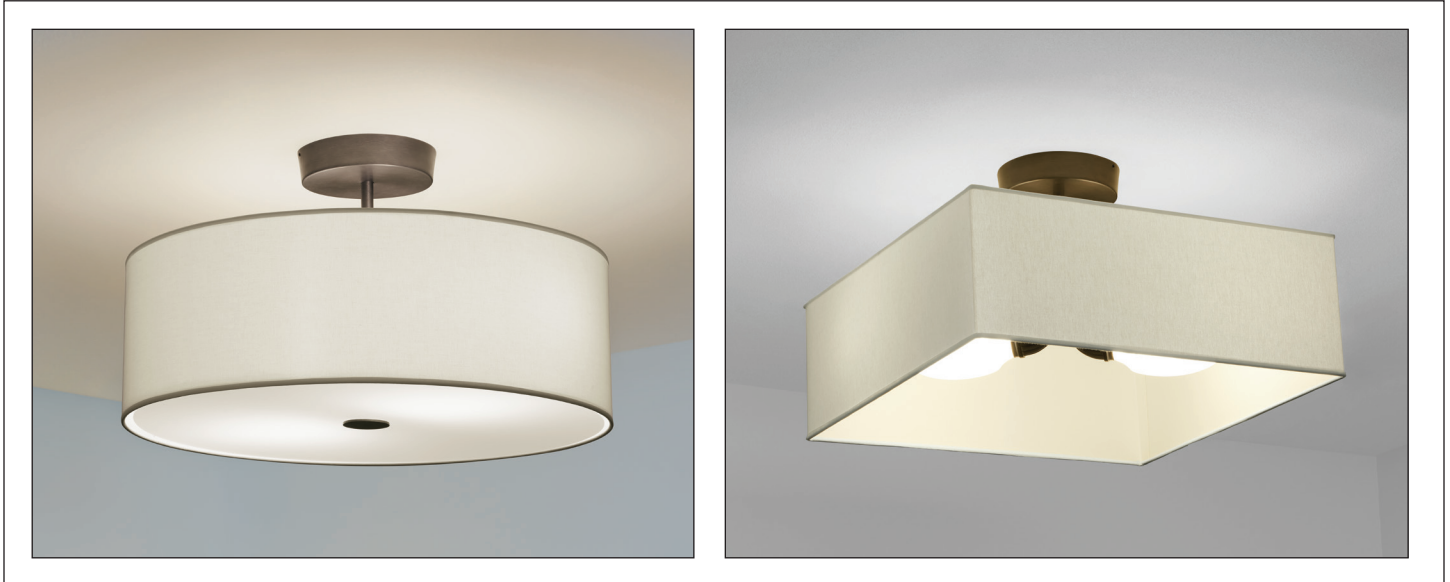

CM1960 ALLEGRO™

Surface Ceiling Mount – Dual Globes

www.Visalighting.com/products/Allegro

Type: _____ Project: _____ Location: _____

(U.S. Patent D729.429S)

DIMENSIONS

W = Width H = Height HS = Height with shade

W	24"	(610 mm)
H	12"	(305 mm)
HS	13-1/2"	(343 mm)

FEATURES

- Integral phase-cut dimmable power supply
- Modular design for replacement of LED source and driver
- Only Allegro shades fit Allegro fixtures
- Optional top and bottom acrylic lenses
- No VOC powder coat paint; low VOC clear coat on metal finishes
- ETL listed for damp locations. Not suited for exterior applications

RELATIVE SCALE DRAWING

PHOTOMETRICS

CM1960 ALLEGRO (cont.)

Surface Ceiling Mount – Dual Globes

Fill in shaded boxes using information listed below

CM1960

– 120V

MODEL