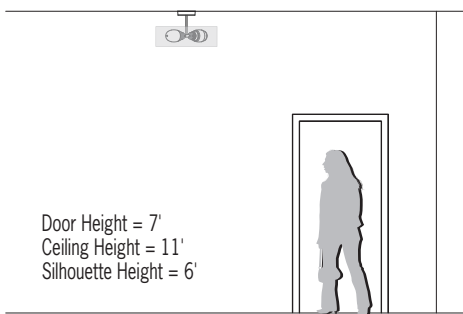

RELATIVE SCALE DRAWING