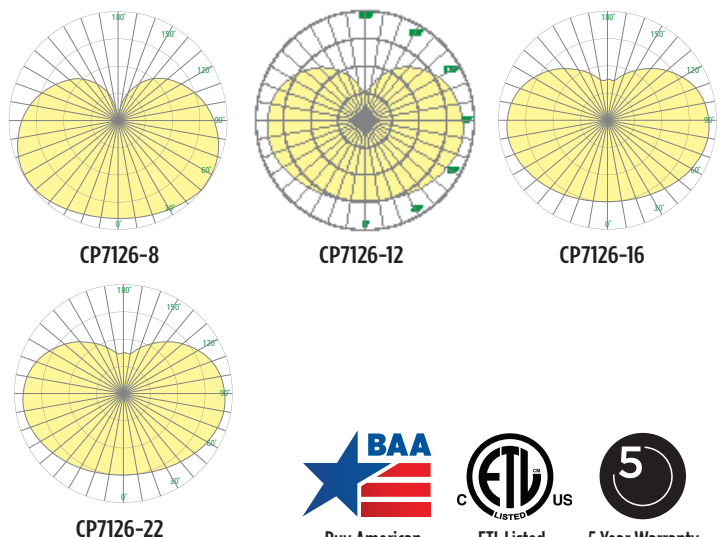

CP7126 ZUME™ IN

Indoor Luminous Globe with RGBW Bodylight

VisaLighting.com/products/Zume-In

Type: _____ Project: _____ Location: _____

DIMENSIONS 1,3

OAH MUST BE SPECIFIED

OAH is the distance (in inches) from the bottom of the fixture to the ceiling plane

DIA = Diameter OAH = Standard Overall Height WT=Weight

CP7126--	8	12	16	22
DIA	8" (203 mm)	12" (305 mm)	16" (406 mm)	22" (559 mm)
MIN OAH	16" (406 mm)	20" (508 mm)	24" (610 mm)	30" (762 mm)
STD OAH	72" (1829 mm)	72" (1829 mm)	72" (1829 mm)	72" (1829 mm)
MAX OAH	192" (4877 mm)	192" (4877 mm)	192" (4877 mm)	192" (4877 mm)
WT	4 lbs	5 lbs	6 lbs	10 lbs

FEATURES

- BAA (Buy American Act) and BABA (Build American, Buy America) compliant
- Remote Driver (RMD) standard, suitable for insulation contact (Type IC)
- Includes round canopy 5-1/4" diameter and 1/2" deep
- Suspended by 5/8" diameter stem
- Canopy mounts over 4" octagonal junction box (by others) with provided hardware. Canopy finished to match cap and finial (if present)
- Bottom finial standard on 12", 16", and 22" sizes (optional on 8" size)
- One piece gloss white acrylic globe for seamless appearance
- Non-VOC powder coat finishes
- ETL listed for damp locations. Not suited for exterior applications

RELATIVE SCALE DRAWING

PHOTOMETRICS

CP7126 ZUME IN (cont.)

Indoor Luminous Globe with RGBW Bodylight

Fill in shaded boxes using information listed below

CP7126	RGBW	-	MVOLT			
MODEL	DIAMETER ¹ 8" 12" 16" 22" <i>See page 1</i>	SOURCE RGBW	VOLTAGE MVOLT	CAP, CANOPY AND STEM FINISH <i>See last page for finish order codes</i>	FINIAL OPTION ² AF <i>8" size only (CP7126-8)</i>	OAH ³ <i>See page 1</i>