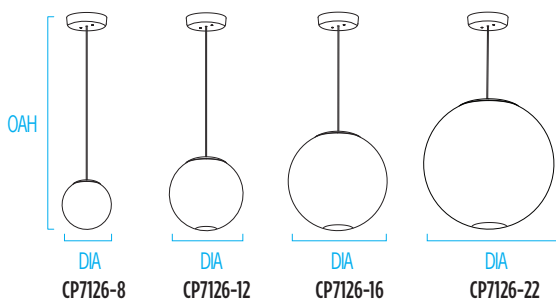

CP7126 ZUME™ IN

Indoor Luminous Globe with RGBW Bodylight

VisaLighting.com/products/Zume-In

Type: _____ Project: _____ Location: _____

DIMENSIONS 1,3

OAH MUST BE SPECIFIED

OAH is the distance (in inches) from the bottom of the fixture to the ceiling plane

DIA = Diameter OAH = Standard Overall Height WT=Weight

CP7126--	8	12	16	22
DIA	8" (203 mm)	12" (305 mm)	16" (406 mm)	22" (559 mm)
MIN OAH	16" (406 mm)	20" (508 mm)	24" (610 mm)	30" (762 mm)
STD OAH	72" (1829 mm)	72" (1829 mm)	72" (1829 mm)	72" (1829 mm)
MAX OAH	192" (4877 mm)	192" (4877 mm)	192" (4877 mm)	192" (4877 mm)
WT	4 lbs	5 lbs	6 lbs	10 lbs

FEATURES

- BAA (Buy American Act) and BABA (Build American, Buy America) compliant
- Remote Driver (RMD) standard, suitable for insulation contact (Type IC)
- Includes round canopy 5-1/4" diameter and 1/2" deep
- Suspended by 5/8" diameter stem
- Canopy mounts over 4" octagonal junction box (by others) with provided hardware. Canopy finished to match cap and finial (if present)
- Bottom finial standard on 12", 16", and 22" sizes (optional on 8" size)
- One piece gloss white acrylic globe for seamless appearance
- Non-VOC powder coat finishes
- ETL listed for damp locations. Not suited for exterior applications

RELATIVE SCALE DRAWING

PHOTOMETRICS

CP7126 ZUME IN (cont.)

Indoor Luminous Globe with RGBW Bodylight

Fill in shaded boxes using information listed below

CP7126	RGBW	-	MVOLT			
MODEL	DIAMETER ¹ 8" 12" 16" 22" <i>See page 1</i>	SOURCE RGBW	VOLTAGE MVOLT	CAP, CANOPY AND STEM FINISH <i>See last page for finish order codes</i>	FINIAL OPTION ² AF <i>8" size only (CP7126-8)</i>	OAH ³ <i>See page 1</i>