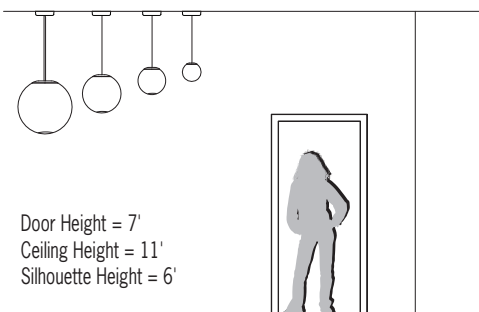

RELATIVE SCALE DRAWING