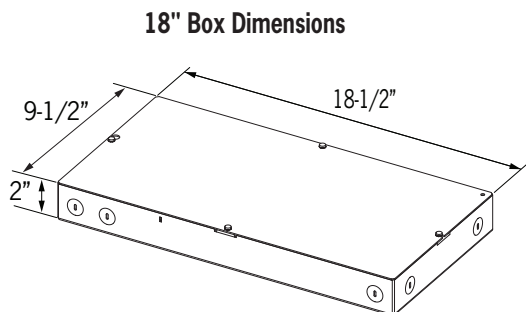

CP7126 ZUME IN (cont.)

Indoor Luminous Globe with RGBW Bodylight

Fill in shaded boxes using information listed below

CP7126	RGBW	-	MVOLT			
MODEL	DIAMETER¹ 8" 12" 16" 22" <i>See page 1</i>	SOURCE RGBW	VOLTAGE MVOLT	CAP, CANOPY AND STEM FINISH <i>See last page for finish order codes</i>	FINIAL OPTION² AF <i>8" size only (CP7126-8)</i>	OAH³ <i>See page 1</i>

SOURCE

RGB Source	Total Delivered Lumens			
	CP7126-8	CP7126-12	CP7126-16	CP7126-22
Red Only	125	130	195	245
Green Only	120	335	500	625
Blue Only	120	60	90	115
3000K Only (80CRI min)	455	430	640	805
All ON	750	885	1315	1645
Power (Watts)	15	20	28	38

VOLTAGE

MVOLT	120-277V, 50/60 Hz

FINIAL OPTION²

AF	Add Finial (8" size optional). 12", 16", and 22" sizes, finial is standard <i>Finial finished to match Cap, Canopy and Stem</i>

REMOTE DRIVER (RMD) INFORMATION *Driver and DMX module included with each fixture***

WIRE AWG	Maximum Remote Distance per Fixture			
	CP7126-8	CP7126-12	CP7126-16	CP7126-22
12	100	100	100	100
14	100	100	100	100
16	100	100	75	50
18	100	75	50	40

All distances in feet