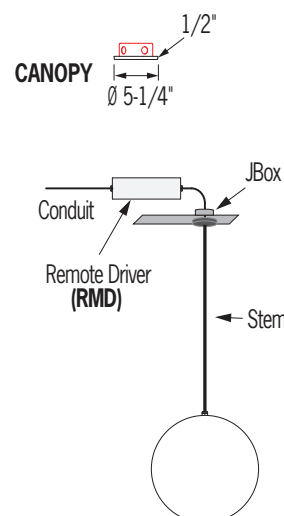

FEATURES

- BAA (Buy American Act) and BABA (Build American, Buy America) compliant
- Remote Driver (RMD) standard, suitable for insulation contact (Type IC)
- Includes round canopy 5-1/4" diameter and 1/2" deep
- Suspended by 5/8" diameter stem
- Canopy mounts over 4" octagonal junction box (by others) with provided hardware. Canopy finished to match cap and finial (if present)
- Bottom finial standard on 12", 16", and 22" sizes (optional on 8" size)
- One piece gloss white acrylic globe for seamless appearance
- Non-VOC powder coat finishes
- ETL listed for damp locations. Not suited for exterior applications

VOLTAGE

MVOLT	120-277V, 50/60 Hz
-------	--------------------

FINIAL OPTION²

AF	Add Finial (8" size optional). 12", 16", and 22" sizes, finial is standard <i>Finial finished to match Cap, Canopy and Stem</i>
----	------------------------------------------------------------------------------------------------------------------------------------

REMOTE DRIVER (RMD) INFORMATION *Driver and DMX module included with each fixture***

WIRE AWG	Maximum Remote Distance per Fixture			
	CP7126-8	CP7126-12	CP7126-16	CP7126-22
12	100	100	100	100
14	100	100	100	100
16	100	100	75	50
18	100	75	50	40

All distances in feet

****Multiple fixtures can be powered by one remote driver (RMD).**
 Driver and DMX module included with each fixture
 Remote driver boxes have knockouts for conduit connections
 Please contact factory to help configure your installation.