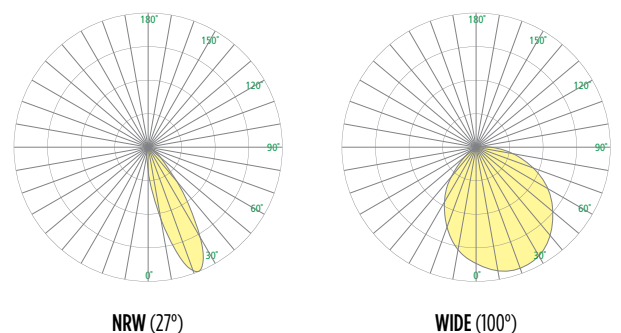

PHOTOMETRICS