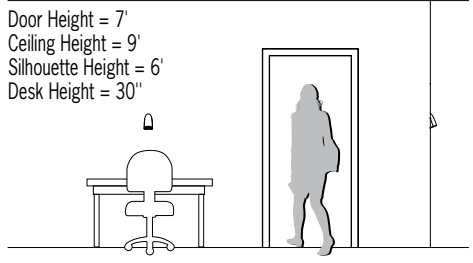

CB1802PSX GIG™

Low Voltage – Remote Driver

[VisaLighting.com/products/Gig](https://www.VisaLighting.com/products/Gig)

Type: _____ Project: _____ Location: _____

DIMENSIONS

Depth is measured from wall to front of fixture

W = Width H = Height D = Depth

W	3-3/4"	(95 mm)
H	6-3/4"	(171 mm)
D	3"	(76 mm)

RELATIVE SCALE DRAWING

IK10+

IP65

ADA Compliant

ETL LISTED

5 Year Warranty