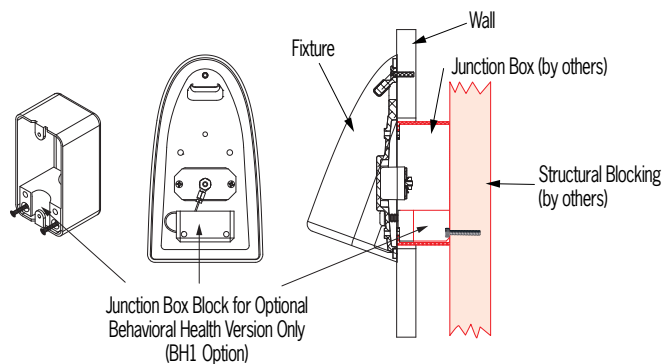

CB1802PSX GIG (cont.)

Low Voltage – Remote Driver

Fill in shaded boxes using information listed below

CB1802PSX	–	24VDC				
MODEL	SOURCE¹ L30K(H) L30K(L) L35K(H) L35K(L)	VOLTAGE 24VDC	OPTICAL DISTRIBUTION² NRW WIDE	DIMMING PROTOCOL³ TOUCHDIM Dimmable 0-10V if option is not selected	FINISH See last page for finish order codes	OPTION⁴ BH1

SOURCE¹ (Select one)

Dimmable 0-10V to 1%, Minimum 80CRI, within 3-step MacAdam

Source	CCT Range	Delivered Lumens (NRW 27°)	Delivered Lumens (WIDE 100°)	Power (Watts)
L30K(H)	3000K	300	160	4
L30K(L)	3000K	150	80	2
L35K(H)	3500K	300	160	4
L35K(L)	3500K	150	80	2

VOLTAGE

24VDC	24 VDC

LUMEN MAINTENANCE RATING

L70	>60,000

DIMMING PROTOCOL³

Dimmable 0-10V to 1% unless dimming option is selected

TOUCHDIM	Reacts to human touch and cycles between 100%, 50% and off

For TouchDim option, recommend the fixture be switched with a restricted-access switch for maintenance purposes only

OPTICAL DISTRIBUTION² (Select one)

Narrow (NRW) is the preferred selection for task lighting

NRW	27°
WIDE	100° Diffuse

The NRW option is not “diffuse.” It’s 27° but uses lenses with direct view

OPTION⁴

BH1	Supplemental Bracket Hardware for high abuse (Pin-In-Torx screws standard with fixture)

HIGH ABUSE SUPPLEMENTAL MOUNTING (BH1) OPTION

27° optical distribution