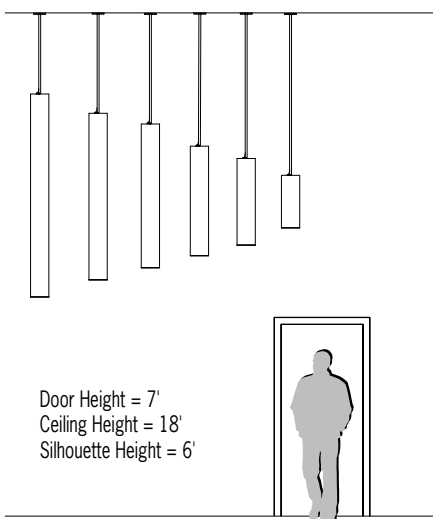

RELATIVE SCALE DRAWING

FEATURES

- BAA (Buy American Act) and BABA (Build American, Buy America) compliant
- Integral driver
- Modular design for replacement of LED source and driver
- Even illumination
- Color changing RGB LED is DMX-512 compatible (controls by others), See DMX Detail
- Optional LED downlight, 0-10V dimmable (controls by others), with Narrow, Medium, or Wide optical distribution options
- Power cord is white; cable is stainless steel
- Canopy/Cable/Cord can be shipped ahead to speed installation
- Matte white acrylic cylinder body
- No VOC powder coat paint finish
- ETL listed for damp locations

Buy American
Compliant