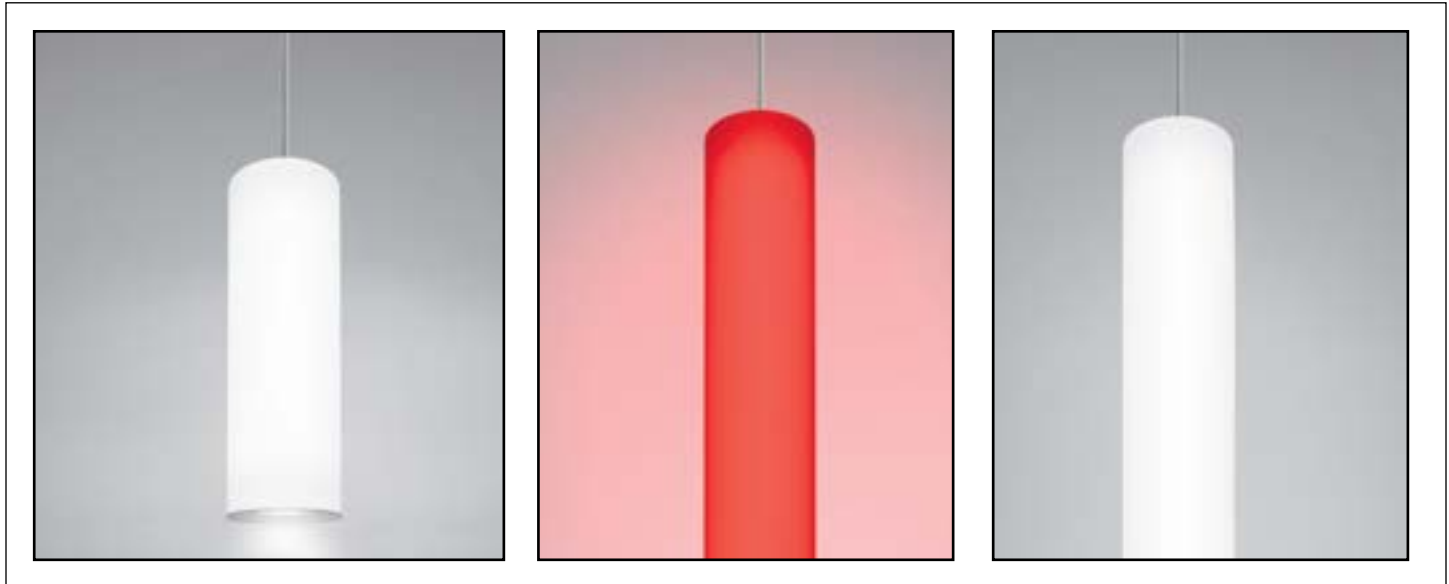

SEQUENCE™

CP2036/CP2038/CP2040/CP2042/CP2044/CP2046

Indoor pendants — 8” Diameter

VisaLighting.com/products/Sequence

Type: _____ Project: _____ Location: _____

DIMENSIONS^{1,6}

OAH is the distance (in inches) from the bottom of the fixture to the ceiling plane. Example - OAH(192) indicates an overall fixture height of 192”

DIA = Diameter OAH = Overall Height X = Body Height WT = Weight

	CP2036	CP2038	CP2040	CP2042	CP2044	CP2046
DIA	8” (203 mm)					
Standard OAH	192” (4877 mm)					
X with white LED source	26” (660 mm)	37” (940 mm)	49” (1245 mm)	59” (1499 mm)	71” (1803 mm)	93” (2362 mm)
X with RGB source	23” (584 mm)	35” (889 mm)	47” (1194 mm)	59” (1499 mm)	67” (1702 mm)	90” (2286 mm)
WT	10 lbs	16 lbs	23 lbs	30 lbs	35 lbs	42 lbs