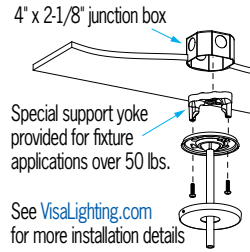

Indoor pendants — 8” Diameter

DMX DETAIL

STRUCTURAL BLOCKING DETAIL

CP2046 – STRUCTURAL BLOCKING REQUIRED

SEQUENCE PRODUCT FAMILY

Outdoor Catenary	4" Diameter	• OP2232, OP2233, OP2234
	8" Diameter	• OP2262, OP2263, OP2264
Outdoor Cord and Cable	4" Diameter	• OP2222, OP2223, OP2224
	8" Diameter	• OP2252, OP2253, OP2254
Outdoor Stem	4" Diameter	• OP2242, OP2243, OP2244
	8" Diameter	• OP2272, OP2273, OP2274
Indoor Pendants	4" Diameter	• CP2020, CP2022, CP2024, CP2026, CP2028, CP2030
	8" Diameter	• CP2036, CP2038, CP2040, CP2042, CP2044, CP2046
	12" Diameter	• CP2052, CP2054, CP2056, CP2058, CP2060, CP2062
Wall Sconce	Indoor	• CB5201, CB5203
	Outdoor	• OW5201, OW5203