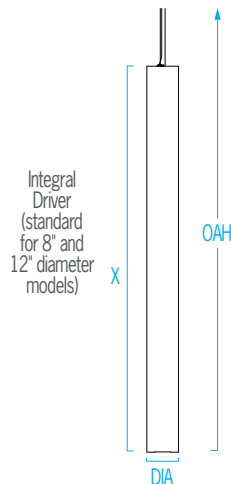

SEQUENCE™

CP2036/CP2038/CP2040/CP2042/CP2044/CP2046

Indoor pendants — 8” Diameter

VisaLighting.com/products/Sequence

Type: _____ Project: _____ Location: _____

DIMENSIONS^{1,6}

OAH is the distance (in inches) from the bottom of the fixture to the ceiling plane. Example - OAH(192) indicates an overall fixture height of 192”

DIA = Diameter OAH = Overall Height X = Body Height WT = Weight

	CP2036	CP2038	CP2040	CP2042	CP2044	CP2046
DIA	8” (203 mm)					
Standard OAH	192” (4877 mm)					
X with white LED source	26” (660 mm)	37” (940 mm)	49” (1245 mm)	59” (1499 mm)	71” (1803 mm)	93” (2362 mm)
X with RGB source	23” (584 mm)	35” (889 mm)	47” (1194 mm)	59” (1499 mm)	67” (1702 mm)	90” (2286 mm)
WT	10 lbs	16 lbs	23 lbs	30 lbs	35 lbs	42 lbs

CP2046 – STRUCTURAL BLOCKING REQUIRED

RELATIVE SCALE DRAWING

FEATURES

- BAA (Buy American Act) and BABA (Build American, Buy America) compliant
- Integral driver
- Modular design for replacement of LED source and driver
- Even illumination
- Color changing RGB LED is DMX-512 compatible (controls by others), See DMX Detail
- Optional LED downlight, 0-10V dimmable (controls by others), with Narrow, Medium, or Wide optical distribution options
- Power cord is white; cable is stainless steel
- Canopy/Cable/Cord can be shipped ahead to speed installation
- Matte white acrylic cylinder body
- No VOC powder coat paint finish
- ETL listed for damp locations

DOWNLIGHT OPTICS⁴

For downlight only

MED	48° Beam
NRW	34° Beam
WIDE	84° Beam

DOWNLIGHT DETAIL

Rim and Bezel are Painted White

PHOTOMETRICS

Body Light

NRW 34° Beam