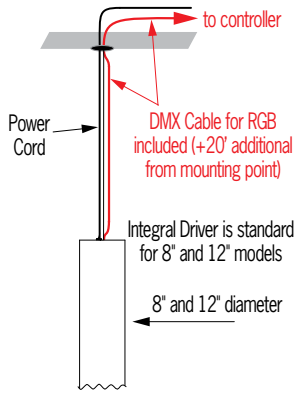

SEQUENCE (cont.)

CP2036/CP2038/CP2040/CP2042/CP2044/CP2046

Indoor pendants — 8” Diameter

DMX DETAIL