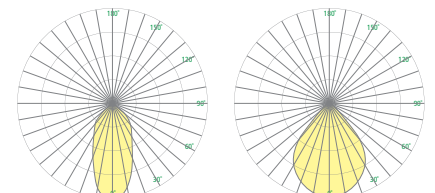

SEQUENCE™

CP2036/CP2038/CP2040/CP2042/CP2044/CP2046

Indoor pendants — 8” Diameter

VisaLighting.com/products/Sequence

Type: _____ Project: _____ Location: _____

DIMENSIONS^{1,6}

OAH is the distance (in inches) from the bottom of the fixture to the ceiling plane. Example - OAH(192) indicates an overall fixture height of 192”

DIA = Diameter OAH = Overall Height X = Body Height WT = Weight

	CP2036	CP2038	CP2040	CP2042	CP2044	CP2046
DIA	8” (203 mm)					
Standard OAH	192” (4877 mm)					
X with white LED source	26” (660 mm)	37” (940 mm)	49” (1245 mm)	59” (1499 mm)	71” (1803 mm)	93” (2362 mm)
X with RGB source	23” (584 mm)	35” (889 mm)	47” (1194 mm)	59” (1499 mm)	67” (1702 mm)	90” (2286 mm)
WT	10 lbs	16 lbs	23 lbs	30 lbs	35 lbs	42 lbs

DOWNLIGHT OPTICS⁴

For downlight only

MED	48° Beam
NRW	34° Beam
WIDE	84° Beam

DOWNLIGHT DETAIL

Rim and Bezel are Painted White

PHOTOMETRICS

Body Light

NRW 34° Beam

MED 48° Beam

WIDE 84° Beam

OPTION⁵

XPS	Express 10 day shipping. Items marked with a bullet (•) are not available with XPS. XPS available on models CP2036, CP2038 and CP2040 only
-----	--

SEQUENCE (cont.)

CP2036/CP2038/CP2040/CP2042/CP2044/CP2046