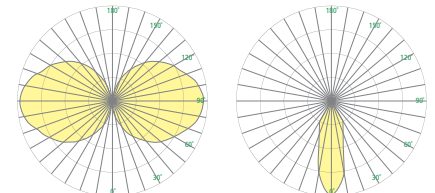

SEQUENCE™

CP2036/CP2038/CP2040/CP2042/CP2044/CP2046

Indoor pendants — 8” Diameter

VisaLighting.com/products/Sequence

Type: _____ Project: _____ Location: _____

DIMENSIONS^{1,6}

OAH is the distance (in inches) from the bottom of the fixture to the ceiling plane. Example - OAH(192) indicates an overall fixture height of 192”

DOWNLIGHT OPTICS⁴

For downlight only

MED	48° Beam
NRW	34° Beam
WIDE	84° Beam

DOWNLIGHT DETAIL

Rim and Bezel are Painted White

PHOTOMETRICS

Body Light

NRW 34° Beam

MED 48° Beam

WIDE 84° Beam

OPTION⁵

XPS	Express 10 day shipping. Items marked with a bullet (•) are not available with XPS. XPS available on models CP2036, CP2038 and CP2040 only
-----	--

SEQUENCE (cont.)

CP2036/CP2038/CP2040/CP2042/CP2044/CP2046