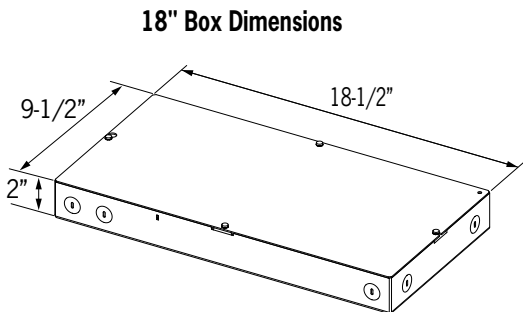

CP7126 ZUME IN (cont.)

Indoor Luminous Globe with RGBW Bodylight

Fill in shaded boxes using information listed below

CP7126	RGBW	-	MVOLT			
MODEL	DIAMETER¹ 8" 12" 16" 22" <i>See page 1</i>	SOURCE RGBW	VOLTAGE MVOLT	CAP, CANOPY AND STEM FINISH <i>See last page for finish order codes</i>	FINIAL OPTION² AF <i>8" size only (CP7126-8)</i>	OAH³ <i>See page 1</i>

SOURCE

RGB Source	Total Delivered Lumens			
	CP7126-8	CP7126-12	CP7126-16	CP7126-22
Red Only	125	130	195	245
Green Only	120	335	500	625
Blue Only	120	60	90	115
3000K Only (80CRI min)	455	430	640	805
All ON	750	885	1315	1645
Power (Watts)	15	20	28	38

VOLTAGE

MVOLT	120-277V, 50/60 Hz

FINIAL OPTION²

AF	Add Finial (8" size optional). 12", 16", and 22" sizes, finial is standard <i>Finial finished to match Cap, Canopy and Stem</i>

REMOTE DRIVER (RMD) INFORMATION *Driver and DMX module included with each fixture***

WIRE AWG	Maximum Remote Distance per Fixture			
	CP7126-8	CP7126-12	CP7126-16	CP7126-22
12	100	100	100	100
14	100	100	100	100
16	100	100	75	50
18	100	75	50	40

All distances in feet