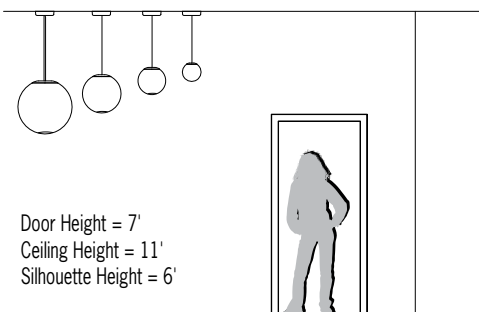

RELATIVE SCALE DRAWING