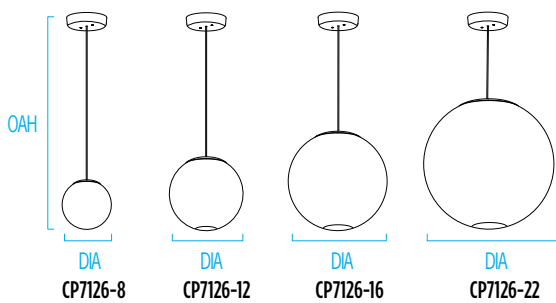

CP7126 ZUME™ IN

Indoor Luminous Globe with RGBW Bodylight

[VisaLighting.com/products/Zume-In](https://www.VisaLighting.com/products/Zume-In)

Type: _____ Project: _____ Location: _____

DIMENSIONS ^{1,3}

OAH MUST BE SPECIFIED

OAH is the distance (in inches) from the bottom of the fixture to the ceiling plane

DIA = Diameter OAH = Standard Overall Height WT=Weight

CP7126--	8	12	16	22
DIA	8" (203 mm)	12" (305 mm)	16" (406 mm)	22" (559 mm)
MIN OAH	16" (406 mm)	20" (508 mm)	24" (610 mm)	30" (762 mm)
STD OAH	72" (1829 mm)	72" (1829 mm)	72" (1829 mm)	72" (1829 mm)
MAX OAH	192" (4877 mm)	192" (4877 mm)	192" (4877 mm)	192" (4877 mm)
WT	4 lbs	5 lbs	6 lbs	10 lbs

FEATURES

- BAA (Buy American Act) and BABA (Build American, Buy America) compliant
- Remote Driver (RMD) standard, suitable for insulation contact (Type IC)
- Includes round canopy 5-1/4" diameter and 1/2" deep
- Suspended by 5/8" diameter stem
- Canopy mounts over 4" octagonal junction box (by others) with provided hardware. Canopy finished to match cap and finial (if present)
- Bottom finial standard on 12", 16", and 22" sizes (optional on 8" size)
- One piece gloss white acrylic globe for seamless appearance
- Non-VOC powder coat finishes
- ETL listed for damp locations. Not suited for exterior applications

RELATIVE SCALE DRAWING

PHOTOMETRICS

CP7126 ZUME IN (cont.)

Indoor Luminous Globe with RGBW Bodylight

Fill in shaded boxes using information listed below

CP7126	RGBW	-	MVOLT			
MODEL	DIAMETER ¹ 8" 12" 16" 22" <i>See page 1</i>	SOURCE RGBW	VOLTAGE MVOLT	CAP, CANOPY AND STEM FINISH <i>See last page for finish order codes</i>	FINIAL OPTION ² AF <i>8" size only (CP7126-8)</i>	OAH ³ <i>See page 1</i>