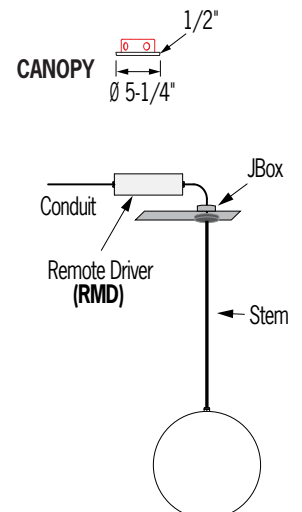

FEATURES

- BAA (Buy American Act) and BABA (Build American, Buy America) compliant
- Remote Driver (RMD) standard, suitable for insulation contact (Type IC)
- Includes round canopy 5-1/4" diameter and 1/2" deep
- Suspended by 5/8" diameter stem
- Canopy mounts over 4" octagonal junction box (by others) with provided hardware. Canopy finished to match cap and finial (if present)
- Bottom finial standard on 12", 16", and 22" sizes (optional on 8" size)
- One piece gloss white acrylic globe for seamless appearance
- Non-VOC powder coat finishes
- ETL listed for damp locations. Not suited for exterior applications

VOLTAGE

MVOLT	120-277V, 50/60 Hz
-------	--------------------

FINIAL OPTION²

AF	Add Finial (8" size optional). 12", 16", and 22" sizes, finial is standard <i>Finial finished to match Cap, Canopy and Stem</i>
----	--

REMOTE DRIVER (RMD) INFORMATION *Driver and DMX module included with each fixture***

WIRE AWG	Maximum Remote Distance per Fixture			
	CP7126-8	CP7126-12	CP7126-16	CP7126-22
12	100	100	100	100
14	100	100	100	100
16	100	100	75	50
18	100	75	50	40

All distances in feet

****Multiple fixtures can be powered by one remote driver (RMD).**
 Driver and DMX module included with each fixture
 Remote driver boxes have knockouts for conduit connections
 Please contact factory to help configure your installation.