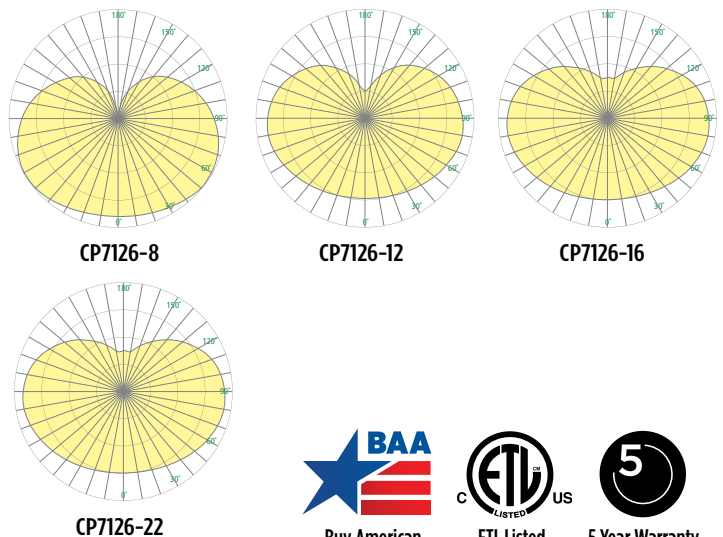

OAH is the distance (in inches) from the bottom of the fixture to the ceiling plane

DIA = Diameter OAH = Standard Overall Height WT=Weight

CP7126--	8	12	16	22
DIA	8" (203 mm)	12" (305 mm)	16" (406 mm)	22" (559 mm)
MIN OAH	16" (406 mm)	20" (508 mm)	24" (610 mm)	30" (762 mm)
STD OAH	72" (1829 mm)	72" (1829 mm)	72" (1829 mm)	72" (1829 mm)
MAX OAH	192" (4877 mm)	192" (4877 mm)	192" (4877 mm)	192" (4877 mm)
WT	4 lbs	5 lbs	6 lbs	10 lbs

FEATURES

- BAA (Buy American Act) and BABA (Build American, Buy America) compliant
- Remote Driver (RMD) standard, suitable for insulation contact (Type IC)
- Includes round canopy 5-1/4" diameter and 1/2" deep
- Suspended by 5/8" diameter stem
- Canopy mounts over 4" octagonal junction box (by others) with provided hardware. Canopy finished to match cap and finial (if present)
- Bottom finial standard on 12", 16", and 22" sizes (optional on 8" size)
- One piece gloss white acrylic globe for seamless appearance
- Non-VOC powder coat finishes
- ETL listed for damp locations. Not suited for exterior applications

RELATIVE SCALE DRAWING

PHOTOMETRICS

CP7126 ZUME IN (cont.)

Indoor Luminous Globe with RGBW Bodylight

Fill in shaded boxes using information listed below

CP7126	RGBW	-	MVOLT			
MODEL	DIAMETER ¹ 8" 12" 16" 22" <i>See page 1</i>	SOURCE RGBW	VOLTAGE MVOLT	CAP, CANOPY AND STEM FINISH <i>See last page for finish order codes</i>	FINIAL OPTION ² AF <i>8" size only (CP7126-8)</i>	OAH ³ <i>See page 1</i>