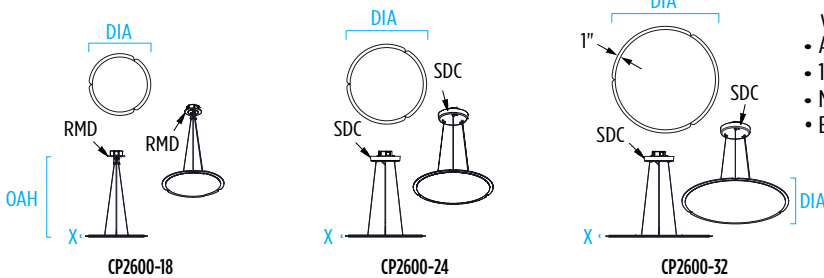

CP2600 SAIL™

18" _24" _32" Diameters

VisaLighting.com/products/Sail

Type: _____ Project: _____ Location: _____

DIMENSIONS^{1,6}

OAH is the distance (in inches) from the bottom of the fixture to the ceiling plane. Example - OAH(144) indicates an overall fixture height of 144"

DIA = Diameter X = Body Height OAH = Std Overall Height WT = Weight

	CP2600-18	CP2600-24	CP2600-32
DIA	18-3/8" (467 mm)	23-3/4" (603 mm)	31-3/4" (806 mm)
X	1/2" (13 mm)		
MIN OAH	6" (152 mm)	9" (229 mm)	12" (305 mm)
OAH	72" (1829 mm)	84" (2134 mm)	96" (2439 mm)
WT	6 lbs (2722 gm)	9 lbs (4002 gm)	14 lbs (6350 gm)

Note: all sizes can be ordered with SDC or RMD driver option

RELATIVE SCALE DRAWING

FEATURES

- Available in 18", 24" and 32" nominal diameters
- Fixture can be hung at various angles – some field adjustability. Maximum angle is 30°
- High or low lumen output; ambient illumination; 0-10 VDC dimming to 1%
- Optional 90+ CRI
- Efficient LED array is enhanced with EdgeGlide™ Optics
- Suspended by three 1/16" diameter stainless steel cables. Cables can be field adjusted to shorter length at the canopy during installation
- 3 power cord color options
- Remote Driver (RMD) or Driver in Canopy (SDC) configurations available
- Remote Driver (RMD) includes round canopy 5" diameter and 1/4" deep
- Driver in canopy (SDC) includes round canopy 8-7/8" diameter and 1-1/2" deep
- Canopy mounts over standard octagonal junction box (by others) with provided hardware and is painted white
- Aluminum housing
- 1/4" thick acrylic lens
- Non-VOC powder coat finishes
- ETL listed for damp locations. Not suitable for exterior applications

See last page for suggested variations

PHOTOMETRICS

EdgeGlide™

VisaLighting.com