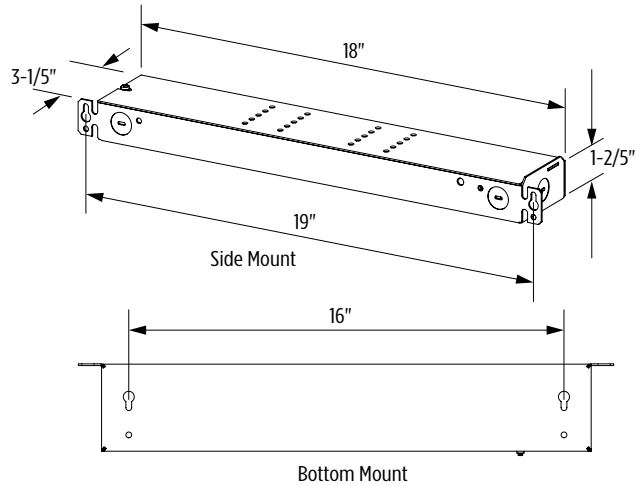

CP2600 SAIL (cont.)

18" _24" _32" Diameters

REMOTE DRIVER (RMD) INFORMATION