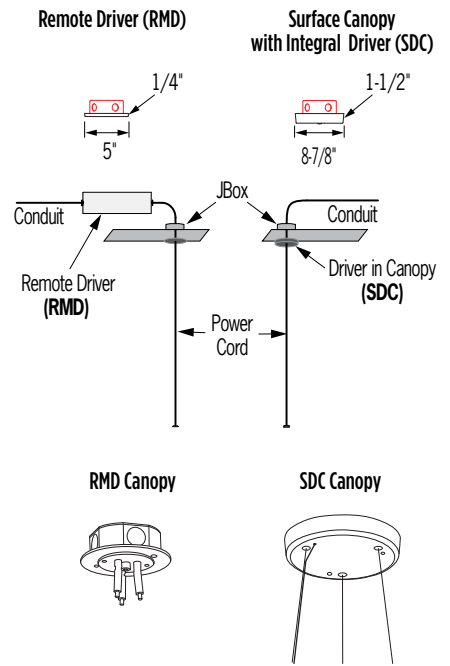

## FEATURES

- Available in 18", 24" and 32" nominal diameters
- Fixture can be hung at various angles – some field adjustability. Maximum angle is 30°
- High or low lumen output; ambient illumination; 0-10 VDC dimming to 1%
- Optional 90+ CRI
- Efficient LED array is enhanced with EdgeGlide™ Optics
- Suspended by three 1/16" diameter stainless steel cables. Cables can be field adjusted to shorter length at the canopy during installation
- 3 power cord color options
- Remote Driver (RMD) or Driver in Canopy (SDC) configurations available
- Remote Driver (RMD) includes round canopy 5" diameter and 1/4" deep
- Driver in canopy (SDC) includes round canopy 8-7/8" diameter and 1-1/2" deep
- Canopy mounts over standard octagonal junction box (by others) with provided hardware and is painted white
- Aluminum housing
- 1/4" thick acrylic lens
- Non-VOC powder coat finishes
- ETL listed for damp locations. Not suitable for exterior applications

**DRIVER AND CANOPY DETAIL**

See page 3 for more Remote Driver Information