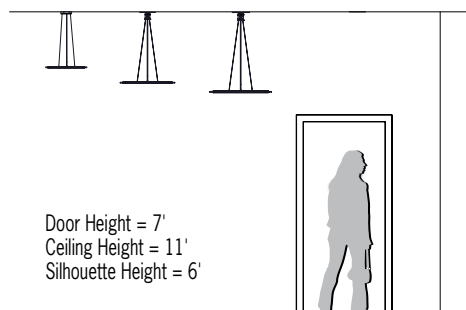

RELATIVE SCALE DRAWING

FEATURES

- Available in 18", 24" and 32" nominal diameters
- Fixture can be hung at various angles – some field adjustability. Maximum angle is 30°
- High or low lumen output; ambient illumination; 0-10 VDC dimming to 1%
- Optional 90+ CRI
- Efficient LED array is enhanced with EdgeGlide™ Optics
- Suspended by three 1/16" diameter stainless steel cables. Cables can be field adjusted to shorter length at the canopy during installation
- 3 power cord color options
- Remote Driver (RMD) or Driver in Canopy (SDC) configurations available
- Remote Driver (RMD) includes round canopy 5" diameter and 1/4" deep
- Driver in canopy (SDC) includes round canopy 8-7/8" diameter and 1-1/2" deep
- Canopy mounts over standard octagonal junction box (by others) with provided hardware and is painted white
- Aluminum housing
- 1/4" thick acrylic lens
- Non-VOC powder coat finishes
- ETL listed for damp locations. Not suitable for exterior applications

See last page for suggested variations

PHOTOMETRICS

EdgeGlide™

VisaLighting.com