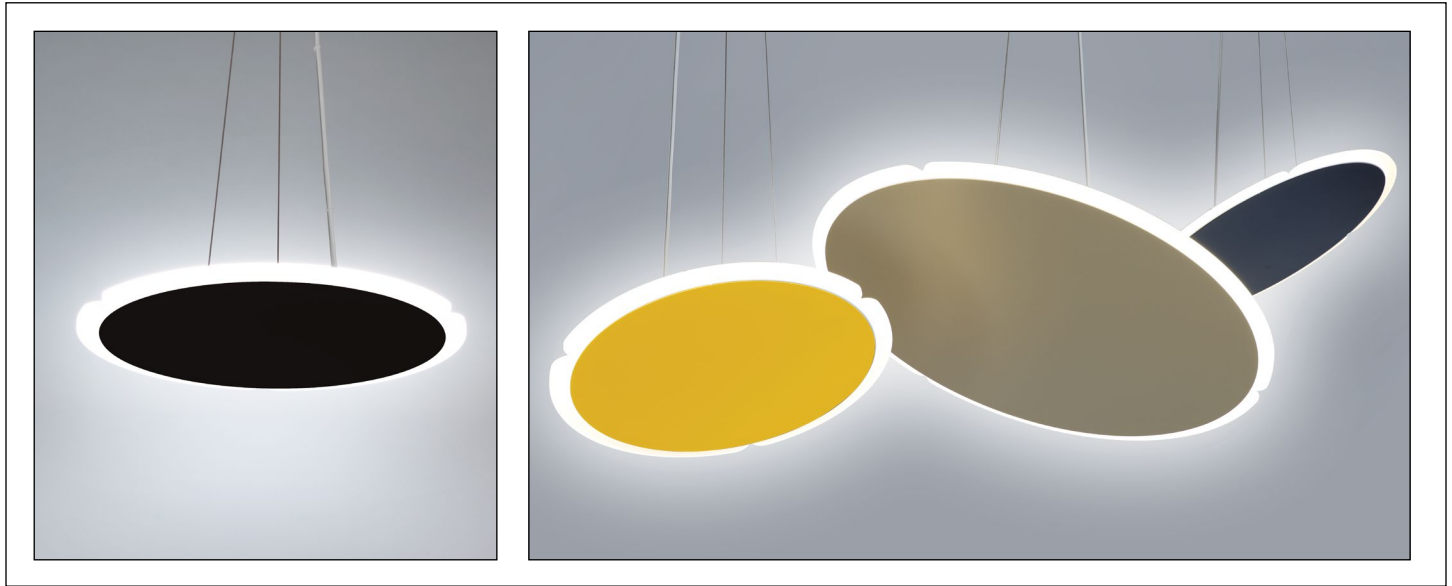

# CP2600 SAIL™

18" \_24" \_32" Diameters

[VisaLighting.com/products/Sail](https://VisaLighting.com/products/Sail)

Type: \_\_\_\_\_ Project: \_\_\_\_\_ Location: \_\_\_\_\_

## DIMENSIONS<sup>1,6</sup>

OAH is the distance (in inches) from the bottom of the fixture to the ceiling plane. Example - OAH(144) indicates an overall fixture height of 144"

DIA = Diameter X = Body Height OAH = Std Overall Height WT = Weight

## FEATURES

- Available in 18", 24" and 32" nominal diameters
- Fixture can be hung at various angles – some field adjustability. Maximum angle is 30°
- High or low lumen output; ambient illumination; 0-10 VDC dimming to 1%
- Optional 90+ CRI
- Efficient LED array is enhanced with EdgeGlide™ Optics
- Suspended by three 1/16" diameter stainless steel cables. Cables can be field adjusted to shorter length at the canopy during installation
- 3 power cord color options
- Remote Driver (RMD) or Driver in Canopy (SDC) configurations available
- Remote Driver (RMD) includes round canopy 5" diameter and 1/4" deep
- Driver in canopy (SDC) includes round canopy 8-7/8" diameter and 1-1/2" deep
- Canopy mounts over standard octagonal junction box (by others) with provided hardware and is painted white
- Aluminum housing
- 1/4" thick acrylic lens
- Non-VOC powder coat finishes
- ETL listed for damp locations. Not suitable for exterior applications