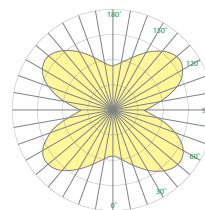

PHOTOMETRICS

EdgeGlide™

VisaLighting.com