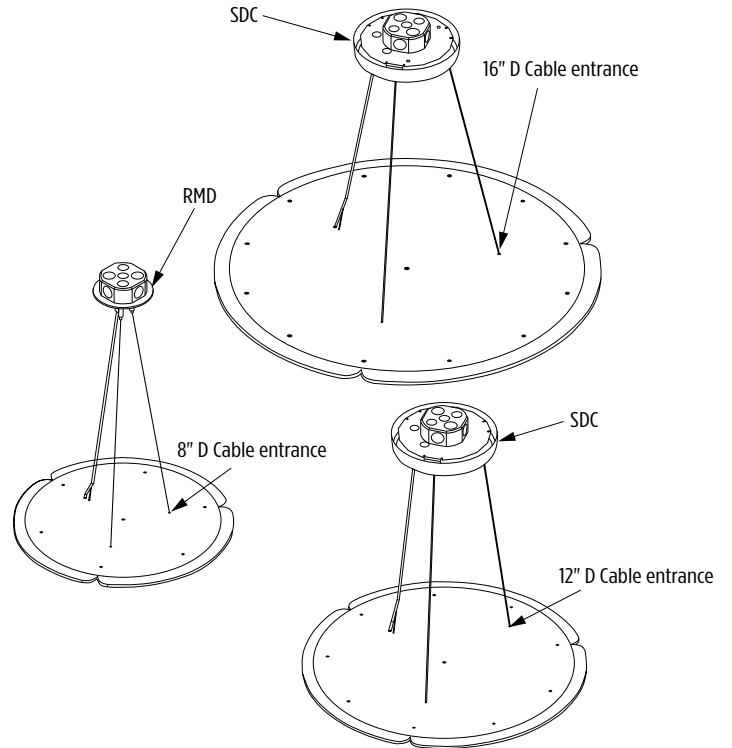

TOP VIEW (ALL SIZES)

Note: all sizes can be ordered with SDC or RMD driver option