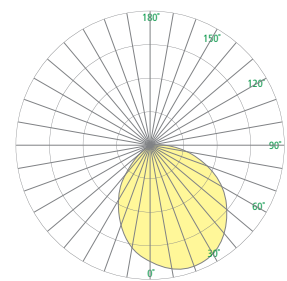

WIDE (100°)