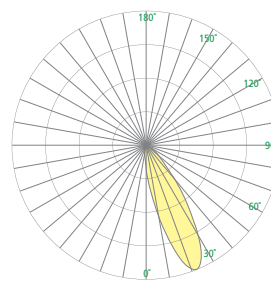

PHOTOMETRICS

NRW (30°)