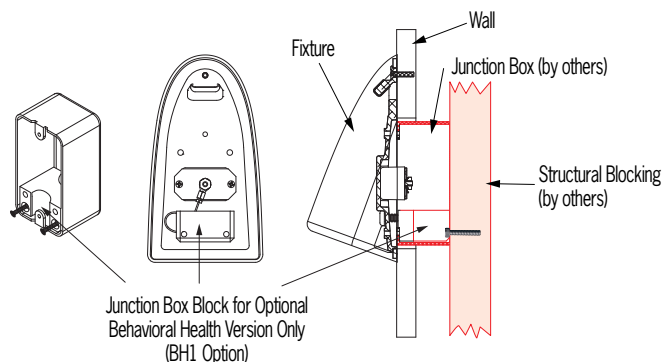

W = Width H = Height D = Depth MC=Fixture edge to mounting center

W	3-3/4"	(95 mm)
H	6-3/4"	(171 mm)
D	3"	(76 mm)
MC	2-1/2"	(65mm)

RELATIVE SCALE DRAWING

FEATURES

- BAA (Buy American Act) and BABA (Build American, Buy America) compliant
- IP65 rated
- IK10+ (100 joules) impact resistant, when BH1 Mounting Bracket is used
- Ligature resistant when BH1 Mounting Bracket is used
- Cast aluminum housing
- 1/4" thick impact resistant polycarbonate lens
- Tamper resistant screws (pin-in-Torx) standard
- Option for Touch dimming control
- Mounts to 2x4 x 1-7/8" deep electrical junction box (by others)
- No-VOC powder coat paint
- Remote driver
 - Use with 24VDC Class II remote power supply and low-voltage Class II wiring between the power supply and the connected fixture. See more information in the Accessories section on page 3
 - A PS24 Series power supply is available from Visa Lighting. This driver must be ordered separately – see Accessories section on page 3 for more information
- ETL listed for wet location

DIMMING PROTOCOL³

Dimmable 0-10V to 1% unless dimming option is selected

TOUCHDIM	Reacts to human touch and cycles between 100%, 50% and off
-----------------	--

0-10V dimming compatible with sinking-type dimmers only (not compatible with sourcing-type dimmers)

OPTION⁴

BH1	Supplemental Bracket Hardware for high abuse (Pin-In-Torx screws standard with fixture)
------------	---

HIGH ABUSE SUPPLEMENTAL MOUNTING (BH1) OPTION

VOLTAGE

24VDC	24 VDC
--------------	--------

LUMEN MAINTENANCE RATING

L70	>60,000
------------	---------

OPTICAL DISTRIBUTION² (Select one)

Narrow (NRW) is the preferred selection for task lighting

NRW	30°
WIDE	100° Diffuse

The NRW option is not “diffuse.” It’s 30° but uses lenses with direct view