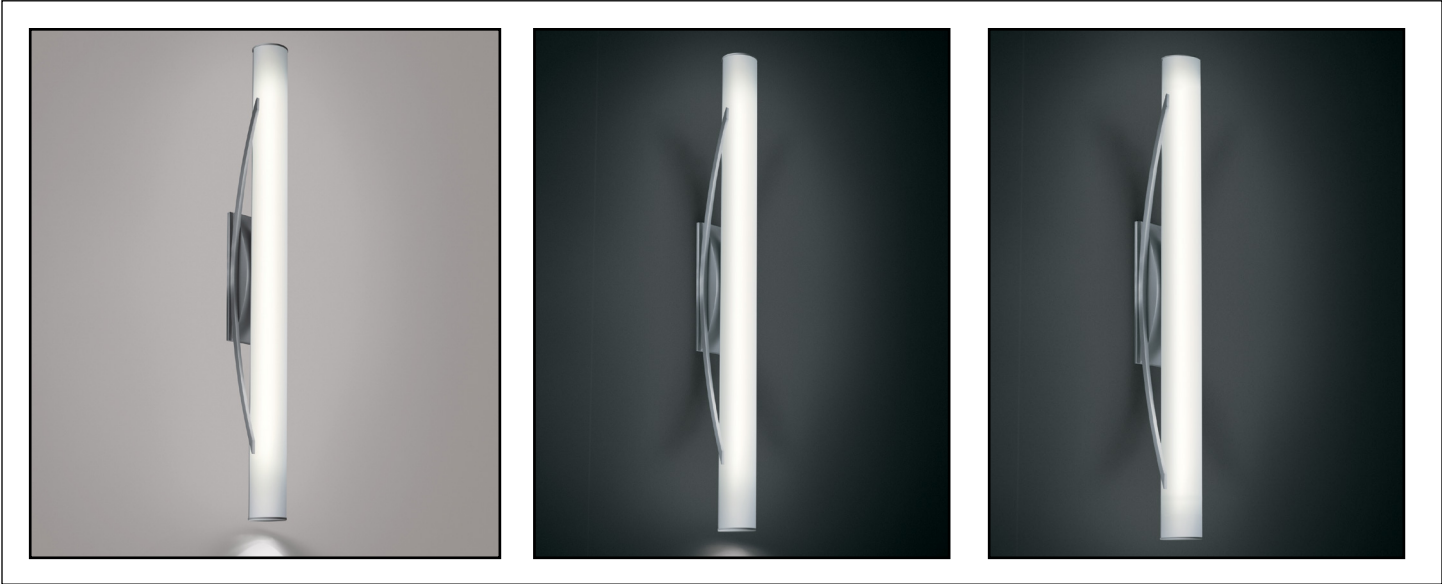

# OW5201/OW5203 SEQUENCE™

Outdoor Sconces

[VisaLighting.com/products/Sequence](https://VisaLighting.com/products/Sequence)

Type: \_\_\_\_\_ Project: \_\_\_\_\_ Location: \_\_\_\_\_

## DIMENSIONS<sup>1</sup>

Depth is measured from wall to front of fixture

W = Width H = Height D = Depth

	OW5201	OW5203
<b>W</b>	5" (127 mm)	
<b>H</b>	34-14" (883 mm)	45-1/4" (1149)
<b>D</b>	5-7/8" (149 mm)	

## FEATURES

- BAA (Buy American Act) and BABA (Build American, Buy America) compliant
- High or low lumen output options
- Integral driver
- Even illumination
- Modular design for replacement of LED source and driver
- Extruded matte white acrylic diffuser
- Spun aluminum endcaps
- Cast driver housing
- Rolled solid aluminum bars for the decorative trim
- No VOC powder coat paint finish; low VOC clear coat on metal finishes
- ETL listed for wet locations