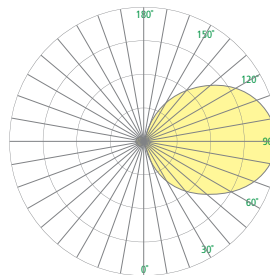

PHOTOMETRICS