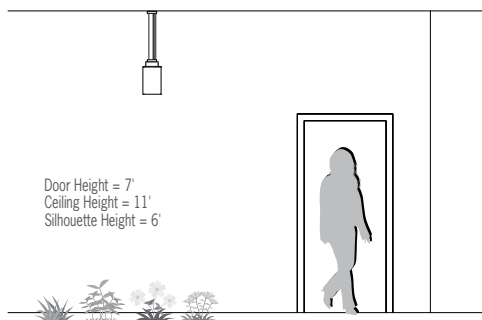

RELATIVE SCALE DRAWING