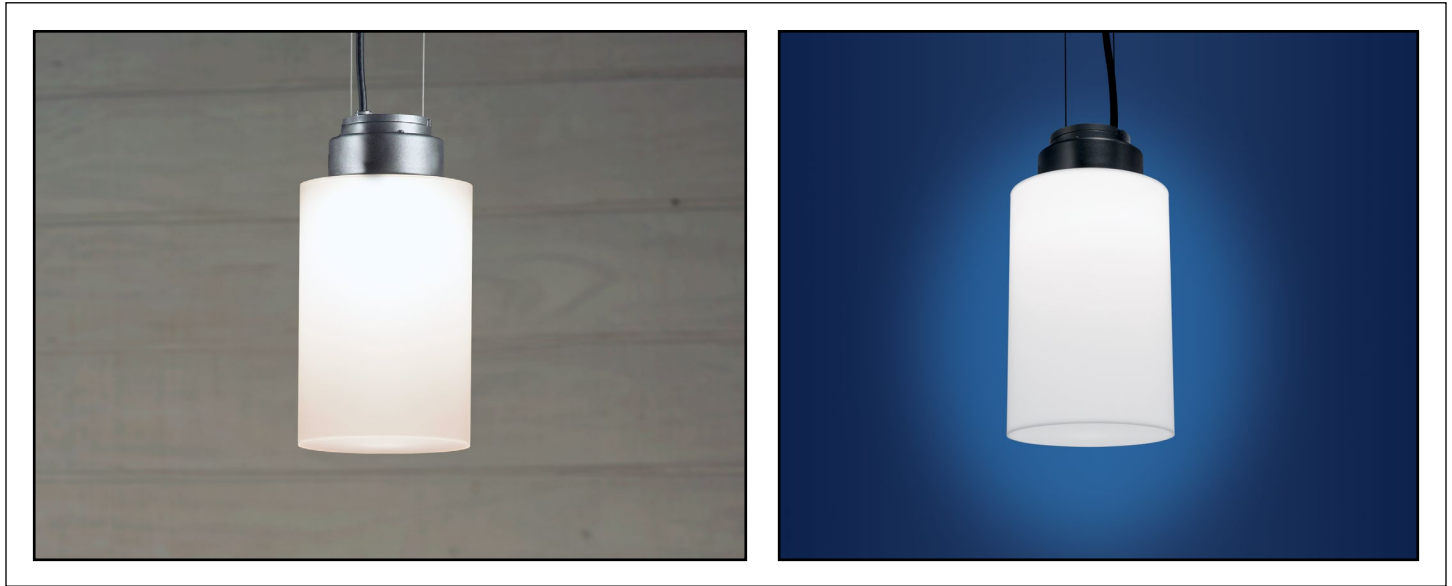

# OP3636 LATERNA CORE

Cord and Cable Suspension

[VisaLighting.com/products/Laterna](https://VisaLighting.com/products/Laterna)

Type: \_\_\_\_\_ Project: \_\_\_\_\_ Location: \_\_\_\_\_

**DIMENSIONS<sup>3</sup>** **OAH MUST BE SPECIFIED**

W	8"	(203 mm)
OAH	48"	(1219 mm)
X	15-3/8"	(391 mm)
Y	12-1/4"	(311 mm)
WT	12 lbs	

**FEATURES**

- High and low lumen output
- Integral driver
- IP65 rated
- Parallel mounting cables reduce twisting
- Mounts to standard electrical junction box (by others)
- Cast aluminum mounting component
- Tether cables connecting fixtures to each other or to structural elements are to be designed by a qualified structural engineer
- Tether cable connections to the fixture accept 3/32" to 1/4" diameter cables
- Black power cord
- Fixture body tested to ANSI C136.31 'American National Standard for Roadway and Area Lighting Equipment' at or above 3G vibration levels for 100,000 cycles in X, Y, Z axes
- Matte white acrylic diffuser or optional frosted translucent acrylic diffuser; UV stable; UL-94 Flame class rated
- No VOC powder coat finish; 16 color options
- ETL listed for wet locations