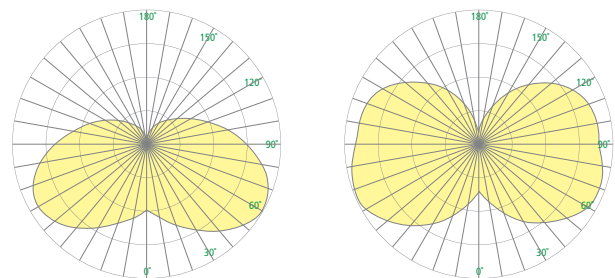

PHOTOMETRICS

Frosted Cylinder

White Cylinder

Buy American Compliant

IP65

ETL Listed

5 Year Warranty