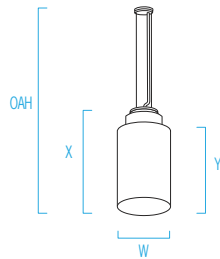

W = Width OAH = Overall Height X = Body Height  
Y = Diffuser Height WT = Weight

OAH is the distance (in inches) from the bottom of the fixture to the ceiling plane. Example - OAH(42) indicates an overall fixture height of 42"

W	8"	(203 mm)
OAH	48"	(1219 mm)
X	15-3/8"	(391 mm)
Y	12-1/4"	(311 mm)
WT	12 lbs	

**FEATURES**

- High and low lumen output
- Integral driver
- IP65 rated
- Parallel mounting cables reduce twisting
- Mounts to standard electrical junction box (by others)
- Cast aluminum mounting component
- Tether cables connecting fixtures to each other or to structural elements are to be designed by a qualified structural engineer
- Tether cable connections to the fixture accept 3/32" to 1/4" diameter cables
- Black power cord
- Fixture body tested to ANSI C136.31 'American National Standard for Roadway and Area Lighting Equipment' at or above 3G vibration levels for 100,000 cycles in X, Y, Z axes
- Matte white acrylic diffuser or optional frosted translucent acrylic diffuser; UV stable; UL-94 Flame class rated
- No VOC powder coat finish; 16 color options
- ETL listed for wet locations