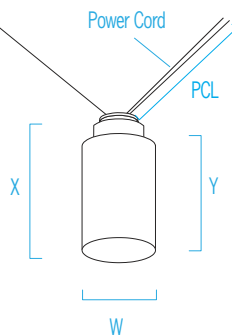

OP3638 LATERNA CORE

Catenary Suspension

VisaLighting.com/products/Laterna

Type: _____ Project: _____ Location: _____

DIMENSIONS⁴

PCL MUST BE SPECIFIED

W = Width X = Body Height Y = Diffuser Height PCL = Power Cord Length
 EPA = Effective Projected Area WT = Weight MSC = Midrun Splice Connection Option

PCL is the distance (in inches) from the fixture to the end of the cord jacket or to the end of installed quick connect (for options including a quick connect)
 Example: PCL (60) indicates a power cord length of 60".

W	8"	(203 mm)	
X	15 3/8"	(391 mm)	X value changes with options
Y	12-1/4"	(311 mm)	
PCL	5" - 1198"	(127mm - 30429 mm)	
MSC	add 1-3/4"		
EPA	1.34ft ²		
WT	12 lbs		

FEATURES

- High and low lumen output
- Integral driver
- IP65 rated
- **Stainless steel structural cables are not included. Cables connecting fixtures to each other or to structural elements are to be designed by a qualified structural engineer**
- Cable connections to the fixture accept 1/8" to 1/4" diameter cables
- Fixtures may not be directly mounted to catenary cables over 1/4" diameter. Suspended mount must be used (see relative scale drawing)
- Crossing secondary cable is perpendicular to the primary cable and is limited to 1/8" when the primary cable is 1/4"
- Black power cord
- Cast aluminum mounting component
- Fixture body tested to ANSI C136.31 'American National Standard for Roadway and Area Lighting Equipment' at or above 3G vibration levels for 100,000 cycles in X, Y, Z axes
- Matte white acrylic diffuser or optional frosted translucent acrylic diffuser; UV stable; UL-94 Flame Class rated
- No VOC powder coat finish; 16 color options
- ETL listed for wet locations