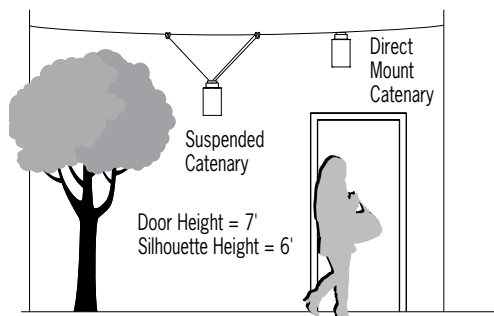

RELATIVE SCALE DRAWING