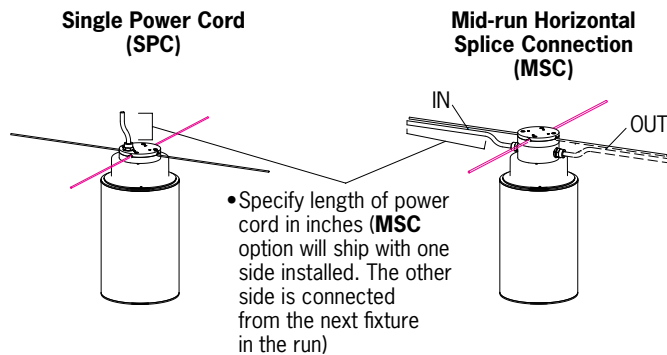

OP3638 LATERNA CORE (cont.)

Catenary Suspension

Fill in shaded boxes using information listed below

OP3632	- MVOLT						
MODEL	SOURCE¹ L30K(H) L30K(L) L35K(H) L35K(L) L40K(H) L40K(L)	VOLTAGE MVOLT	FINISH See last page for finish order codes	CATENARY POWER CONNECTION² 1QC 2QC MSC SPC	DIFFUSER OPTION³ FRST Cylinder is white acrylic if no option is selected	POWER CORD LENGTH⁴ See page 1	

SOURCE¹ (Select one)

Dimmable 0-10V to 1%, Minimum 80CRI, within 3-step MacAdam

Source	CCT	Delivered Lumens		Power (Watts)
		White Cylinder	Frosted Cylinder	
L30K(H)	3000K	2400	2900	29
L30K(L)	3000K	1500	1900	18
L35K(H)	3500K	2500	3000	29
L35K(L)	3500K	1600	1900	18
L40K(H)	4000K	2500	3000	29
L40K(L)	4000K	1600	1900	18

VOLTAGE

MVOLT 120-277V, 50/60 Hz

CATENARY POWER CONNECTION OPTION² (Select One)

1QC	One quick connect (factory installed)
2QC	Two quick connects (factory installed)
MSC	Mid-run horizontal splice connection (mounted at top of unit)
SPC	Single power cord

Splice Connect

Quick Connect

(Factory Installed)