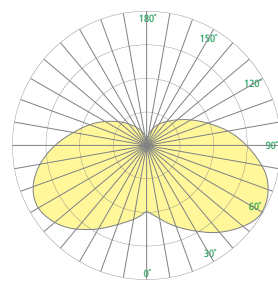

PHOTOMETRICS

Frosted Cylinder