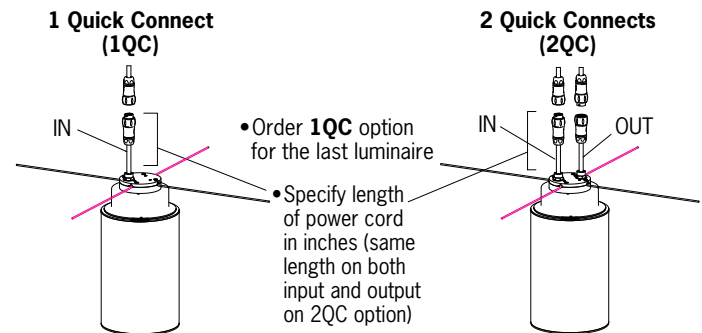

OP3638 LATERNA CORE (cont.)

Catenary Suspension

Fill in shaded boxes using information listed below

OP3632	- MVOLT						
MODEL	SOURCE¹ L30K(H) L30K(L) L35K(H) L35K(L) L40K(H) L40K(L)	VOLTAGE MVOLT	FINISH See last page for finish order codes	CATENARY POWER CONNECTION² 1QC 2QC MSC SPC	DIFFUSER OPTION³ FRST Cylinder is white acrylic if no option is selected	POWER CORD LENGTH⁴ See page 1	

SOURCE¹ (Select one)

Dimmable 0-10V to 1%, Minimum 80CRI, within 3-step MacAdam

Source	CCT	Delivered Lumens		Power (Watts)
		White Cylinder	Frosted Cylinder	
L30K(H)	3000K	2400	2900	29
L30K(L)	3000K	1500	1900	18
L35K(H)	3500K	2500	3000	29
L35K(L)	3500K	1600	1900	18
L40K(H)	4000K	2500	3000	29
L40K(L)	4000K	1600	1900	18

VOLTAGE

MVOLT 120-277V, 50/60 Hz

CATENARY POWER CONNECTION OPTION² (Select One)

1QC	One quick connect (factory installed)
2QC	Two quick connects (factory installed)
MSC	Mid-run horizontal splice connection (mounted at top of unit)
SPC	Single power cord

Splice Connect

Quick Connect

(Factory Installed)