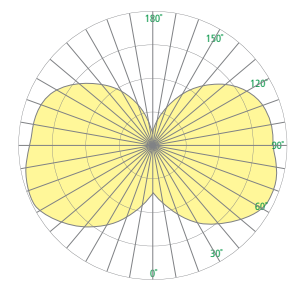

White Cylinder