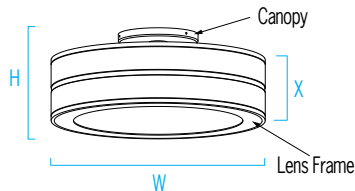

# CM1830 OMNIENCE™

26" Diameter - Ceiling Surface Mount

[Visalighting.com/products/Omnience](http://Visalighting.com/products/Omnience)

Type: \_\_\_\_\_ Project: \_\_\_\_\_ Location: \_\_\_\_\_

## DIMENSIONS

W = Width    H = Height    X = Body Height

W 26" (660 mm)  
 H 10-5/8" (270 mm)  
 X 6-3/4" (171 mm)

## FEATURES

- Integral driver
- Modular design for replacement of LED source and driver
- Mounts through 4" octagonal 2-1/8" deep electrical junction box (by others) to structural blocking (by others) with provided hardware
- Rolled extruded aluminum housing
- 1/8" thick diffuser with matte finish
  - UV stable
- Optional specialty diffuser materials available, including Vara Kamin's Impressions of Light® images which are replicated from Vara Kamin's original works of art
- Optional 1/8" thick impact resistant polycarbonate clear lens cover
- No VOC powder coat paint; Low VOC clear coat on metal finishes
- ETL listed for damp locations. Not suitable for exterior applications