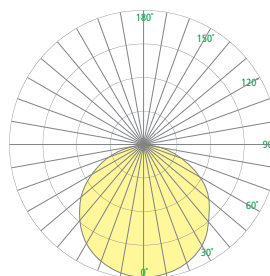

PHOTOMETRICS