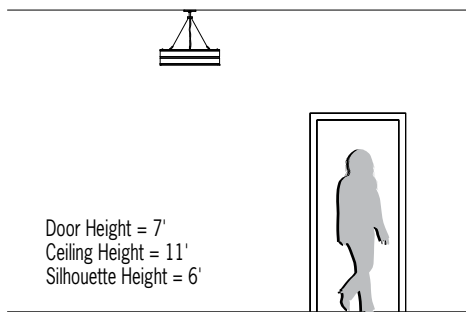

RELATIVE SCALE DRAWING