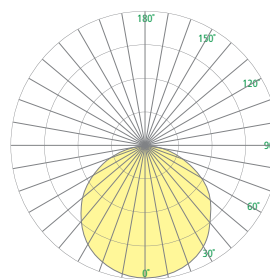

PHOTOMETRICS

Buy American Compliant

XPS

ETL Listed

5 Year Warranty