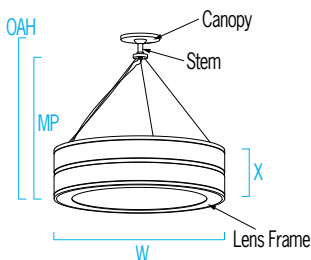

CP3970 OMNIENCE™

26" Diameter - Aircraft Cable

Visalighting.com/products/Omnience

Type: _____ Project: _____ Location: _____

DIMENSIONS⁴

▲ OAH must be specified

OAH is the distance (in inches) from the bottom of the fixture to the ceiling plane.
 Example - OAH(24) indicates an overall fixture height of 24". MP is the distance (in inches) from the bottom of the fixture to the bottom of the Stem Accent Junction.

W = Width X = Body Height OAH = Standard Overall Height MP = Midpoint

W	26"	(660 mm)
OAH	24"	(610 mm)
X	6-3/4"	(171 mm)
MP	20-1/2"	(521 mm)

FEATURES

- Integral driver
- Modular design for replacement of LED source and driver
- Upper perforations provide a luminous glow to reduce ceiling contrast if UPLT option is selected
- Mounts through 4" octagonal 2-1/8" deep electrical junction box (by others) with provided hardware for ceiling slopes up to 45° from horizontal
- Rolled extruded aluminum housing
- 1/8" thick diffuser with matte finish
 - UV stable
- Optional specialty diffuser materials available, including Vara Kamin's Impressions of Light® images which are replicated from Vara Kamin's original works of art
- Optional 1/8" thick impact resistant polycarbonate clear lens cover
- No VOC powder coat paint; Low VOC clear coat on metal finishes
- ETL listed for damp locations. Not suited for exterior applications