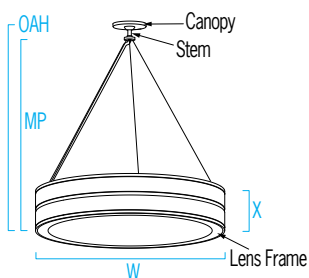

CP3975 OMNIENCE™

34" Diameter - Aircraft Cable

[Visalighting.com/products/Omnience](https://visalighting.com/products/Omnience)

Type: _____ Project: _____ Location: _____

DIMENSIONS⁴

▲ OAH must be specified

OAH is the distance (in inches) from the bottom of the fixture to the ceiling plane.
 Example - OAH(36) indicates an overall fixture height of 36". MP is the distance (in inches) from the bottom of the fixture to the bottom of the Stem Accent Junction.

W = Width X = Body Height OAH = Standard Overall Height MP = Midpoint

W	34"	(864 mm)
OAH	36"	(914 mm)
X	6-3/4"	(171 mm)
MP	32-1/2"	(521 mm)

FEATURES

- Integral driver
- Modular design for replacement of LED source and driver
- Upper perforations provide a luminous glow to reduce ceiling contrast if UPLT option is selected
- Mounts through 4" octagonal 2-1/8" deep electrical junction box (by others) with provided hardware for ceiling slopes up to 45° from horizontal
- Rolled extruded aluminum housing
- 1/8" thick diffuser with matte finish
 - UV stable
- Optional specialty diffuser materials available, including Vara Kamin's Impressions of Light® images which are replicated from Vara Kamin's original works of art
- Optional 1/8" thick impact resistant polycarbonate clear lens cover
- No VOC powder coat paint; Low VOC clear coat on metal finishes
- ETL listed for damp locations. Not suited for exterior applications