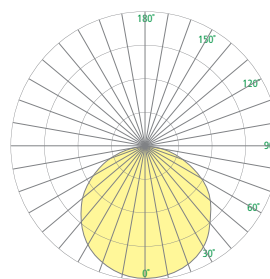

OAH is the distance (in inches) from the bottom of the fixture to the ceiling plane.
 Example - OAH(36) indicates an overall fixture height of 36". MP is the distance (in inches) from the bottom of the fixture to the bottom of the Stem Accent Junction.

W = Width X = Body Height OAH = Standard Overall Height MP = Midpoint

W	34"	(864 mm)
OAH	36"	(914 mm)
X	6-3/4"	(171 mm)
MP	32-1/2"	(521 mm)

FEATURES

- Integral driver
- Modular design for replacement of LED source and driver
- Upper perforations provide a luminous glow to reduce ceiling contrast if UPLT option is selected
- Mounts through 4" octagonal 2-1/8" deep electrical junction box (by others) with provided hardware for ceiling slopes up to 45° from horizontal
- Rolled extruded aluminum housing
- 1/8" thick diffuser with matte finish
 - UV stable
- Optional specialty diffuser materials available, including Vara Kamin's Impressions of Light® images which are replicated from Vara Kamin's original works of art
- Optional 1/8" thick impact resistant polycarbonate clear lens cover
- No VOC powder coat paint; Low VOC clear coat on metal finishes
- ETL listed for damp locations. Not suited for exterior applications

RELATIVE SCALE DRAWING

PHOTOMETRICS

CP3975 OMNIENCE (cont.)

34" Diameter - Aircraft Cable

Fill in shaded boxes using information listed below

SOURCE¹ (Select one)

Dimmable 0-10V to 1%, Minimum 83CRI within 3-step MacAdam