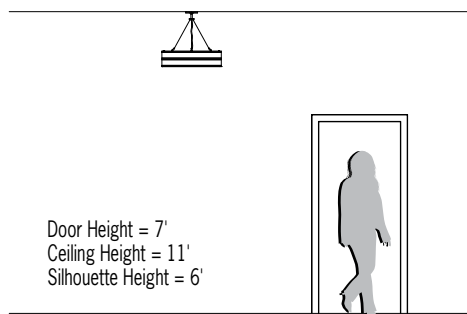

RELATIVE SCALE DRAWING