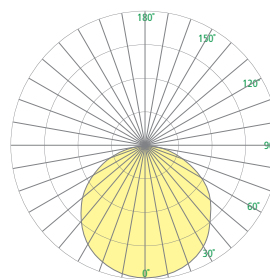

CP3980 OMNIENCE™

26" Diameter - Stem

Visalighting.com/products/Omnience

Type: _____ Project: _____ Location: _____

DIMENSIONS⁴

⚠ OAH must be specified

OAH is the distance (in inches) from the bottom of the fixture to the ceiling plane.

Example - OAH(24) indicates an overall fixture height of 24".

W = Width X = Body Height OAH = Standard Overall Height

W 26" (660 mm)
 OAH 24" (610 mm)
 X 6-3/4" (171 mm)

FEATURES

- Integral driver
- Modular design for replacement of LED source and driver
- Upper perforations provide a luminous glow to reduce ceiling contrast if UPLT option is selected
- Mounts through 4" octagonal 2-1/8" deep electrical junction box (by others) with provided hardware for ceiling slopes up to 45° from horizontal
- Rolled extruded aluminum housing
- 1/8" thick diffuser with matte finish
 - UV stable
- Optional specialty diffuser materials available, including Vara Kamin's Impressions of Light® images which are replicated from Vara Kamin's original works of art
- Optional 1/8" thick impact resistant polycarbonate clear lens cover
- No VOC powder coat paint; Low VOC clear coat on metal finishes
- ETL listed for damp locations. Not suitable for exterior applications

RELATIVE SCALE DRAWING

PHOTOMETRICS

CP3980 OMNIENCE (cont.)

26" Diameter - Stem

Fill in shaded boxes using information listed below

CP3980		-	MVOLT			
MODEL	SOURCE ¹		VOLTAGE MVOLT	FINISH	DIFFUSER ²	OPTION(S) ³
	<ul style="list-style-type: none"> L30K L35K L40K 			See last page for finish order codes	IRP	UPLT XPS
						OAH ⁴
						See page 1