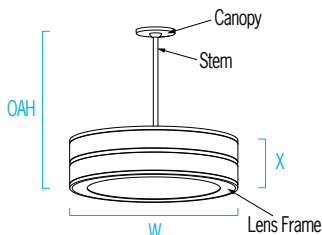

CP3980 OMNIENCE™

26" Diameter - Stem

Visalighting.com/products/Omnience

Type: _____ Project: _____ Location: _____

DIMENSIONS⁴

⚠ OAH must be specified

OAH is the distance (in inches) from the bottom of the fixture to the ceiling plane.

Example - OAH(24) indicates an overall fixture height of 24".

W = Width X = Body Height OAH = Standard Overall Height

W 26" (660 mm)
 OAH 24" (610 mm)
 X 6-3/4" (171 mm)

FEATURES

- Integral driver
- Modular design for replacement of LED source and driver
- Upper perforations provide a luminous glow to reduce ceiling contrast if UPLT option is selected
- Mounts through 4" octagonal 2-1/8" deep electrical junction box (by others) with provided hardware for ceiling slopes up to 45° from horizontal
- Rolled extruded aluminum housing
- 1/8" thick diffuser with matte finish
 - UV stable
- Optional specialty diffuser materials available, including Vara Kamin's Impressions of Light® images which are replicated from Vara Kamin's original works of art
- Optional 1/8" thick impact resistant polycarbonate clear lens cover
- No VOC powder coat paint; Low VOC clear coat on metal finishes
- ETL listed for damp locations. Not suitable for exterior applications

RELATIVE SCALE DRAWING

PHOTOMETRICS

CP3980 OMNIENCE (cont.)

26" Diameter - Stem

Fill in shaded boxes using information listed below

CP3980		-	MVOLT			
MODEL	SOURCE ¹		VOLTAGE MVOLT	FINISH	DIFFUSER ²	OPTION(S) ³
	<ul style="list-style-type: none"> L30K L35K L40K 			See last page for finish order codes	IRP	UPLT XPS
						OAH ⁴
						See page 1