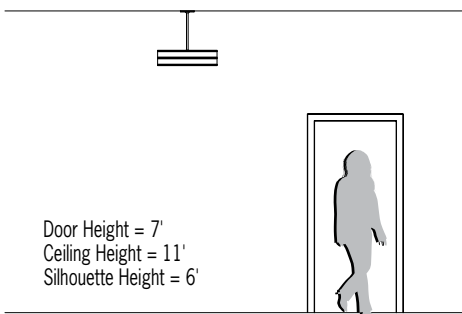

RELATIVE SCALE DRAWING