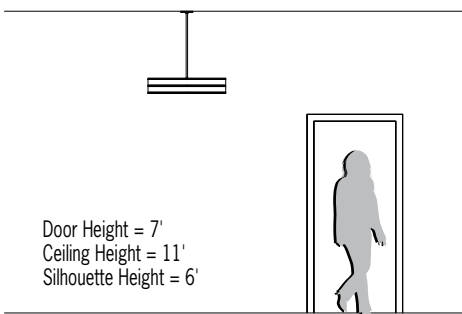

CP3985 OMNIENCE™

34" Diameter - Stem

[Visalighting.com/products/Omnience](https://visalighting.com/products/Omnience)

Type: _____ Project: _____ Location: _____

DIMENSIONS⁴

⚠ OAH must be specified

OAH is the distance (in inches) from the bottom of the fixture to the ceiling plane.

Example - OAH(36) indicates an overall fixture height of 36".

W = Width X = Body Height OAH = Standard Overall Height

W 34" (864 mm)
 OAH 36" (914 mm)
 X 6-3/4" (171 mm)

RELATIVE SCALE DRAWING

FEATURES

- Integral driver
- Modular design for replacement of LED source and driver
- Upper perforations provide a luminous glow to reduce ceiling contrast if UPLT option is selected
- Mounts through 4" octagonal 2-1/8" deep electrical junction box (by others) with provided hardware for ceiling slopes up to 45° from horizontal
- Rolled extruded aluminum housing
- 1/8" thick diffuser with matte finish
 - UV stable
- Optional specialty diffuser materials available, including Vara Kamin's Impressions of Light® images which are replicated from Vara Kamin's original works of art
- Optional 1/8" thick impact resistant polycarbonate clear lens cover
- No VOC powder coat paint; Low VOC clear coat on metal finishes
- ETL listed for damp locations. Not suitable for exterior applications