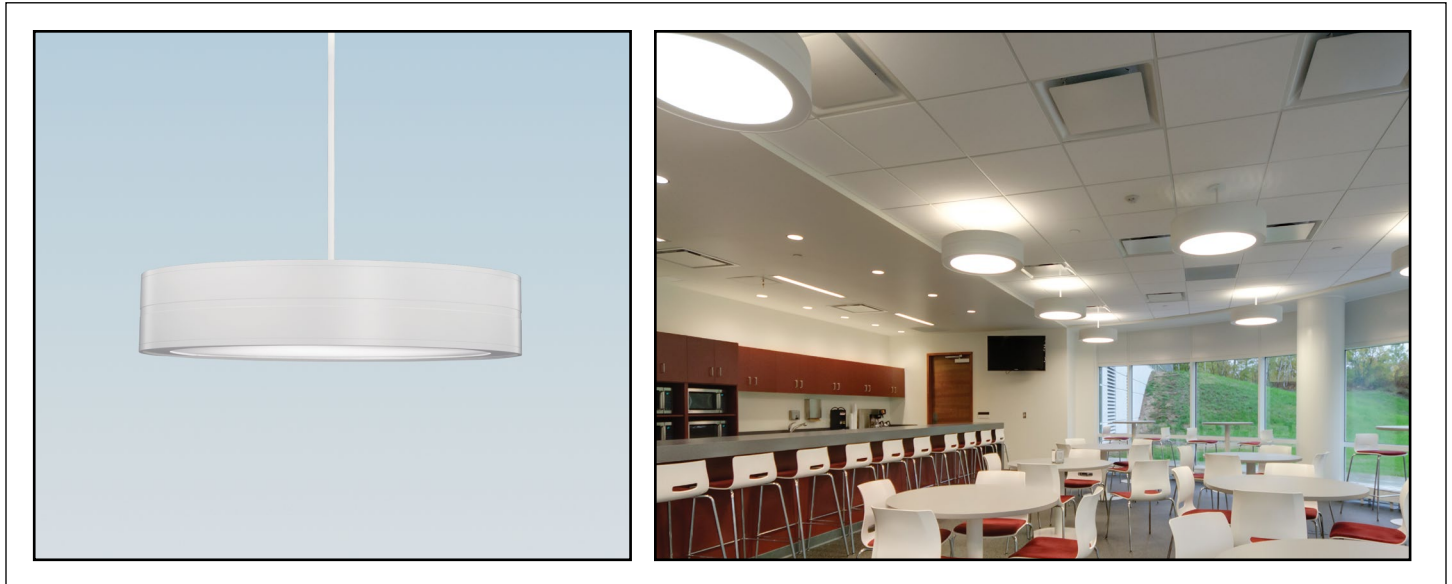

CP3985 OMNIENCE™

34" Diameter - Stem

[Visalighting.com/products/Omnience](https://visalighting.com/products/Omnience)

Type: _____ Project: _____ Location: _____

DIMENSIONS⁴

⚠ OAH must be specified

OAH is the distance (in inches) from the bottom of the fixture to the ceiling plane.

Example - OAH(36) indicates an overall fixture height of 36".

W = Width X = Body Height OAH = Standard Overall Height

W 34" (864 mm)
 OAH 36" (914 mm)
 X 6-3/4" (171 mm)

RELATIVE SCALE DRAWING

FEATURES

- Integral driver
- Modular design for replacement of LED source and driver
- Upper perforations provide a luminous glow to reduce ceiling contrast if UPLT option is selected
- Mounts through 4" octagonal 2-1/8" deep electrical junction box (by others) with provided hardware for ceiling slopes up to 45° from horizontal
- Rolled extruded aluminum housing
- 1/8" thick diffuser with matte finish
 - UV stable
- Optional specialty diffuser materials available, including Vara Kamin's Impressions of Light® images which are replicated from Vara Kamin's original works of art
- Optional 1/8" thick impact resistant polycarbonate clear lens cover
- No VOC powder coat paint; Low VOC clear coat on metal finishes
- ETL listed for damp locations. Not suitable for exterior applications