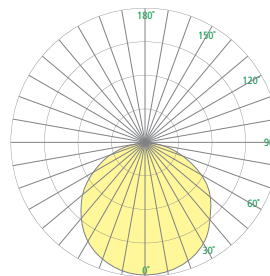

CP3985 OMNIENCE™

34" Diameter - Stem

[Visalighting.com/products/Omnience](https://visalighting.com/products/Omnience)

Type: _____ Project: _____ Location: _____

DIMENSIONS⁴

⚠ OAH must be specified

OAH is the distance (in inches) from the bottom of the fixture to the ceiling plane.

Example - OAH(36) indicates an overall fixture height of 36".

W = Width X = Body Height OAH = Standard Overall Height

W 34" (864 mm)
 OAH 36" (914 mm)
 X 6-3/4" (171 mm)

RELATIVE SCALE DRAWING

FEATURES

- Integral driver
- Modular design for replacement of LED source and driver
- Upper perforations provide a luminous glow to reduce ceiling contrast if UPLT option is selected
- Mounts through 4" octagonal 2-1/8" deep electrical junction box (by others) with provided hardware for ceiling slopes up to 45° from horizontal
- Rolled extruded aluminum housing
- 1/8" thick diffuser with matte finish
 - UV stable
- Optional specialty diffuser materials available, including Vara Kamin's Impressions of Light® images which are replicated from Vara Kamin's original works of art
- Optional 1/8" thick impact resistant polycarbonate clear lens cover
- No VOC powder coat paint; Low VOC clear coat on metal finishes
- ETL listed for damp locations. Not suitable for exterior applications

PHOTOMETRICS

Buy American Compliant

XPS

ETL Listed

5 Year Warranty

CP3985 OMNIENCE (cont.)

34" Diameter - Stem

Fill in shaded boxes using information listed below