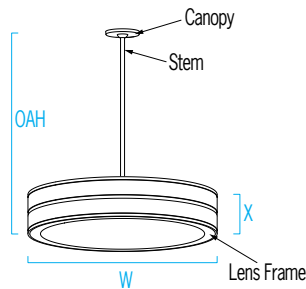

CP3985 OMNIENCE™

34" Diameter - Stem

[Visalighting.com/products/Omnience](https://visalighting.com/products/Omnience)

Type: _____ Project: _____ Location: _____

DIMENSIONS⁴

⚠ OAH must be specified

OAH is the distance (in inches) from the bottom of the fixture to the ceiling plane.

Example - OAH(36) indicates an overall fixture height of 36".

W = Width X = Body Height OAH = Standard Overall Height

W 34" (864 mm)
 OAH 36" (914 mm)
 X 6-3/4" (171 mm)

RELATIVE SCALE DRAWING

FEATURES

- Integral driver
- Modular design for replacement of LED source and driver
- Upper perforations provide a luminous glow to reduce ceiling contrast if UPLT option is selected
- Mounts through 4" octagonal 2-1/8" deep electrical junction box (by others) with provided hardware for ceiling slopes up to 45° from horizontal
- Rolled extruded aluminum housing
- 1/8" thick diffuser with matte finish
 - UV stable
- Optional specialty diffuser materials available, including Vara Kamin's Impressions of Light® images which are replicated from Vara Kamin's original works of art
- Optional 1/8" thick impact resistant polycarbonate clear lens cover
- No VOC powder coat paint; Low VOC clear coat on metal finishes
- ETL listed for damp locations. Not suitable for exterior applications