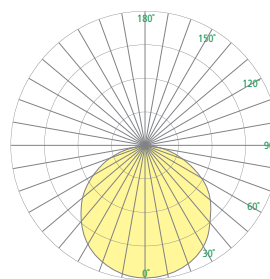

CP3990 OMNIENCE™

48" Diameter - Stem

Visalighting.com/products/Omnience

Type: _____ Project: _____ Location: _____

DIMENSIONS⁴

STRUCTURAL BLOCKING REQUIRED (DETAIL PAGE 2)

⚠ OAH must be specified

OAH is the distance (in inches) from the bottom of the fixture to the ceiling plane.

Example - OAH(42) indicates an overall fixture height of 42".

W = Width X = Body Height OAH = Standard Overall Height

W	48"	(1219 mm)
OAH	42"	(1066 mm)
X	6-3/4"	(171 mm)

FEATURES

- Integral driver
- Modular design for replacement of LED source and driver
- Upper perforations provide a luminous glow to reduce ceiling contrast if UPLT option is selected
- Mounts through 4" octagonal 2-1/8" deep electrical junction box (by others) with provided hardware for ceiling slopes up to 45° from horizontal
- Rolled extruded aluminum housing
- 1/8" thick diffuser with matte finish
 - UV stable
- Optional specialty diffuser materials available, including Vara Kamin's Impressions of Light® images which are replicated from Vara Kamin's original works of art
- Optional 1/8" thick impact resistant polycarbonate clear lens cover
- No VOC powder coat paint; Low VOC clear coat on metal finishes
- ETL listed for damp locations. Not suitable for exterior applications

RELATIVE SCALE DRAWING

PHOTOMETRICS

CP3990 OMNIENCE (cont.)

48" Diameter - Stem

Fill in shaded boxes using information listed below

CP3990		-	MVOLT			
MODEL	SOURCE ¹		VOLTAGE MVOLT	FINISH	DIFFUSER ²	OPTION(S) ³
	<ul style="list-style-type: none"> L30K L35K L40K 			See last page for finish order codes	IRP	UPLT XPS
						OAH ⁴
						See page 1