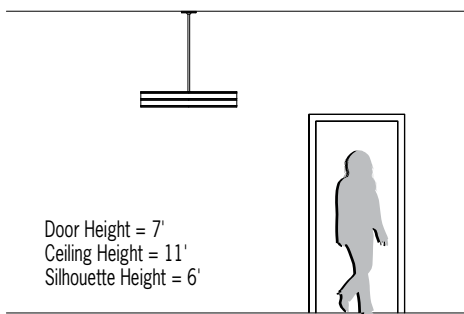

RELATIVE SCALE DRAWING