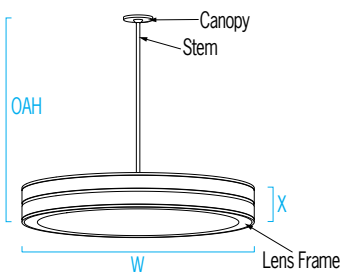

CP3990 OMNIENCE™

48" Diameter - Stem

Visalighting.com/products/Omnience

Type: _____ Project: _____ Location: _____

DIMENSIONS⁴

STRUCTURAL BLOCKING REQUIRED (DETAIL PAGE 2)

⚠ OAH must be specified

OAH is the distance (in inches) from the bottom of the fixture to the ceiling plane.

Example - OAH(42) indicates an overall fixture height of 42".

W = Width X = Body Height OAH = Standard Overall Height

W	48"	(1219 mm)
OAH	42"	(1066 mm)
X	6-3/4"	(171 mm)

FEATURES

- Integral driver
- Modular design for replacement of LED source and driver
- Upper perforations provide a luminous glow to reduce ceiling contrast if UPLT option is selected
- Mounts through 4" octagonal 2-1/8" deep electrical junction box (by others) with provided hardware for ceiling slopes up to 45° from horizontal
- Rolled extruded aluminum housing
- 1/8" thick diffuser with matte finish
 - UV stable
- Optional specialty diffuser materials available, including Vara Kamin's Impressions of Light® images which are replicated from Vara Kamin's original works of art
- Optional 1/8" thick impact resistant polycarbonate clear lens cover
- No VOC powder coat paint; Low VOC clear coat on metal finishes
- ETL listed for damp locations. Not suitable for exterior applications

RELATIVE SCALE DRAWING

PHOTOMETRICS

CP3990 OMNIENCE (cont.)

48" Diameter - Stem

Fill in shaded boxes using information listed below

CP3990		-	MVOLT			
MODEL	SOURCE ¹		VOLTAGE MVOLT	FINISH	DIFFUSER ²	OPTION(S) ³
	<ul style="list-style-type: none"> L30K L35K L40K 			See last page for finish order codes	IRP	UPLT XPS
						OAH ⁴
						See page 1