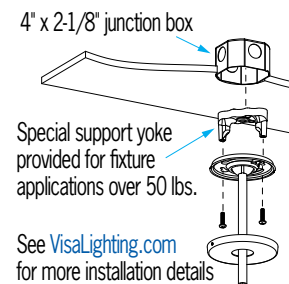

CP3990 OMNIENCE (cont.)

48" Diameter - Stem

Fill in shaded boxes using information listed below

CP3990		-	MVOLT			
MODEL	SOURCE¹		VOLTAGE MVOLT	FINISH	DIFFUSER²	OPTION(S)³
	- L30K - L35K - L40K			See last page for finish order codes	IRP	UPLT XPS
						OAH⁴
						See page 1

SOURCE¹ (Select one)

Dimmable 0-10V to 1%, Minimum 83CRI within 3-step MacAdam

Sources	CCT	Delivered Lumens	Power (Watts)
• L30K	3000K	13400	157
L35K	3500K	13400	157
• L40K	4000K	13800	157

VOLTAGE

MVOLT	120-277V, 50/60 Hz

DIFFUSER OPTIONS²

Diffuser is matte white acrylic

IRP	Impact resistant polycarbonate lens

OPTIONS³ (Multiple selections allowed)

⚠ Option availability may be interdependent with Other Options

UPLT	Lensed aperture in housing produces 3.8% uplight
XPS	Express 10 day shipping. Items marked with a bullet (•) are not available with XPS

STRUCTURAL BLOCKING DETAIL