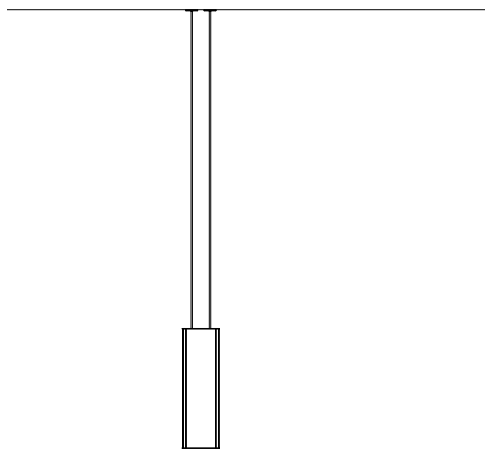

CP5301 AIR FOIL™

48" Body Height x 16" Width

VisaLighting.com/products/Air-Foil

Type: _____ Project: _____ Location: _____

DIMENSIONS⁶

⚠ OAH must be specified

OAH is the distance (in inches) from the bottom of the fixture to the ceiling plane. Example - OAH(192) indicates an overall fixture height of 192"

W = Width D = Depth OAH = Standard Overall Height X = Body Height

W	16-1/4"	(413 mm)
D	7-1/4"	(184 mm)
OAH	192"	(4877 mm)
X	48"	(1219 mm)

RELATIVE SCALE DRAWING

Door Height = 7'
Ceiling Height = 24'
Silhouette Height = 6'

PHOTOMETRICS

CP5301 AIR FOIL (cont.)

48" Body Height x 16" Width

Fill in shaded boxes using information listed below

CP5301		- MVOLT								
MODEL	BODYLIGHT ¹	DOWNLIGHT ²	VOLTAGE	DOWNLIGHT ³	TRIM FINISH	CANOPY FINISH	DIFFUSER ⁴	OPTION ⁵	OAH ⁶	
	L30K L35K L40K RGB	(Optional) L30K(H) L30K(L) L35K(H) L35K(L) L40K(H) L40K(L)	MVOLT	OPTICS (Optional) MED NRW WIDE	See last page for finish order codes	See last page for finish order codes	IRP	DCC	See page 1	
				Required with downlight option						