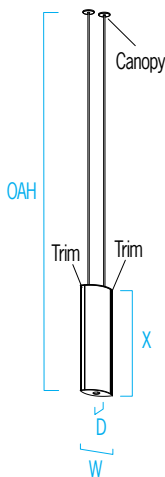

CP5301 AIR FOIL™

48" Body Height x 16" Width

VisaLighting.com/products/Air-Foil

Type: _____ Project: _____ Location: _____

DIMENSIONS⁶

⚠ OAH must be specified

OAH is the distance (in inches) from the bottom of the fixture to the ceiling plane. Example - OAH(192) indicates an overall fixture height of 192"

W = Width D = Depth OAH = Standard Overall Height X = Body Height

W	16-1/4"	(413 mm)
D	7-1/4"	(184 mm)
OAH	192"	(4877 mm)
X	48"	(1219 mm)

RELATIVE SCALE DRAWING

Door Height = 7'
Ceiling Height = 24'
Silhouette Height = 6'

PHOTOMETRICS

CP5301 AIR FOIL (cont.)

48" Body Height x 16" Width

Fill in shaded boxes using information listed below

CP5301		- MVOLT								
MODEL	BODYLIGHT ¹	DOWNLIGHT ²	VOLTAGE	DOWNLIGHT ³	TRIM FINISH	CANOPY FINISH	DIFFUSER ⁴	OPTION ⁵	OAH ⁶	
	L30K L35K L40K RGB	(Optional) L30K(H) L30K(L) L35K(H) L35K(L) L40K(H) L40K(L)	MVOLT	OPTICS (Optional) MED NRW WIDE	See last page for finish order codes	See last page for finish order codes	IRP	DCC	See page 1	
				Required with downlight option						

Fixture bottom is solid if no downlight is specified

Source	CCT	Delivered Lumens	Power (Watts)
L30K(H)	3000K	2900	28
L30K(L)	3000K	1400	14
L35K(H)	3500K	3000	28
L35K(L)	3500K	1500	14
L40K(H)	4000K	3100	28
L40K(L)	4000K	1500	14