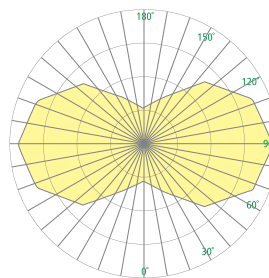

CP5301 AIR FOIL™

48" Body Height x 16" Width

VisaLighting.com/products/Air-Foil

Type: _____ Project: _____ Location: _____

DIMENSIONS⁶

⚠ OAH must be specified

OAH is the distance (in inches) from the bottom of the fixture to the ceiling plane. Example - OAH(192) indicates an overall fixture height of 192"

W = Width D = Depth OAH = Standard Overall Height X = Body Height

W	16-1/4"	(413 mm)
D	7-1/4"	(184 mm)
OAH	192"	(4877 mm)
X	48"	(1219 mm)

RELATIVE SCALE DRAWING

Door Height = 7'
Ceiling Height = 24'
Silhouette Height = 6'

PHOTOMETRICS

CP5301 AIR FOIL (cont.)

48" Body Height x 16" Width

Fill in shaded boxes using information listed below

CP5301		- MVOLT								
MODEL	BODYLIGHT ¹	DOWNLIGHT ²	VOLTAGE	DOWNLIGHT ³	TRIM FINISH	CANOPY FINISH	DIFFUSER ⁴	OPTION ⁵	OAH ⁶	
	L30K L35K L40K RGB	(Optional) L30K(H) L30K(L) L35K(H) L35K(L) L40K(H) L40K(L)	MVOLT	OPTICS (Optional) MED NRW WIDE	See last page for finish order codes	See last page for finish order codes	IRP	DCC	See page 1	
				Required with downlight option						