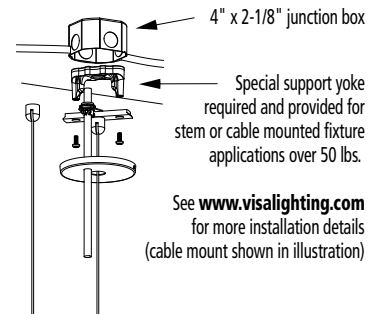

CP5301 AIR FOIL (cont.)

48" Body Height x 16" Width

Fill in shaded boxes using information listed below

CP5301		- MVOLT								
MODEL	BODYLIGHT¹	DOWNLIGHT²	VOLTAGE	DOWNLIGHT³	TRIM FINISH	CANOPY FINISH	DIFFUSER⁴	OPTION⁵	OAH⁶	
	L30K L35K L40K RGB	(Optional) L30K(H) L30K(L) L35K(H) L35K(L) L40K(H) L40K(L)	MVOLT	OPTICS (Optional) MED NRW WIDE	See last page for finish order codes	See last page for finish order codes	IRP	DCC	See page 1	
				Required with downlight option						

BODYLIGHT¹ (Select one)

Dimmable 0-10V to 1%, Minimum 80CRI, within 3-step MacAdam

Source	CCT	Delivered Lumens	Power (Watts)
L30K	3000K	5900	49
L35K	3500K		49
L40K	4000K	6100	49
RGB			77

DOWNLIGHT² (Optional)

Fixture bottom is solid if no downlight is specified

Source	CCT	Delivered Lumens	Power (Watts)
L30K(H)	3000K	2900	28
L30K(L)	3000K	1400	14
L35K(H)	3500K	3000	28
L35K(L)	3500K	1500	14
L40K(H)	4000K	3100	28
L40K(L)	4000K	1500	14

DOWNLIGHT OPTICS³ (Optional)

Required with downlight option

MED	49° Beam
NRW	35° Beam
WIDE	70° Beam

VOLTAGE

MVOLT	120-277V, 50/60 Hz

DIFFUSER OPTIONS²

Diffuser is matte white acrylic

IRP	Impact resistant polycarbonate lens

OPTION⁵

⚠ Option availability may be interdependent with Other Options

DCC	Damp clear coat for metal finishes (required for 5 year warranty when used in damp locations)

STRUCTURAL BLOCKING DETAILS