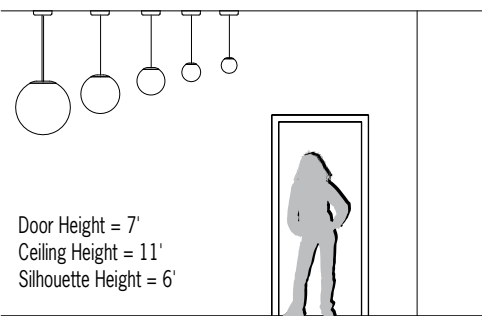

CP7120 ZUME™ IN

Indoor Luminous Globe

VisaLighting.com/products/Zume-In

Type: _____ Project: _____ Location: _____

DIMENSIONS 1,6

OAH MUST BE SPECIFIED

OAH is the distance (in inches) from the bottom of the fixture to the ceiling plane

DIA = Diameter OAH = Standard Overall Height WT=Weight

CP7120-	6	8	12	16	22
DIA	6" (152 mm)	8" (203 mm)	12" (305 mm)	16" (406 mm)	22" (559 mm)
MIN OAH	14" (356 mm)	16" (406 mm)	20" (508 mm)	24" (610 mm)	30" (762 mm)
STD OAH	72" (1829 mm)	72" (1829 mm)	72" (1829 mm)	72" (1829 mm)	72" (1829 mm)
MAX OAH	192" (4877 mm)	192" (4877 mm)	192" (4877 mm)	192" (4877 mm)	192" (4877 mm)
WT	4 lbs	4 lbs	5 lbs	6 lbs	10 lbs

FEATURES

- BAA (Buy American Act) and BABA (Build American, Buy America) compliant
- Consistent luminance across all sizes
- Remote Driver (RMD) or Driver in Canopy (SDC) configurations available
- Remote Driver (RMD) includes round canopy 5-1/4" diameter and 1/2" deep
- Driver in canopy (SDC) includes round canopy 6-3/8" diameter and 1-1/2" deep
- Canopy mounts over 4x4 junction box (by others) with provided hardware and is painted white
- One piece gloss white acrylic globe for seamless appearance
- Suspended by 2-conductor white power cord (8", 12" and 16"); 22" suspended by aircraft cable
- Non-VOC powder coat finishes or environmentally friendly low VOC metal alternative finishes
- ETL listed for damp locations. Not suited for exterior applications

CP7120-6 CP7120-8 CP7120-12 CP7120-16 CP7120-22

RELATIVE SCALE DRAWING

Door Height = 7'
Ceiling Height = 11'
Silhouette Height = 6'

PHOTOMETRICS

CP7120-6

CP7120-8

CP7120-12

CP7120-16