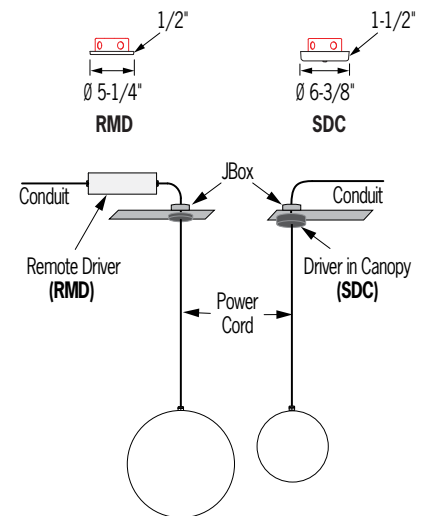

SDC	Surface canopy with integral driver; canopy is painted white
RMD	Remote driver enclosure, has knockouts for conduit connection, may be recess mounted with insulation contact (type IC). Canopy is painted white. <i>See page 3 for more information</i>

Options continued on Page 3

CP7120 ZUME IN (cont.)

Indoor Luminous Globe

REMOTE DRIVER (RMD) INFORMATION

Model	Maximum Recommended Remote Wiring Distance from RMD to fixture canopy			
	12AWG	14AWG	16AWG	18AWG
CP7120-6	2000	1250	750	500
CP7120-8	1425	900	550	325
CP7120-12	550	350	225	125
CP7120-16	250	150	100	50
CP7120-22	100	50	25	25