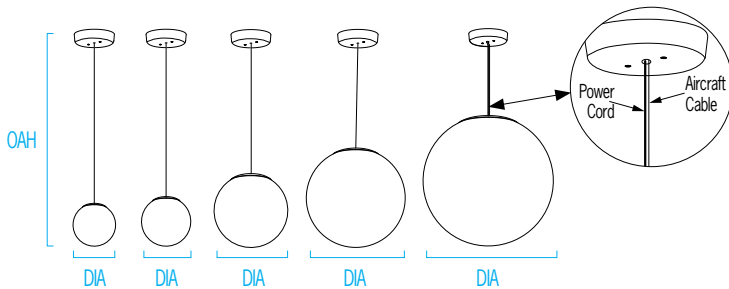

CP7120 ZUME™ IN

Indoor Luminous Globe

VisaLighting.com/products/Zume-In

Type: _____ Project: _____ Location: _____

DIMENSIONS 1,6

OAH MUST BE SPECIFIED

OAH is the distance (in inches) from the bottom of the fixture to the ceiling plane

DIA = Diameter OAH = Standard Overall Height WT=Weight

CP7120-	6	8	12	16	22
DIA	6" (152 mm)	8" (203 mm)	12" (305 mm)	16" (406 mm)	22" (559 mm)
MIN OAH	14" (356 mm)	16" (406 mm)	20" (508 mm)	24" (610 mm)	30" (762 mm)
STD OAH	72" (1829 mm)	72" (1829 mm)	72" (1829 mm)	72" (1829 mm)	72" (1829 mm)
MAX OAH	192" (4877 mm)	192" (4877 mm)	192" (4877 mm)	192" (4877 mm)	192" (4877 mm)
WT	4 lbs	4 lbs	5 lbs	6 lbs	10 lbs

FEATURES

- BAA (Buy American Act) and BABA (Build American, Buy America) compliant
- Consistent luminance across all sizes
- Remote Driver (RMD) or Driver in Canopy (SDC) configurations available
- Remote Driver (RMD) includes round canopy 5-1/4" diameter and 1/2" deep
- Driver in canopy (SDC) includes round canopy 6-3/8" diameter and 1-1/2" deep
- Canopy mounts over 4x4 junction box (by others) with provided hardware and is painted white
- One piece gloss white acrylic globe for seamless appearance
- Suspended by 2-conductor white power cord (8", 12" and 16"); 22" suspended by aircraft cable
- Non-VOC powder coat finishes or environmentally friendly low VOC metal alternative finishes
- ETL listed for damp locations. Not suited for exterior applications