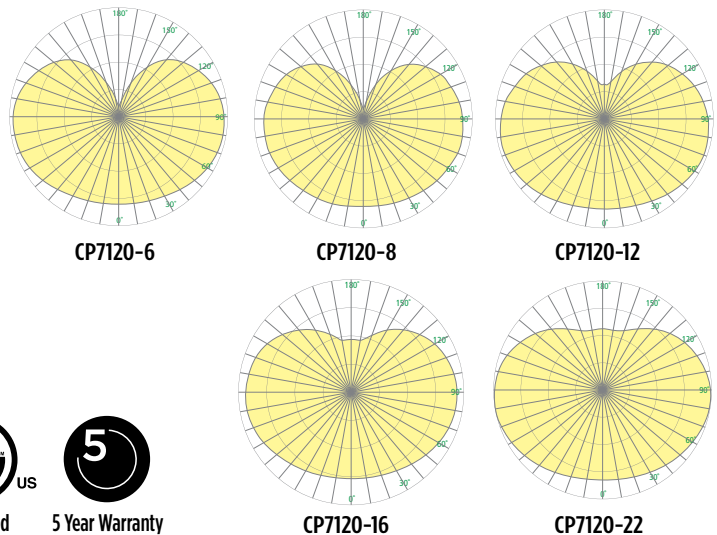

CP7120 ZUME™ IN

Indoor Luminous Globe

VisaLighting.com/products/Zume-In

Type: _____ Project: _____ Location: _____

DIMENSIONS 1,6

OAH MUST BE SPECIFIED

OAH is the distance (in inches) from the bottom of the fixture to the ceiling plane

DIA = Diameter OAH = Standard Overall Height WT=Weight

CP7120-	6	8	12	16	22
DIA	6" (152 mm)	8" (203 mm)	12" (305 mm)	16" (406 mm)	22" (559 mm)
MIN OAH	14" (356 mm)	16" (406 mm)	20" (508 mm)	24" (610 mm)	30" (762 mm)
STD OAH	72" (1829 mm)	72" (1829 mm)	72" (1829 mm)	72" (1829 mm)	72" (1829 mm)
MAX OAH	192" (4877 mm)	192" (4877 mm)	192" (4877 mm)	192" (4877 mm)	192" (4877 mm)
WT	4 lbs	4 lbs	5 lbs	6 lbs	10 lbs

FEATURES

- BAA (Buy American Act) and BABA (Build American, Buy America) compliant
- Consistent luminance across all sizes
- Remote Driver (RMD) or Driver in Canopy (SDC) configurations available
- Remote Driver (RMD) includes round canopy 5-1/4" diameter and 1/2" deep
- Driver in canopy (SDC) includes round canopy 6-3/8" diameter and 1-1/2" deep
- Canopy mounts over 4x4 junction box (by others) with provided hardware and is painted white
- One piece gloss white acrylic globe for seamless appearance
- Suspended by 2-conductor white power cord (8", 12" and 16"); 22" suspended by aircraft cable
- Non-VOC powder coat finishes or environmentally friendly low VOC metal alternative finishes
- ETL listed for damp locations. Not suited for exterior applications

CP7120-6 CP7120-8 CP7120-12 CP7120-16 CP7120-22

RELATIVE SCALE DRAWING

Door Height = 7'
Ceiling Height = 11'
Silhouette Height = 6'

PHOTOMETRICS

CP7120-6

CP7120-8

CP7120-12

CP7120-16