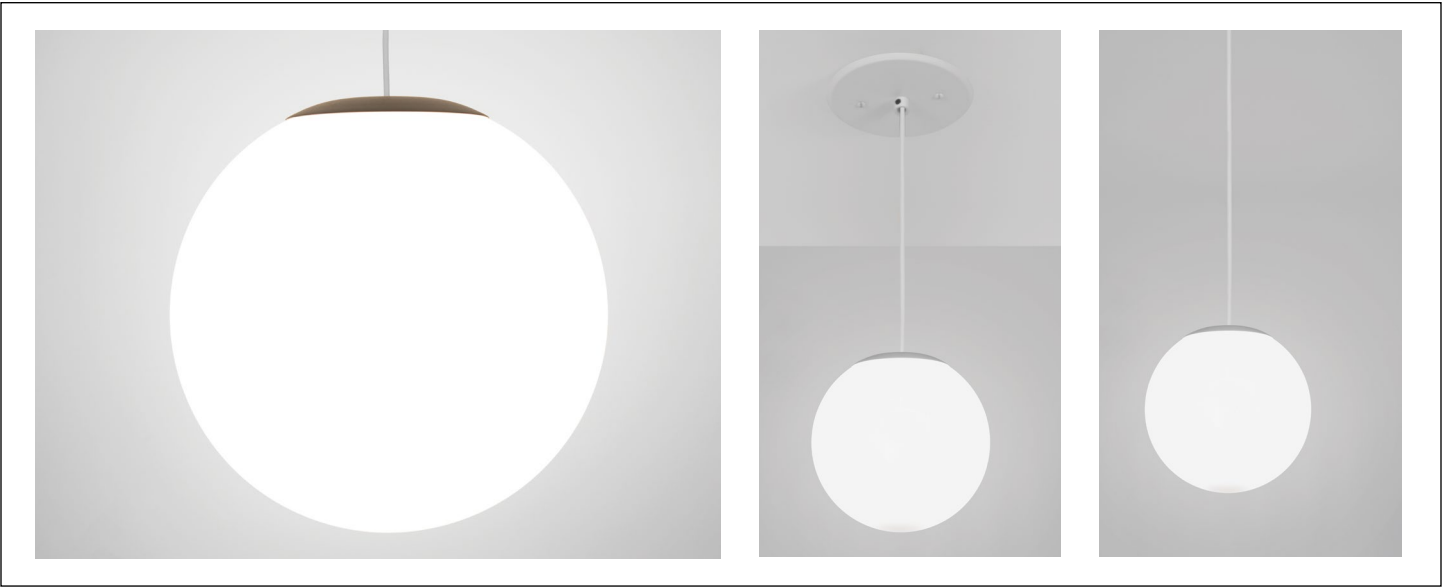

CP7120 ZUME™ IN

Indoor Luminous Globe

VisaLighting.com/products/Zume-In

Type: _____ Project: _____ Location: _____

DIMENSIONS 1,6

OAH MUST BE SPECIFIED

OAH is the distance (in inches) from the bottom of the fixture to the ceiling plane

FEATURES

- BAA (Buy American Act) and BABA (Build American, Buy America) compliant
- Consistent luminance across all sizes
- Remote Driver (RMD) or Driver in Canopy (SDC) configurations available
- Remote Driver (RMD) includes round canopy 5-1/4" diameter and 1/2" deep
- Driver in canopy (SDC) includes round canopy 6-3/8" diameter and 1-1/2" deep
- Canopy mounts over 4x4 junction box (by others) with provided hardware and is painted white
- One piece gloss white acrylic globe for seamless appearance
- Suspended by 2-conductor white power cord (8", 12" and 16"); 22" suspended by aircraft cable
- Non-VOC powder coat finishes or environmentally friendly low VOC metal alternative finishes
- ETL listed for damp locations. Not suited for exterior applications