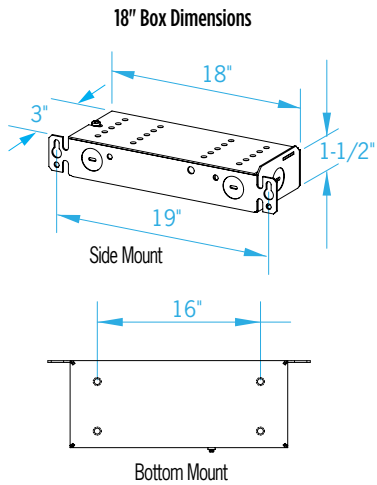

Options continued on Page 3

CP7120 ZUME IN (cont.)

Indoor Luminous Globe

REMOTE DRIVER (RMD) INFORMATION

Model	Maximum Recommended Remote Wiring Distance from RMD to fixture canopy			
	12AWG	14AWG	16AWG	18AWG
CP7120-6	2000	1250	750	500
CP7120-8	1425	900	550	325
CP7120-12	550	350	225	125
CP7120-16	250	150	100	50
CP7120-22	100	50	25	25