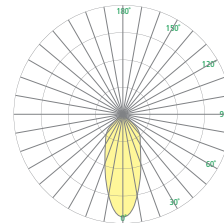

CP7128-MED