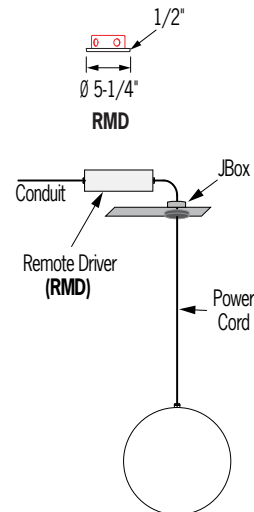

CP7128 ZUME™ IN DL (cont.)

Indoor Luminous Globe with RGBW Bodylight and White Downlight

REMOTE DRIVER (RMD) INFORMATION

Remote driver boxes have knockouts for conduit connections

**Multiple fixtures can be powered by one remote driver (RMD). Please contact factory to help configure your installation.

Driver and DMX module included with each fixture

DMX SETTINGS AND MAXIMUM LUMEN OUTPUTS FOR VARIOUS COLORS

Color	8-Bit DMX values				Max Lumens		
	R	G	B	W	CP7128-12	CP7128-16	CP7128-22
Red	255	0	0	0	133	197	247
Green	0	255	0	0	337	500	626
Blue	0	0	0	255	62	92	115
2700K	52	0	3	255	461	684	857
3000K	0	0	0	255	434	644	808
3500K	7	21	25	255	470	697	873
4000K	15	61	34	255	532	789	989
5000K	22	100	79	255	594	881	1104
6500K	8	87	138	255	585	868	1088