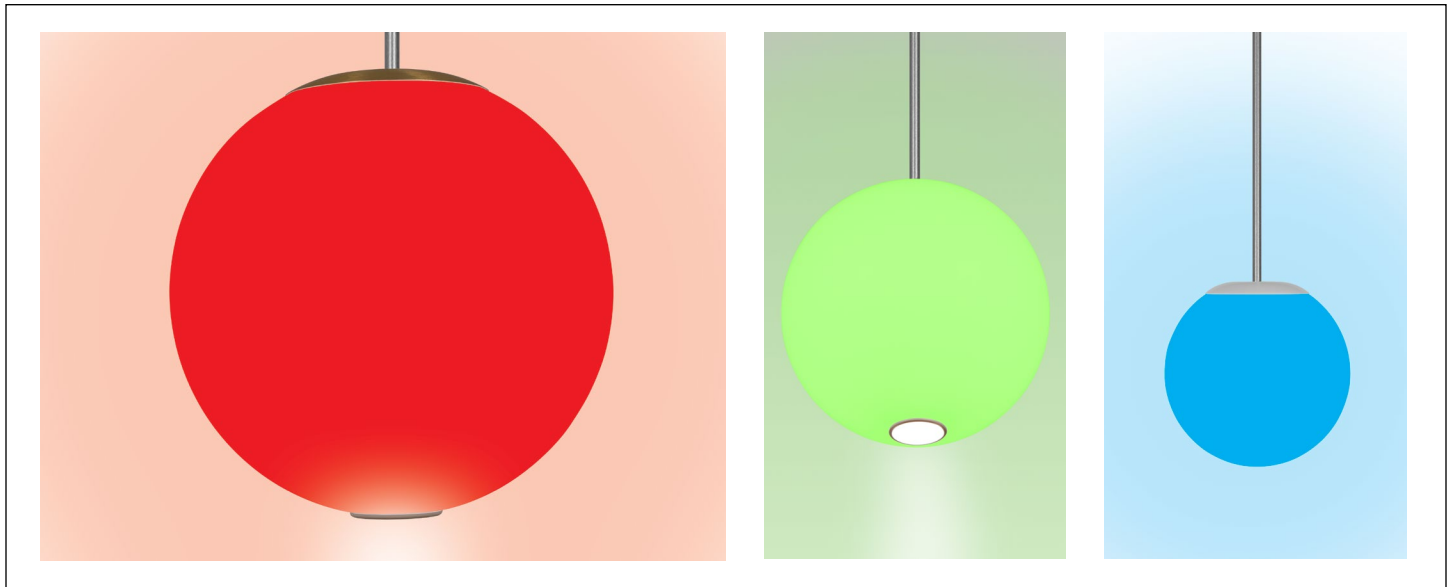

# CP7128 ZUME™ IN DL

Indoor Luminous Globe with RGBW Bodylight and White Downlight

[VisaLighting.com/products/Zume-DL](http://VisaLighting.com/products/Zume-DL)

Type: \_\_\_\_\_ Project: \_\_\_\_\_ Location: \_\_\_\_\_

## DIMENSIONS <sup>1,6</sup>

**OAH MUST BE SPECIFIED**

OAH is the distance (in inches) from the bottom of the fixture to the ceiling plane.

DIA = Diameter OAH = Standard Overall Height WT=Weight

CP7128-	12	16	22
DIA	12" (305 mm)	16" (406 mm)	22" (559 mm)
MIN OAH	20" (508 mm)	24" (610 mm)	30" (762 mm)
STD OAH	72" (1829 mm)	72" (1829 mm)	72" (1829 mm)
MAX OAH	192" (4877 mm)	192" (4877 mm)	192" (4877 mm)
WT	12 lbs	13 lbs	16 lbs

## FEATURES

- BAA (Buy American Act) and BABA (Build American, Buy America) compliant
- Downlight, 0-10V dimmable (controls by others), with optional narrow, medium, or wide optical distribution
- Remote driver (RMD) standard, suitable for insulation contact (Type IC)
- Includes round canopy 5-1/4" diameter and 1/2" deep
- Suspended by 5/8" diameter stem
- Canopy mounts over 4" octagonal junction box (by others) with provided hardware. Canopy finished to match cap, stem and bezel
- One piece gloss white acrylic globe for seamless appearance
- Optional DMX control for downlight
- Non-VOC powder coat finishes
- ETL listed for damp locations. Not suited for exterior application