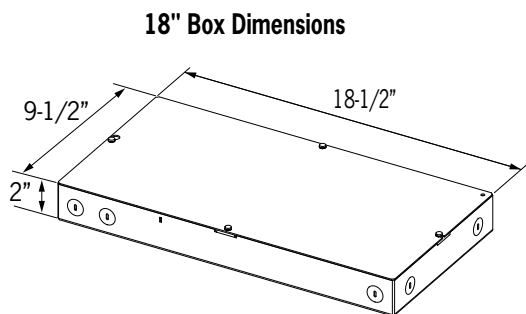

CP7128 ZUME™ IN DL (cont.)

Indoor Luminous Globe with RGBW Bodylight and White Downlight

REMOTE DRIVER (RMD) INFORMATION

Remote driver boxes have knockouts for conduit connections

**Multiple fixtures can be powered by one remote driver (RMD). Please contact factory to help configure your installation.

Driver and DMX module included with each fixture

DMX SETTINGS AND MAXIMUM LUMEN OUTPUTS FOR VARIOUS COLORS

Color	8-Bit DMX values				Max Lumens		
	R	G	B	W	CP7128-12	CP7128-16	CP7128-22
Red	255	0	0	0	133	197	247
Green	0	255	0	0	337	500	626
Blue	0	0	0	255	62	92	115
2700K	52	0	3	255	461	684	857
3000K	0	0	0	255	434	644	808
3500K	7	21	25	255	470	697	873
4000K	15	61	34	255	532	789	989
5000K	22	100	79	255	594	881	1104
6500K	8	87	138	255	585	868	1088