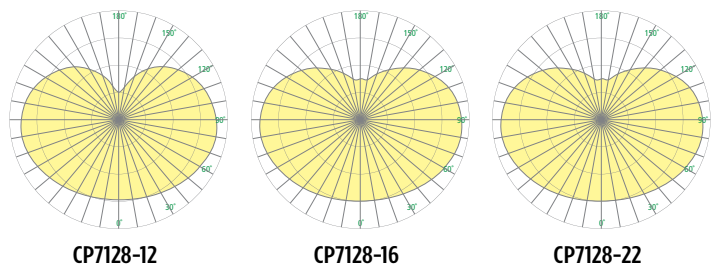

SPHERE PHOTOMETRICS