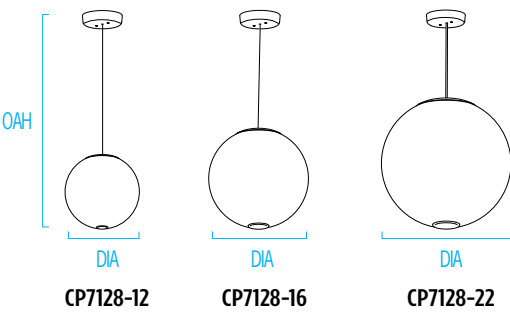

## DIMENSIONS <sup>1,6</sup>

**OAH MUST BE SPECIFIED**

OAH is the distance (in inches) from the bottom of the fixture to the ceiling plane.

DIA = Diameter OAH = Standard Overall Height WT=Weight

CP7128-	12	16	22
DIA	12" (305 mm)	16" (406 mm)	22" (559 mm)
MIN OAH	20" (508 mm)	24" (610 mm)	30" (762 mm)
STD OAH	72" (1829 mm)	72" (1829 mm)	72" (1829 mm)
MAX OAH	192" (4877 mm)	192" (4877 mm)	192" (4877 mm)
WT	12 lbs	13 lbs	16 lbs

## RELATIVE SCALE DRAWING