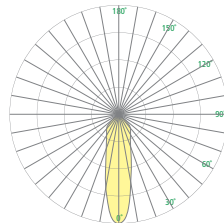

## DIMENSIONS <sup>1,6</sup>

**OAH MUST BE SPECIFIED**

OAH is the distance (in inches) from the bottom of the fixture to the ceiling plane.

DIA = Diameter OAH = Standard Overall Height WT=Weight

CP7128-	12	16	22
DIA	12" (305 mm)	16" (406 mm)	22" (559 mm)
MIN OAH	20" (508 mm)	24" (610 mm)	30" (762 mm)
STD OAH	72" (1829 mm)	72" (1829 mm)	72" (1829 mm)
MAX OAH	192" (4877 mm)	192" (4877 mm)	192" (4877 mm)
WT	12 lbs	13 lbs	16 lbs

## SPHERE PHOTOMETRICS

Dimmable 0-10V to 1%, minimum 80CRI, within 3-step MacAdam

Option	Delivered Lumens		POWER (WATTS)
	L30K/L35K	L40K	
LOW	860	875	6
MED	1400	1425	10
HIGH	2000	2040	15

Downlight Optic <sup>4</sup>	
NRW	27° Beam
MED	41° Beam
WIDE	52° Beam