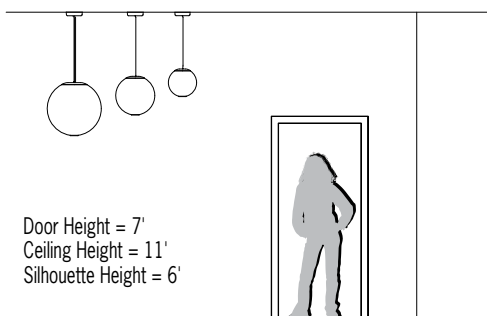

## DIMENSIONS <sup>1,6</sup>

**OAH MUST BE SPECIFIED**

OAH is the distance (in inches) from the bottom of the fixture to the ceiling plane.

DIA = Diameter OAH = Standard Overall Height WT=Weight

CP7128-	12	16	22
DIA	12" (305 mm)	16" (406 mm)	22" (559 mm)
MIN OAH	20" (508 mm)	24" (610 mm)	30" (762 mm)
STD OAH	72" (1829 mm)	72" (1829 mm)	72" (1829 mm)
MAX OAH	192" (4877 mm)	192" (4877 mm)	192" (4877 mm)
WT	12 lbs	13 lbs	16 lbs

## RELATIVE SCALE DRAWING