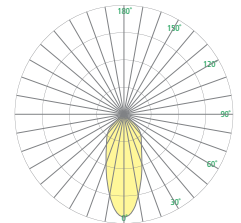

CP7128-WIDE

MAX REMOTE DISTANCE PER FIXTURE

WIRE AWG	Maximum Distance (Ft)		
	CP7128-12	CP7128-16	CP7128-22
12	100	100	100
14	100	100	100
16	100	75	50
18	75	50	40

All distances in feet

OPTION⁵ (Select one)

DMX	DMX control of downlight