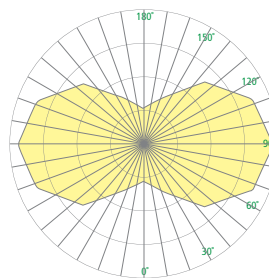

OW5303 AIR FOIL™

55" Outdoor Wall Sconce

VisaLighting.com/products/Air-Foil

Type: _____ Project: _____ Location: _____

DIMENSIONS ⁶

Depth is measured from wall to front of fixture

W = Width H = Height D = Depth

W	7-1/4"	(413 mm)
H	54-1/4"	(1378 mm)
D	18-1/2"	(470 mm)

Body Bottom View

FEATURES

- BAA (Buy American Act) and BABA (Build American, Buy America) compliant
- Integral driver
- Modular design for replacement of LED source and driver
- Mounts over junction box to structural source/blocking
- Four (4) field adjustable aiming angles
- Impact resistant white acrylic diffuser
- No VOC powder coat paint finishes
- ETL listed for wet location mounting 4' above grade

RELATIVE SCALE DRAWING

Door Height = 7'
Ceiling Height = 14'
Silhouette Height = 6'

PHOTOMETRICS

5 Year Warranty

OW5303 AIR FOIL (cont.)

55" Outdoor Wall Sconce

Fill in shaded boxes using information listed below