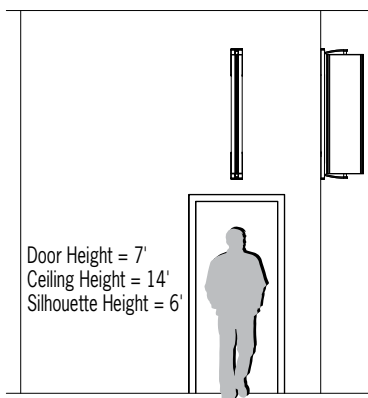

OW5303 AIR FOIL™

55" Outdoor Wall Sconce

VisaLighting.com/products/Air-Foil

Type: _____ Project: _____ Location: _____

DIMENSIONS ⁶

Depth is measured from wall to front of fixture

W = Width H = Height D = Depth

W	7-1/4"	(413 mm)
H	54-1/4"	(1378 mm)
D	18-1/2"	(470 mm)

Body Bottom View

FEATURES

- BAA (Buy American Act) and BABA (Build American, Buy America) compliant
- Integral driver
- Modular design for replacement of LED source and driver
- Mounts over junction box to structural source/blocking
- Four (4) field adjustable aiming angles
- Impact resistant white acrylic diffuser
- No VOC powder coat paint finishes
- ETL listed for wet location mounting 4' above grade

RELATIVE SCALE DRAWING

Door Height = 7'
Ceiling Height = 14'
Silhouette Height = 6'

PHOTOMETRICS

5 Year Warranty

OW5303 AIR FOIL (cont.)

55" Outdoor Wall Sconce

Fill in shaded boxes using information listed below