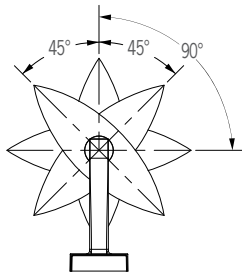

OW5303 AIR FOIL™

55" Outdoor Wall Sconce

VisaLighting.com/products/Air-Foil

Type: _____ Project: _____ Location: _____

DIMENSIONS ⁶

Depth is measured from wall to front of fixture

W = Width H = Height D = Depth

W	7-1/4"	(413 mm)
H	54-1/4"	(1378 mm)
D	18-1/2"	(470 mm)

Body Bottom View

FEATURES

- BAA (Buy American Act) and BABA (Build American, Buy America) compliant
- Integral driver
- Modular design for replacement of LED source and driver
- Mounts over junction box to structural source/blocking
- Four (4) field adjustable aiming angles
- Impact resistant white acrylic diffuser
- No VOC powder coat paint finishes
- ETL listed for wet location mounting 4' above grade

RELATIVE SCALE DRAWING

Door Height = 7'
Ceiling Height = 14'
Silhouette Height = 6'

PHOTOMETRICS

5 Year Warranty

OW5303 AIR FOIL (cont.)

55" Outdoor Wall Sconce

Fill in shaded boxes using information listed below

VOLTAGE

MVOLT	120-277V, 50/60 Hz
--------------	--------------------

FIELD ADJUSTABLE AIMING ANGLES (PLAN VIEW)

OW5303 AIR FOIL (cont.)

55" Outdoor Wall Sconce

AIR FOIL PRODUCT FAMILY

Indoor Wall Sconce	51" with downlight option	• CB5301
	55"	• CB5303
Pendant	48" H x 16" W	• CP5301
	48" H x 24" W	• CP5311
	48" H x 36" W	• CP5321
	24" H x 16" W	• CP5393
	36" H x 16" W	• CP5395
Outdoor Wall Sconce	55"	• OW5303