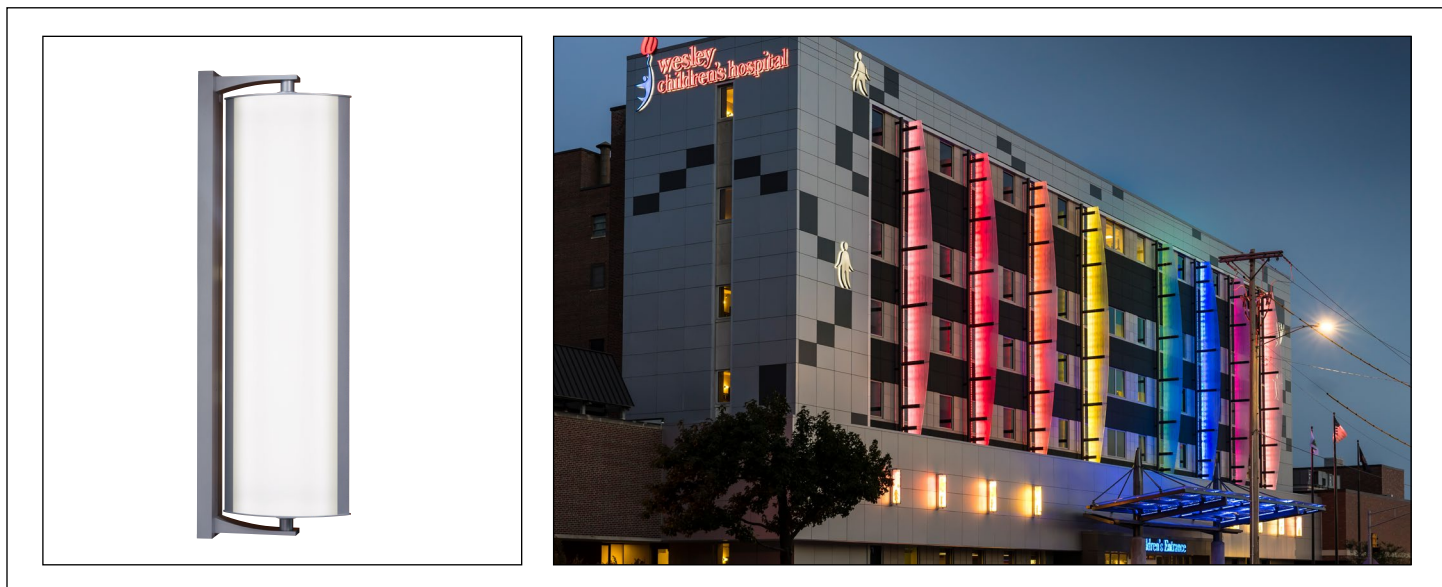

OW5303 AIR FOIL™

55" Outdoor Wall Sconce

VisaLighting.com/products/Air-Foil

Type: _____ Project: _____ Location: _____

DIMENSIONS ⁶

Depth is measured from wall to front of fixture

W = Width H = Height D = Depth

W	7-1/4"	(413 mm)
H	54-1/4"	(1378 mm)
D	18-1/2"	(470 mm)

Body Bottom View

FEATURES

- BAA (Buy American Act) and BABA (Build American, Buy America) compliant
- Integral driver
- Modular design for replacement of LED source and driver
- Mounts over junction box to structural source/blocking
- Four (4) field adjustable aiming angles
- Impact resistant white acrylic diffuser
- No VOC powder coat paint finishes
- ETL listed for wet location mounting 4' above grade