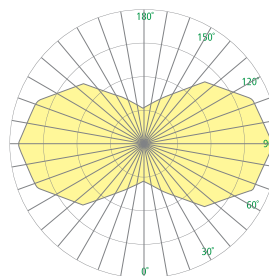

PHOTOMETRICS