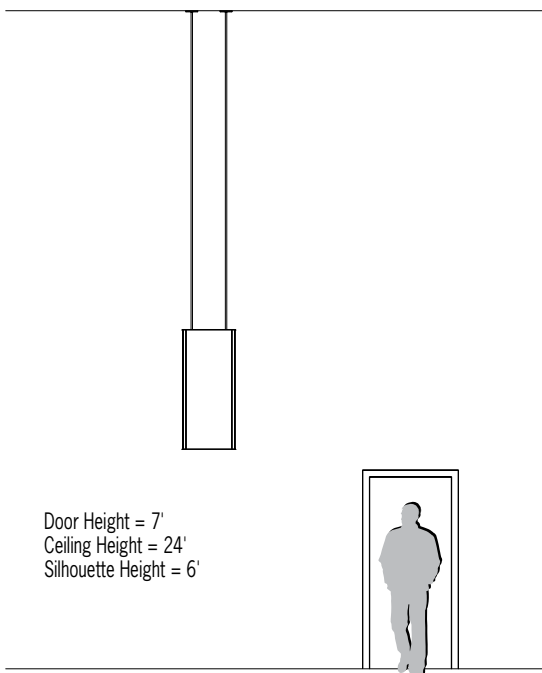

# CP5311 AIR FOIL™

48" Body Height x 24" Width

[VisaLighting.com/products/Air-Foil](http://VisaLighting.com/products/Air-Foil)

Type: \_\_\_\_\_ Project: \_\_\_\_\_ Location: \_\_\_\_\_

## DIMENSIONS <sup>6</sup>

**▲ OAH must be specified**

OAH is the distance (in inches) from the bottom of the fixture to the ceiling plane. Example - OAH(192) indicates an overall fixture height of 192"

W = Width D = Depth OAH = Standard Overall Height X = Body Height

W	24-1/4"	(616 mm)
D	10-1/2"	(267 mm)
OAH	192"	(4877 mm)
X	48"	(1219 mm)

## RELATIVE SCALE DRAWING