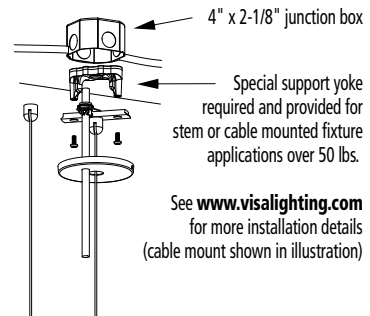

CP5311 AIR FOIL (cont.)

48" Body Height x 24" Width

Fill in shaded boxes using information listed below

CP5311		- MVOLT								
MODEL	BODYLIGHT¹	DOWNLIGHT²	VOLTAGE MVOLT	DOWNLIGHT³ OPTICS	TRIM FINISH	CANOPY FINISH	DIFFUSER⁴	OPTION⁵	OAH⁶	
	L30K L35K L40K RGB	(Optional) L30K(H) L30K(L) L35K(H) L35K(L) L40K(H) L40K(L)		MED NRW WIDE Required with downlight option	See last page for finish order codes	See last page for finish order codes	IRP	DCC	See page 1	

BODYLIGHT¹ (Select one)

Dimmable 0-10V to 1%, Minimum 80CRI, within 3-step MacAdam

Source	CCT	Delivered Lumens	Power (Watts)
L30K	3000K	8200	67
L35K	3500K		67
L40K	4000K	8500	67
RGB			77

DOWNLIGHT² (Optional)

Fixture bottom is solid if no downlight is specified

Source	CCT	Delivered Lumens	Power (Watts)
L30K(H)	3000K	2900	28
L30K(L)	3000K	1400	14
L35K(H)	3500K	3000	28
L35K(L)	3500K	1500	14
L40K(H)	4000K	3100	28
L40K(L)	4000K	1500	14

DOWNLIGHT OPTICS³ (Optional)

Required with downlight option

MED	49° Beam
NRW	35° Beam
WIDE	70° Beam

VOLTAGE

MVOLT	120-277V, 50/60 Hz

DIFFUSER OPTIONS²

Diffuser is matte white acrylic

IRP	Impact resistant polycarbonate lens

OPTION⁵

⚠ Option availability may be interdependent with Other Options

DCC	Damp clear coat for metal finishes (required for 5 year warranty when used in damp locations)

STRUCTURAL BLOCKING DETAILS