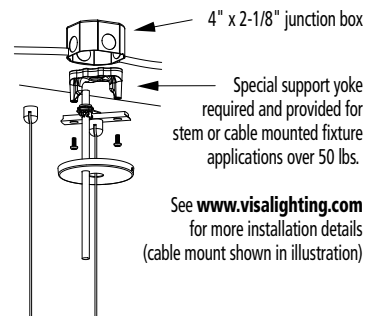

CP5321 AIR FOIL (cont.)

48" Body Height x 36" Width

Fill in shaded boxes using information listed below

CP5321		- MVOLT								
MODEL	BODYLIGHT¹	DOWNLIGHT²	VOLTAGE MVOLT	DOWNLIGHT³ OPTICS	TRIM FINISH	CANOPY FINISH	DIFFUSER⁴	OPTION⁵	OAH⁶	
	L30K L35K L40K RGB	(Optional) L30K(H) L30K(L) L35K(H) L35K(L) L40K(H) L40K(L)		MED NRW WIDE Required with downlight option	See last page for finish order codes	See last page for finish order codes	IRP	DCC	See page 1	

BODYLIGHT¹ (Select one)

Dimmable 0-10V to 1%, Minimum 80CRI, within 3-step MacAdam

Source	CCT	Delivered Lumens	Power (Watts)
L30K	3000K	10700	93
L35K	3500K		93
L40K	4000K	11000	93
RGB			107

DOWNLIGHT² (Optional)

Fixture bottom is solid if no downlight is specified

Source	CCT	Delivered Lumens	Power (Watts)
L30K(H)	3000K	2900	28
L30K(L)	3000K	1400	14
L35K(H)	3500K	3000	28
L35K(L)	3500K	1500	14
L40K(H)	4000K	3100	28
L40K(L)	4000K	1500	14

DOWNLIGHT OPTICS³ (Optional)

Required with downlight option

MED	49° Beam
NRW	35° Beam
WIDE	70° Beam

VOLTAGE

MVOLT	120-277V, 50/60 Hz

DIFFUSER OPTIONS²

Diffuser is matte white acrylic

IRP	Impact resistant polycarbonate lens

OPTION⁵

▲ Option availability may be interdependent with Other Options

DCC	Damp clear coat for metal finishes (required for 5 year warranty when used in damp locations)

STRUCTURAL BLOCKING DETAILS