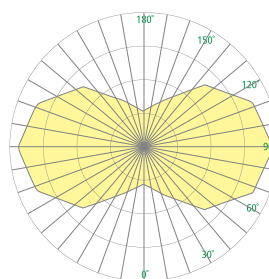

CP5321 AIR FOIL™

48" Body Height x 36" Width

[VisaLighting.com/products/Air-Foil](https://www.VisaLighting.com/products/Air-Foil)

Type: _____ Project: _____ Location: _____

DIMENSIONS ⁶

▲ OAH must be specified

OAH is the distance (in inches) from the bottom of the fixture to the ceiling plane. Example - OAH(192) indicates an overall fixture height of 192"

W = Width D = Depth OAH = Standard Overall Height X = Body Height

W	36-1/4"	(921 mm)
D	15"	(267 mm)
OAH	192"	(4877 mm)
X	48"	(1219 mm)

RELATIVE SCALE DRAWING

Door Height = 7'
Ceiling Height = 24'
Silhouette Height = 6'

FEATURES

- BAA (Buy American Act) and BABA (Build American, Buy America) compliant
- Integral driver
- Modular design for replacement of LED source and driver
- Optional LED downlight (controls by others)
- Edge lit trim
- Color changing RGB is DMX compatible (controls by others)
- Matte white acrylic diffuser
- Optional specialty diffuser materials available, including Vara Kamin's Impressions of Light® images which are replicated from Kamin's original works of art
- Power cord is white; cable is stainless steel
- No VOC powder coat paint; Low VOC clear coat on metal finishes
- ETL listed for damp locations. Not recommended for exterior applications

PHOTOMETRICS

CP5321 AIR FOIL (cont.)

48" Body Height x 36" Width

Fill in shaded boxes using information listed below

CP5321		- MVOLT								
MODEL	BODYLIGHT ¹	DOWNLIGHT ²	VOLTAGE MVOLT	DOWNLIGHT ³ OPTICS	TRIM FINISH	CANOPY FINISH	DIFFUSER ⁴	OPTION ⁵	OAH ⁶	
	L30K L35K L40K RGB	(Optional) L30K(H) L30K(L) L35K(H) L35K(L) L40K(H) L40K(L)		MED NRW WIDE Required with downlight option	See last page for finish order codes	See last page for finish order codes	IRP	DCC	See page 1	