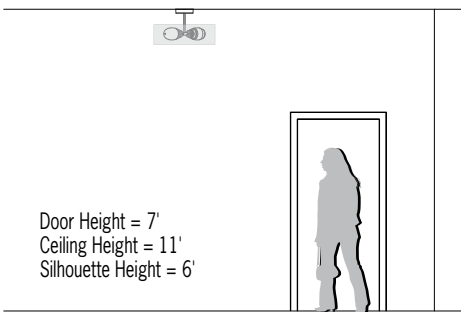

RELATIVE SCALE DRAWING