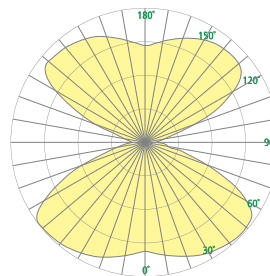

CM1960 ALLEGRO™

Surface Ceiling Mount – Dual Globes

www.Visalighting.com/products/Allegro

Type: _____ Project: _____ Location: _____

U.S. Patent D729.429

DIMENSIONS

W = Width H = Height HS = Height with shade

W	24"	(610 mm)
H	12"	(305 mm)
HS	13-1/2"	(343 mm)

FEATURES

- Integral phase-cut dimmable power supply
- Modular design for replacement of LED source and driver
- Only Allegro shades fit Allegro fixtures
- Optional top and bottom acrylic lenses
- No VOC powder coat paint; low VOC clear coat on metal finishes
- ETL listed for damp locations. Not suited for exterior applications

RELATIVE SCALE DRAWING

PHOTOMETRICS

CM1960 ALLEGRO (cont.)

Surface Ceiling Mount – Dual Globes

Fill in shaded boxes using information listed below

CM1960		–		120V					
MODEL	SOURCE¹ L27K L30K L35K	VOLTAGE 120V	SOURCE OPTION² 90CRI Minimum 80CRI is standard if option not selected	FINISH See last page for finish order codes	OPTION³ DCC	SHADE⁴ OPTION SQ Shade Round shade is provided unless SQ Shade is selected	SHADE⁵ MATERIAL IVTR GRYTR WHTR IVFAB GRYFAB WHTFAB	LENS OPTION⁶ LO No lenses are provided unless Lens Option is specified	