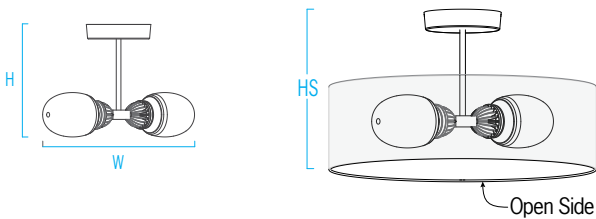

CM1960 ALLEGRO™

Surface Ceiling Mount – Dual Globes

www.Visalighting.com/products/Allegro

Type: _____ Project: _____ Location: _____

U.S. Patent D729.429

DIMENSIONS

W = Width H = Height HS = Height with shade

W	24"	(610 mm)
H	12"	(305 mm)
HS	13-1/2"	(343 mm)

FEATURES

- Integral phase-cut dimmable power supply
- Modular design for replacement of LED source and driver
- Only Allegro shades fit Allegro fixtures
- Optional top and bottom acrylic lenses
- No VOC powder coat paint; low VOC clear coat on metal finishes
- ETL listed for damp locations. Not suited for exterior applications

RELATIVE SCALE DRAWING

PHOTOMETRICS

CM1960 ALLEGRO (cont.)

Surface Ceiling Mount – Dual Globes

Fill in shaded boxes using information listed below

CM1960		–		120V					
MODEL	SOURCE¹ L27K L30K L35K	VOLTAGE 120V	SOURCE OPTION² 90CRI Minimum 80CRI is standard if option not selected	FINISH See last page for finish order codes	OPTION³ DCC	SHADE⁴ OPTION SQ Shade Round shade is provided unless SQ Shade is selected	SHADE⁵ MATERIAL IVTR GRYTR WHTR IVFAB GRYFAB WHTFAB	LENS OPTION⁶ LO No lenses are provided unless Lens Option is specified	