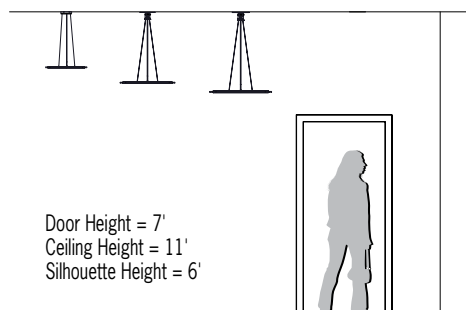

CP2600 SAIL™

18" _24" _32" Diameters

VisaLighting.com/products/Sail

Type: _____ Project: _____ Location: _____

DIMENSIONS^{1,6}

OAH is the distance (in inches) from the bottom of the fixture to the ceiling plane. Example - OAH(144) indicates an overall fixture height of 144"

DIA = Diameter X = Body Height OAH = Std Overall Height WT = Weight

	CP2600-18	CP2600-24	CP2600-32
DIA	18-3/8" (467 mm)	23-3/4" (603 mm)	31-3/4" (806 mm)
X	1/2" (13 mm)		
MIN OAH	6" (152 mm)	9" (229 mm)	12" (305 mm)
OAH	72" (1829 mm)	72" (1829 mm)	72" (1829 mm)
WT	6 lbs (2722 gm)	9 lbs (4002 gm)	14 lbs (6350 gm)

Note: all sizes can be ordered with SDC or RMD driver option

RELATIVE SCALE DRAWING

FEATURES

- Available in 18", 24" and 32" nominal diameters
- Fixture can be hung at various angles – some field adjustability. Maximum angle is 30°
- High or low lumen output; ambient illumination; 0-10 VDC dimming to 1%
- Optional 90+ CRI
- Efficient LED array is enhanced with EdgeGlide™ Optics
- Suspended by three 1/16" diameter stainless steel cables. Cables can be field adjusted to shorter length at the canopy during installation
- 3 power cord color options
- Remote Driver (RMD) or Driver in Canopy (SDC) configurations available
- Remote Driver (RMD) includes round canopy 5" diameter and 1/4" deep
- Driver in canopy (SDC) includes round canopy 8-7/8" diameter and 1-1/2" deep
- Canopy mounts over standard octagonal junction box (by others) with provided hardware and is painted white
- Aluminum housing
- 1/4" thick acrylic lens
- Non-VOC powder coat finishes
- ETL listed for damp locations. Not suitable for exterior applications