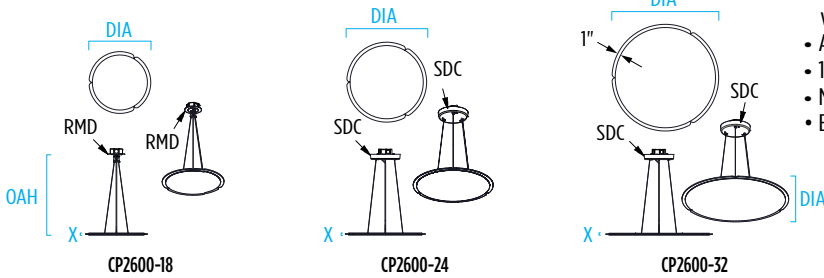

CP2600 SAIL™

18" _24" _32" Diameters

VisaLighting.com/products/Sail

Type: _____ Project: _____ Location: _____

DIMENSIONS^{1,6}

OAH is the distance (in inches) from the bottom of the fixture to the ceiling plane. Example - OAH(144) indicates an overall fixture height of 144"

DIA = Diameter X = Body Height OAH = Std Overall Height WT = Weight

	CP2600-18	CP2600-24	CP2600-32
DIA	18-3/8" (467 mm)	23-3/4" (603 mm)	31-3/4" (806 mm)
X	1/2" (13 mm)		
MIN OAH	6" (152 mm)	9" (229 mm)	12" (305 mm)
OAH	72" (1829 mm)	72" (1829 mm)	72" (1829 mm)
WT	6 lbs (2722 gm)	9 lbs (4002 gm)	14 lbs (6350 gm)

Note: all sizes can be ordered with SDC or RMD driver option

RELATIVE SCALE DRAWING

FEATURES

- Available in 18", 24" and 32" nominal diameters
- Fixture can be hung at various angles – some field adjustability. Maximum angle is 30°
- High or low lumen output; ambient illumination; 0-10 VDC dimming to 1%
- Optional 90+ CRI
- Efficient LED array is enhanced with EdgeGlide™ Optics
- Suspended by three 1/16" diameter stainless steel cables. Cables can be field adjusted to shorter length at the canopy during installation
- 3 power cord color options
- Remote Driver (RMD) or Driver in Canopy (SDC) configurations available
- Remote Driver (RMD) includes round canopy 5" diameter and 1/4" deep
- Driver in canopy (SDC) includes round canopy 8-7/8" diameter and 1-1/2" deep
- Canopy mounts over standard octagonal junction box (by others) with provided hardware and is painted white
- Aluminum housing
- 1/4" thick acrylic lens
- Non-VOC powder coat finishes
- ETL listed for damp locations. Not suitable for exterior applications

CP2600 SAIL (cont.)

18" _24" _32" Diameters

SAIL PRODUCT FAMILY

- CP2600-18 – 18" Diameter
- CP2600-24 – 24" Diameter
- CP2600-32 – 32" Diameter

SUGGESTED VARIATIONS

- Custom colors
- Single piece acrylic
- Other shapes
- Top and bottom panels painted different colors