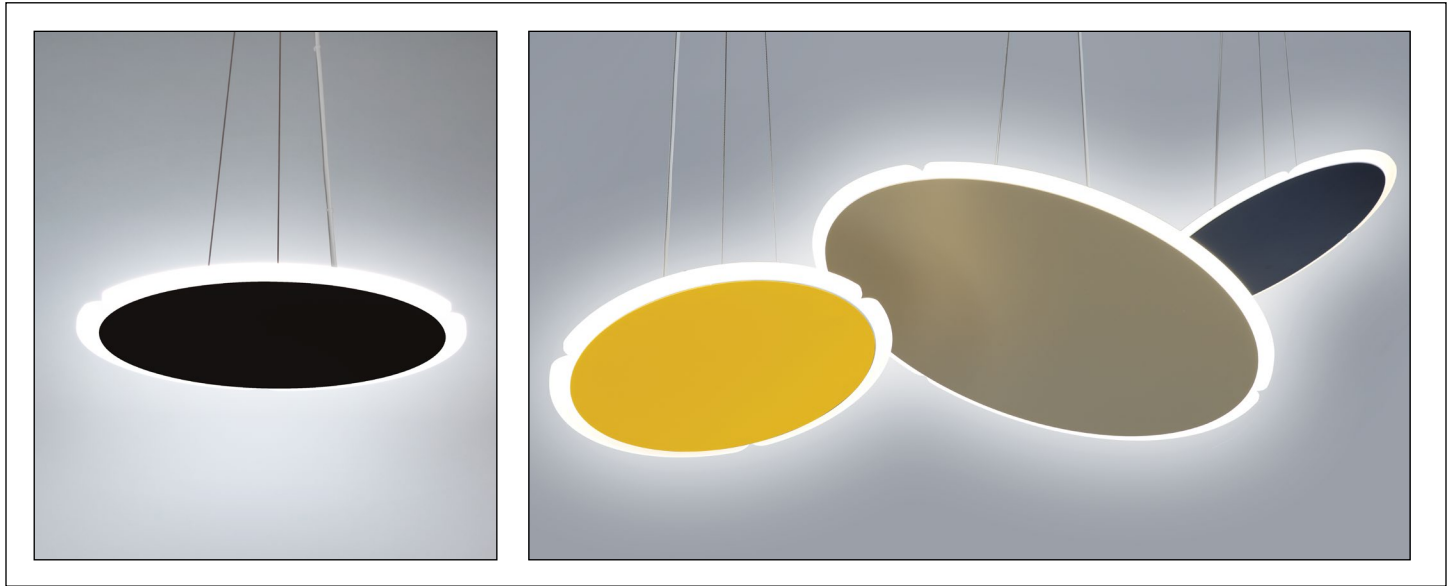

CP2600 SAIL™

18" _24" _32" Diameters

VisaLighting.com/products/Sail

Type: _____ Project: _____ Location: _____

DIMENSIONS^{1,6}

OAH is the distance (in inches) from the bottom of the fixture to the ceiling plane. Example - OAH(144) indicates an overall fixture height of 144"

Note: all sizes can be ordered with SDC or RMD driver option

RELATIVE SCALE DRAWING

FEATURES

- Available in 18", 24" and 32" nominal diameters
- Fixture can be hung at various angles – some field adjustability. Maximum angle is 30°
- High or low lumen output; ambient illumination; 0-10 VDC dimming to 1%
- Optional 90+ CRI
- Efficient LED array is enhanced with EdgeGlide™ Optics
- Suspended by three 1/16" diameter stainless steel cables. Cables can be field adjusted to shorter length at the canopy during installation
- 3 power cord color options
- Remote Driver (RMD) or Driver in Canopy (SDC) configurations available
- Remote Driver (RMD) includes round canopy 5" diameter and 1/4" deep
- Driver in canopy (SDC) includes round canopy 8-7/8" diameter and 1-1/2" deep
- Canopy mounts over standard octagonal junction box (by others) with provided hardware and is painted white
- Aluminum housing
- 1/4" thick acrylic lens
- Non-VOC powder coat finishes
- ETL listed for damp locations. Not suitable for exterior applications

DRIVER⁴ (Select one)

SDC	Surface canopy with integral driver; canopy is painted white
RMD	Remote driver enclosure, has knockouts for conduit connection, may be recess mounted and suitable for insulation contact (type IC)