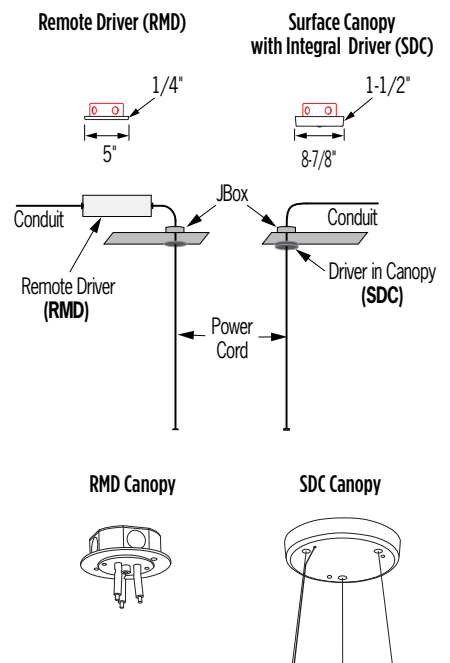

DRIVER AND CANOPY DETAIL

See page 3 for more Remote Driver Information