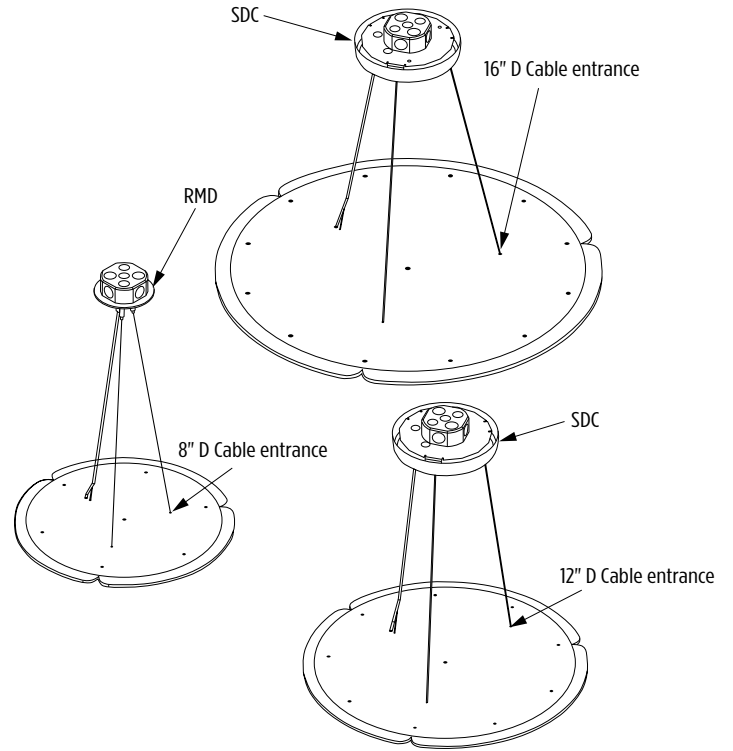

Note: all sizes can be ordered with SDC or RMD driver option

RELATIVE SCALE DRAWING

FEATURES

- Available in 18", 24" and 32" nominal diameters
- Fixture can be hung at various angles – some field adjustability. Maximum angle is 30°
- High or low lumen output; ambient illumination; 0-10 VDC dimming to 1%
- Optional 90+ CRI
- Efficient LED array is enhanced with EdgeGlide™ Optics
- Suspended by three 1/16" diameter stainless steel cables. Cables can be field adjusted to shorter length at the canopy during installation
- 3 power cord color options
- Remote Driver (RMD) or Driver in Canopy (SDC) configurations available
- Remote Driver (RMD) includes round canopy 5" diameter and 1/4" deep
- Driver in canopy (SDC) includes round canopy 8-7/8" diameter and 1-1/2" deep
- Canopy mounts over standard octagonal junction box (by others) with provided hardware and is painted white
- Aluminum housing
- 1/4" thick acrylic lens
- Non-VOC powder coat finishes
- ETL listed for damp locations. Not suitable for exterior applications

DRIVER AND CANOPY DETAIL

See page 3 for more Remote Driver Information

CP2600 SAIL (cont.)

18" _24" _32" Diameters

REMOTE DRIVER (RMD) INFORMATION

Remote driver boxes have knockouts for conduit connections

Maximum Recommended Remote Wiring Distance from RMD to fixture canopy

- 18AWG – 25ft
- 16AWG – 40ft
- 14AWG – 65ft
- 12AWG – 100ft
- 10AWG – 150ft

TOP VIEW (ALL SIZES)

Note: all sizes can be ordered with SDC or RMD driver option

CP2600 SAIL (cont.)

18" _24" _32" Diameters

SAIL PRODUCT FAMILY

- CP2600-18 – 18" Diameter
- CP2600-24 – 24" Diameter
- CP2600-32 – 32" Diameter

SUGGESTED VARIATIONS

- Custom colors
- Single piece acrylic
- Other shapes
- Top and bottom panels painted different colors