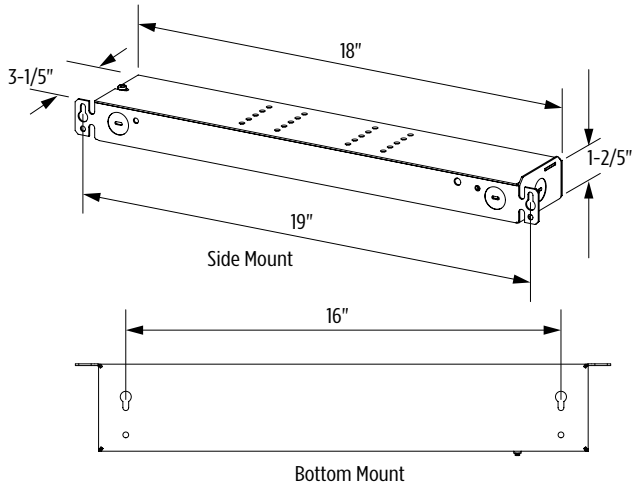

CP2600 SAIL (cont.)

18" _24" _32" Diameters

REMOTE DRIVER (RMD) INFORMATION