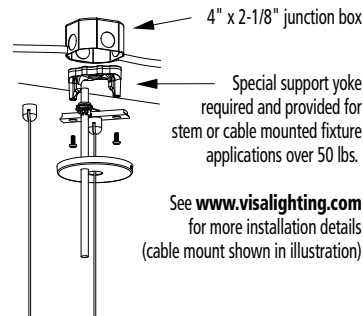

CP5393 AIR FOIL (cont.)

24" Body Height x 16" Width

Fill in shaded boxes using information listed below

CP5393		- MVOLT								
MODEL	BODYLIGHT¹	DOWNLIGHT²	VOLTAGE MVOLT	DOWNLIGHT³ OPTICS	TRIM FINISH	CANOPY FINISH	DIFFUSER⁴	OPTION⁵	OAH⁶	
	L30K L35K L40K RGB	(Optional) L30K(H) L30K(L) L35K(H) L35K(L) L40K(H) L40K(L)		MED NRW WIDE Required with downlight option	See last page for finish order codes	See last page for finish order codes	IRP	DCC	See page 1	

BODYLIGHT¹ (Select one)

Dimmable 0-10V to 1%, Minimum 80CRI, within 3-step MacAdam

Source	CCT	Delivered Lumens	Power (Watts)
L30K	3000K	3300	27
L35K	3500K		27
L40K	4000K	3400	27
RGB			39

DOWNLIGHT² (Optional)

Fixture bottom is solid if no downlight is specified

Source	CCT	Delivered Lumens	Power (Watts)
L30K(H)	3000K	2900	28
L30K(L)	3000K	1400	14
L35K(H)	3500K	3000	28
L35K(L)	3500K	1500	14
L40K(H)	4000K	3100	28
L40K(L)	4000K	1500	14

DOWNLIGHT OPTICS³ (Optional)

Required with downlight option

MED	49° Beam
NRW	35° Beam
WIDE	70° Beam

VOLTAGE

MVOLT	120-277V, 50/60 Hz

DIFFUSER OPTIONS²

Diffuser is matte white acrylic

IRP	Impact resistant polycarbonate lens

OPTION⁵

⚠ Option availability may be interdependent with Other Options

DCC	Damp clear coat for metal finishes (required for 5 year warranty when used in damp locations)

STRUCTURAL BLOCKING DETAILS