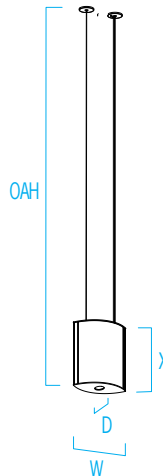

# CP5393 AIR FOIL™

24" Body Height x 16" Width

[VisaLighting.com/products/Air-Foil](http://VisaLighting.com/products/Air-Foil)

Type: \_\_\_\_\_ Project: \_\_\_\_\_ Location: \_\_\_\_\_

## DIMENSIONS<sup>6</sup>

**⚠ OAH must be specified**

OAH is the distance (in inches) from the bottom of the fixture to the ceiling plane. Example - OAH(192) indicates an overall fixture height of 192"

W = Width D = Depth OAH = Standard Overall Height X = Body Height

W	16-1/4"	(921 mm)
D	7-1/4"	(184 mm)
OAH	192"	(4877 mm)
X	26"	(660 mm)

## RELATIVE SCALE DRAWING

Door Height = 7'  
Ceiling Height = 24'  
Silhouette Height = 6'