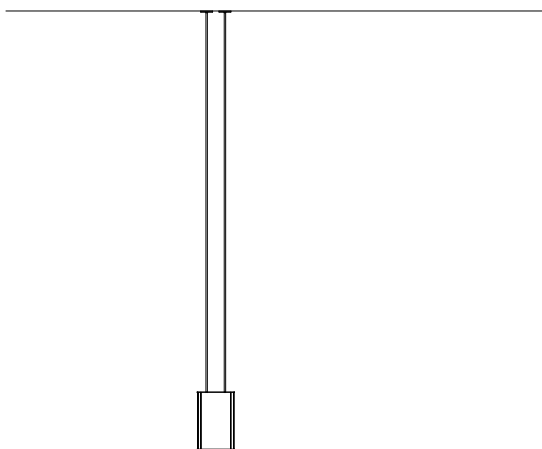

# CP5393 AIR FOIL™

24" Body Height x 16" Width

[VisaLighting.com/products/Air-Foil](http://VisaLighting.com/products/Air-Foil)

Type: \_\_\_\_\_ Project: \_\_\_\_\_ Location: \_\_\_\_\_

## DIMENSIONS<sup>6</sup>

**⚠ OAH must be specified**

OAH is the distance (in inches) from the bottom of the fixture to the ceiling plane. Example - OAH(192) indicates an overall fixture height of 192"

W = Width D = Depth OAH = Standard Overall Height X = Body Height

W	16-1/4"	(921 mm)
D	7-1/4"	(184 mm)
OAH	192"	(4877 mm)
X	26"	(660 mm)

## RELATIVE SCALE DRAWING

Door Height = 7'  
Ceiling Height = 24'  
Silhouette Height = 6'