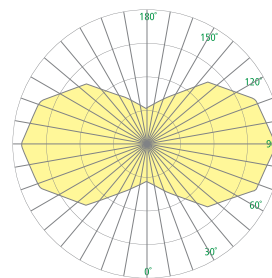

PHOTOMETRICS