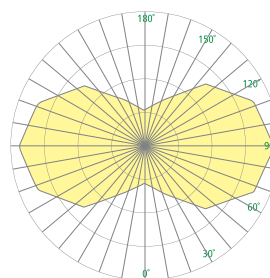

CP5395 AIR FOIL™

36" Body Height x 16" Width

[VisaLighting.com/products/Air-Foil](https://www.VisaLighting.com/products/Air-Foil)

Type: _____ Project: _____ Location: _____

DIMENSIONS⁶

▲ OAH must be specified

OAH is the distance (in inches) from the bottom of the fixture to the ceiling plane. Example - OAH(192) indicates an overall fixture height of 192"

W = Width D = Depth OAH = Standard Overall Height X = Body Height

W	16-1/4"	(921 mm)
D	7-1/4"	(184 mm)
OAH	192"	(4877 mm)
X	37"	(940 mm)

RELATIVE SCALE DRAWING

FEATURES

- BAA (Buy American Act) and BABA (Build American, Buy America) compliant
- Integral driver
- Modular design for replacement of source and driver
- Optional recessed downlight with high and low lumen input
- Edge lit trim
- Color changing RGB is DMX compatible (controls by others)
- Matte white acrylic diffuser
- Optional specialty diffuser materials available, including Vara Kamin's Impressions of Light® images which are replicated from Kamin's original works of art
- Power cord is white; cable is stainless steel
- No VOC powder coat paint finish; Low VOC clear coat on metal finishes
- ETL listed for damp locations. Not recommended for exterior applications

PHOTOMETRICS

CP5395 AIR FOIL (cont.)

36" Body Height x 16" Width

Fill in shaded boxes using information listed below

CP5395		- MVOLT								
MODEL	BODYLIGHT ¹	DOWNLIGHT ²	VOLTAGE MVOLT	DOWNLIGHT ³ OPTICS	TRIM FINISH	CANOPY FINISH	DIFFUSER ⁴	OPTION ⁵	OAH ⁶	
	L30K L35K L40K RGB	(Optional) L30K(H) L30K(L) L35K(H) L35K(L) L40K(H) L40K(L)		MED NRW WIDE Required with downlight option	See last page for finish order codes	See last page for finish order codes	IRP	DCC	See page 1	