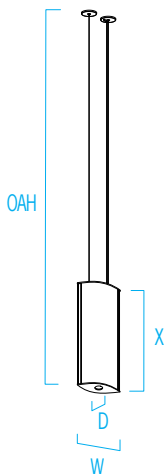

CP5395 AIR FOIL™

36" Body Height x 16" Width

[VisaLighting.com/products/Air-Foil](https://www.VisaLighting.com/products/Air-Foil)

Type: _____ Project: _____ Location: _____

DIMENSIONS⁶

▲ OAH must be specified

OAH is the distance (in inches) from the bottom of the fixture to the ceiling plane. Example - OAH(192) indicates an overall fixture height of 192"

W = Width D = Depth OAH = Standard Overall Height X = Body Height

W	16-1/4"	(921 mm)
D	7-1/4"	(184 mm)
OAH	192"	(4877 mm)
X	37"	(940 mm)

RELATIVE SCALE DRAWING

FEATURES

- BAA (Buy American Act) and BABA (Build American, Buy America) compliant
- Integral driver
- Modular design for replacement of source and driver
- Optional recessed downlight with high and low lumen input
- Edge lit trim
- Color changing RGB is DMX compatible (controls by others)
- Matte white acrylic diffuser
- Optional specialty diffuser materials available, including Vara Kamin's Impressions of Light® images which are replicated from Kamin's original works of art
- Power cord is white; cable is stainless steel
- No VOC powder coat paint finish; Low VOC clear coat on metal finishes
- ETL listed for damp locations. Not recommended for exterior applications

PHOTOMETRICS

CP5395 AIR FOIL (cont.)

36" Body Height x 16" Width

Fill in shaded boxes using information listed below

CP5395		- MVOLT								
MODEL	BODYLIGHT ¹	DOWNLIGHT ²	VOLTAGE MVOLT	DOWNLIGHT ³ OPTICS	TRIM FINISH	CANOPY FINISH	DIFFUSER ⁴	OPTION ⁵	OAH ⁶	
	L30K L35K L40K RGB	(Optional) L30K(H) L30K(L) L35K(H) L35K(L) L40K(H) L40K(L)		MED NRW WIDE Required with downlight option	See last page for finish order codes	See last page for finish order codes	IRP	DCC	See page 1	