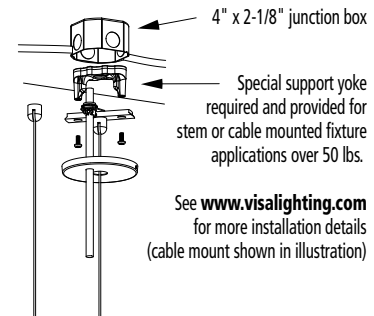

CP5395 AIR FOIL (cont.)

36" Body Height x 16" Width

Fill in shaded boxes using information listed below

CP5395		- MVOLT								
MODEL	BODYLIGHT¹	DOWNLIGHT²	VOLTAGE MVOLT	DOWNLIGHT³ OPTICS	TRIM FINISH	CANOPY FINISH	DIFFUSER⁴	OPTION⁵	OAH⁶	
	L30K L35K L40K RGB	(Optional) L30K(H) L30K(L) L35K(H) L35K(L) L40K(H) L40K(L)		MED NRW WIDE Required with downlight option	See last page for finish order codes	See last page for finish order codes	IRP	DCC	See page 1	

BODYLIGHT¹ (Select one)

Dimmable 0-10V to 1%, Minimum 80CRI, within 3-step MacAdam

Source	CCT	Delivered Lumens	Power (Watts)
L30K	3000K	4600	38
L35K	3500K		38
L40K	4000K	4700	38
RGB			58

DOWNLIGHT² (Optional)

Fixture bottom is solid if no downlight is specified

Source	CCT	Delivered Lumens	Power (Watts)
L30K(H)	3000K	2900	28
L30K(L)	3000K	1400	14
L35K(H)	3500K	3000	28
L35K(L)	3500K	1500	14
L40K(H)	4000K	3100	28
L40K(L)	4000K	1500	14

DOWNLIGHT OPTICS³ (Optional)

Required with downlight option

MED	49° Beam
NRW	35° Beam
WIDE	70° Beam

VOLTAGE

MVOLT	120-277V, 50/60 Hz

DIFFUSER OPTIONS⁴

Diffuser is matte white acrylic

IRP	Impact resistant polycarbonate lens

STRUCTURAL BLOCKING DETAILS

OPTION⁵

▲ Option availability may be interdependent with Other Options

DCC	Damp clear coat for metal finishes (required for 5 year warranty when used in damp locations)