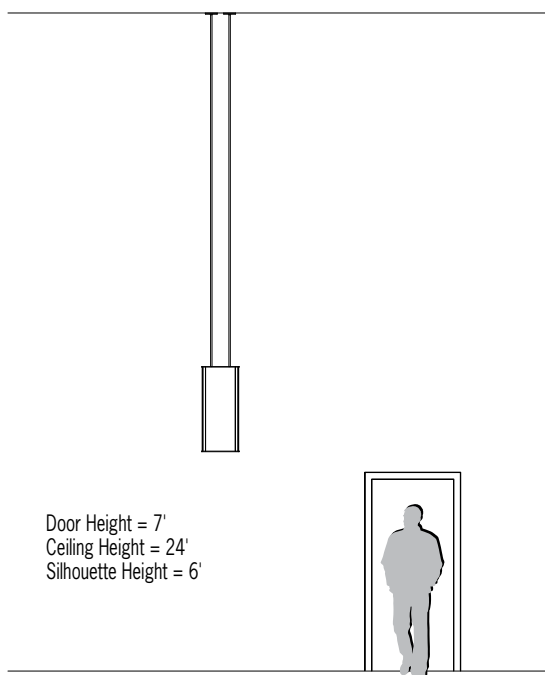

CP5395 AIR FOIL™

36" Body Height x 16" Width

[VisaLighting.com/products/Air-Foil](https://www.VisaLighting.com/products/Air-Foil)

Type: _____ Project: _____ Location: _____

DIMENSIONS⁶

▲ OAH must be specified

OAH is the distance (in inches) from the bottom of the fixture to the ceiling plane. Example - OAH(192) indicates an overall fixture height of 192"

W = Width D = Depth OAH = Standard Overall Height X = Body Height

W	16-1/4"	(921 mm)
D	7-1/4"	(184 mm)
OAH	192"	(4877 mm)
X	37"	(940 mm)

RELATIVE SCALE DRAWING

FEATURES

- BAA (Buy American Act) and BABA (Build American, Buy America) compliant
- Integral driver
- Modular design for replacement of source and driver
- Optional recessed downlight with high and low lumen input
- Edge lit trim
- Color changing RGB is DMX compatible (controls by others)
- Matte white acrylic diffuser
- Optional specialty diffuser materials available, including Vara Kamin's Impressions of Light® images which are replicated from Kamin's original works of art
- Power cord is white; cable is stainless steel
- No VOC powder coat paint finish; Low VOC clear coat on metal finishes
- ETL listed for damp locations. Not recommended for exterior applications

PHOTOMETRICS

CP5395 AIR FOIL (cont.)

36" Body Height x 16" Width

Fill in shaded boxes using information listed below

CP5395		- MVOLT								
MODEL	BODYLIGHT ¹	DOWNLIGHT ²	VOLTAGE MVOLT	DOWNLIGHT ³ OPTICS	TRIM FINISH	CANOPY FINISH	DIFFUSER ⁴	OPTION ⁵	OAH ⁶	
	L30K L35K L40K RGB	(Optional) L30K(H) L30K(L) L35K(H) L35K(L) L40K(H) L40K(L)		MED NRW WIDE Required with downlight option	See last page for finish order codes	See last page for finish order codes	IRP	DCC	See page 1	