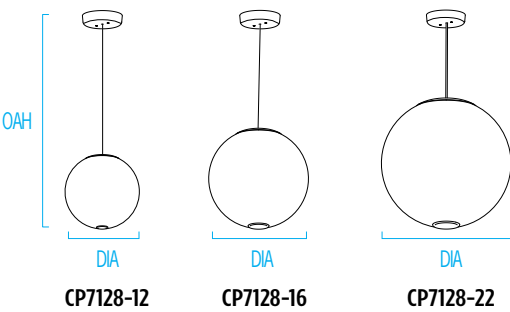

CP7128 ZUME™ IN DL

Indoor Luminous Globe with RGBW Bodylight and White Downlight

VisaLighting.com/products/Zume-DL

Type: _____ Project: _____ Location: _____

DIMENSIONS ^{1,6} **OAH MUST BE SPECIFIED**

OAH is the distance (in inches) from the bottom of the fixture to the ceiling plane.

DIA = Diameter OAH = Standard Overall Height WT=Weight

CP7128-	12	16	22
DIA	12" (305 mm)	16" (406 mm)	22" (559 mm)
MIN OAH	20" (508 mm)	24" (610 mm)	30" (762 mm)
STD OAH	72" (1829 mm)	72" (1829 mm)	72" (1829 mm)
MAX OAH	192" (4877 mm)	192" (4877 mm)	192" (4877 mm)
WT	12 lbs	13 lbs	16 lbs

RELATIVE SCALE DRAWING

FEATURES

- BAA (Buy American Act) and BABA (Build American, Buy America) compliant
- Downlight, 0-10V dimmable (controls by others), with optional narrow, medium, or wide optical distribution
- Remote driver (RMD) standard, suitable for insulation contact (Type IC)
- Includes round canopy 5-1/4" diameter and 1/2" deep
- Suspended by 5/8" diameter stem
- Canopy mounts over 4" octagonal junction box (by others) with provided hardware. Canopy finished to match cap, stem and bezel
- One piece gloss white acrylic globe for seamless appearance
- Optional DMX control for downlight
- Non-VOC powder coat finishes
- ETL listed for damp locations. Not suited for exterior application

SPHERE PHOTOMETRICS

CP7128 ZUME™ IN DL (cont.)

Indoor Luminous Globe with RGBW Bodylight and White Downlight

Fill in shaded boxes using information listed below

CP7128		RGBW			- MVOLT				
MODEL	DIAMETER¹ 12" 16" 22"	BODYLIGHT SOURCE RGBW	DOWNLIGHT² SOURCE L30K L35K L40K	DOWNLIGHT³ OUTPUT LOW (L) MED (M) HIGH (H)	VOLTAGE MVOLT	DOWNLIGHT⁴ OPTIC NRW MED WIDE	CAP, STEM AND CANOPY FINISH See last page for finish order codes	OPTION⁵ DMX	OAH⁶ See page 1