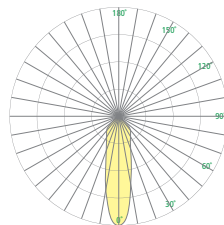

DIA = Diameter OAH = Standard Overall Height WT=Weight

CP7128-	12	16	22
DIA	12" (305 mm)	16" (406 mm)	22" (559 mm)
MIN OAH	20" (508 mm)	24" (610 mm)	30" (762 mm)
STD OAH	72" (1829 mm)	72" (1829 mm)	72" (1829 mm)
MAX OAH	192" (4877 mm)	192" (4877 mm)	192" (4877 mm)
WT	12 lbs	13 lbs	16 lbs

Option	Delivered Lumens		POWER (WATTS)
	L30K/L35K	L40K	
LOW	860	875	6
MED	1400	1425	10
HIGH	2000	2040	15

Downlight Optic ⁴	
NRW	27° Beam
MED	41° Beam
WIDE	52° Beam

CP7128-NRW

CP7128-MED

CP7128-WIDE

MAX REMOTE DISTANCE PER FIXTURE