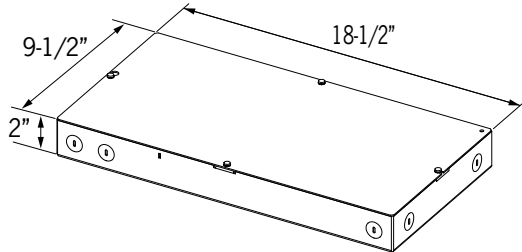

CP7128 ZUME™ IN DL (cont.)

Indoor Luminous Globe with RGBW Bodylight and White Downlight

REMOTE DRIVER (RMD) INFORMATION

18" Box Dimensions

Remote driver boxes have knockouts for conduit connections

**Multiple fixtures can be powered by one remote driver (RMD). Please contact factory to help configure your installation.

Driver and DMX module included with each fixture