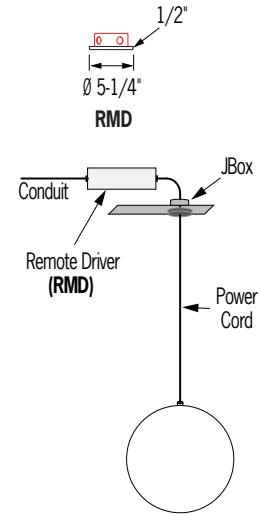

DMX SETTINGS AND MAXIMUM LUMEN OUTPUTS FOR VARIOUS COLORS

Color	8-Bit DMX values				Max Lumens		
	R	G	B	W	CP7128-12	CP7128-16	CP7128-22
Red	255	0	0	0	133	197	247
Green	0	255	0	0	337	500	626
Blue	0	0	0	255	62	92	115
2700K	52	0	3	255	461	684	857
3000K	0	0	0	255	434	644	808
3500K	7	21	25	255	470	697	873
4000K	15	61	34	255	532	789	989
5000K	22	100	79	255	594	881	1104
6500K	8	87	138	255	585	868	1088