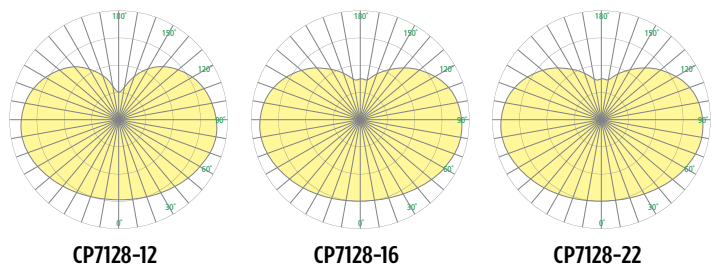

CP7128 ZUME™ IN DL

Indoor Luminous Globe with RGBW Bodylight and White Downlight

VisaLighting.com/products/Zume-DL

Type: _____ Project: _____ Location: _____

DIMENSIONS ^{1,6} **OAH MUST BE SPECIFIED**

OAH is the distance (in inches) from the bottom of the fixture to the ceiling plane.

DIA = Diameter OAH = Standard Overall Height WT=Weight

CP7128-	12	16	22
DIA	12" (305 mm)	16" (406 mm)	22" (559 mm)
MIN OAH	20" (508 mm)	24" (610 mm)	30" (762 mm)
STD OAH	72" (1829 mm)	72" (1829 mm)	72" (1829 mm)
MAX OAH	192" (4877 mm)	192" (4877 mm)	192" (4877 mm)
WT	12 lbs	13 lbs	16 lbs

RELATIVE SCALE DRAWING

FEATURES

- BAA (Buy American Act) and BABA (Build American, Buy America) compliant
- Downlight, 0-10V dimmable (controls by others), with optional narrow, medium, or wide optical distribution
- Remote driver (RMD) standard, suitable for insulation contact (Type IC)
- Includes round canopy 5-1/4" diameter and 1/2" deep
- Suspended by 5/8" diameter stem
- Canopy mounts over 4" octagonal junction box (by others) with provided hardware. Canopy finished to match cap, stem and bezel
- One piece gloss white acrylic globe for seamless appearance
- Optional DMX control for downlight
- Non-VOC powder coat finishes
- ETL listed for damp locations. Not suited for exterior application

SPHERE PHOTOMETRICS

CP7128 ZUME™ IN DL (cont.)

Indoor Luminous Globe with RGBW Bodylight and White Downlight

Fill in shaded boxes using information listed below

CP7128		RGBW			- MVOLT				
MODEL	DIAMETER¹ 12" 16" 22"	BODYLIGHT SOURCE RGBW	DOWNLIGHT² SOURCE L30K L35K L40K	DOWNLIGHT³ OUTPUT LOW (L) MED (M) HIGH (H)	VOLTAGE MVOLT	DOWNLIGHT⁴ OPTIC NRW MED WIDE	CAP, STEM AND CANOPY FINISH See last page for finish order codes	OPTION⁵ DMX	OAH⁶ See page 1