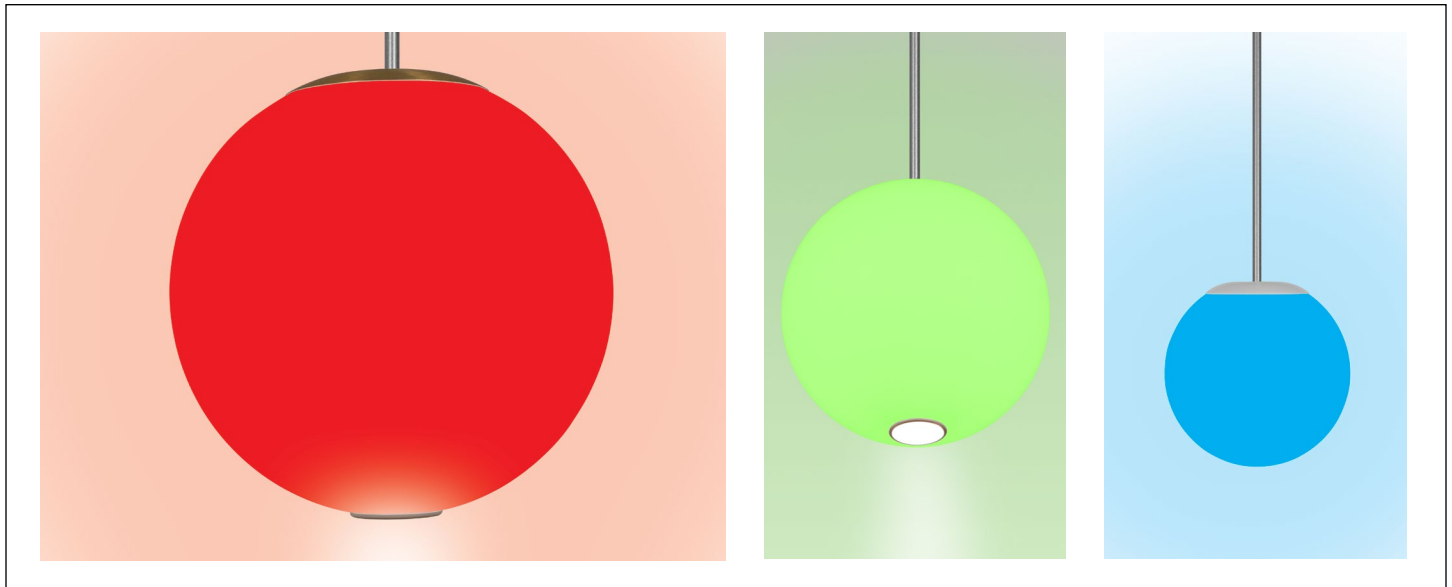

CP7128 ZUME™ IN DL

Indoor Luminous Globe with RGBW Bodylight and White Downlight

VisaLighting.com/products/Zume-DL

Type: _____ Project: _____ Location: _____

DIMENSIONS ^{1,6} **OAH MUST BE SPECIFIED**

OAH is the distance (in inches) from the bottom of the fixture to the ceiling plane.

DIA = Diameter OAH = Standard Overall Height WT=Weight

CP7128-	12	16	22
DIA	12" (305 mm)	16" (406 mm)	22" (559 mm)
MIN OAH	20" (508 mm)	24" (610 mm)	30" (762 mm)
STD OAH	72" (1829 mm)	72" (1829 mm)	72" (1829 mm)
MAX OAH	192" (4877 mm)	192" (4877 mm)	192" (4877 mm)
WT	12 lbs	13 lbs	16 lbs

RELATIVE SCALE DRAWING

FEATURES

- BAA (Buy American Act) and BABA (Build American, Buy America) compliant
- Downlight, 0-10V dimmable (controls by others), with optional narrow, medium, or wide optical distribution
- Remote driver (RMD) standard, suitable for insulation contact (Type IC)
- Includes round canopy 5-1/4" diameter and 1/2" deep
- Suspended by 5/8" diameter stem
- Canopy mounts over 4" octagonal junction box (by others) with provided hardware. Canopy finished to match cap, stem and bezel
- One piece gloss white acrylic globe for seamless appearance
- Optional DMX control for downlight
- Non-VOC powder coat finishes
- ETL listed for damp locations. Not suited for exterior application

SPHERE PHOTOMETRICS

CP7128 ZUME™ IN DL (cont.)

Indoor Luminous Globe with RGBW Bodylight and White Downlight

Fill in shaded boxes using information listed below

CP7128		RGBW			- MVOLT				
MODEL	DIAMETER¹ 12" 16" 22"	BODYLIGHT SOURCE RGBW	DOWNLIGHT² SOURCE L30K L35K L40K	DOWNLIGHT³ OUTPUT LOW (L) MED (M) HIGH (H)	VOLTAGE MVOLT	DOWNLIGHT⁴ OPTIC NRW MED WIDE	CAP, STEM AND CANOPY FINISH See last page for finish order codes	OPTION⁵ DMX	OAH⁶ See page 1