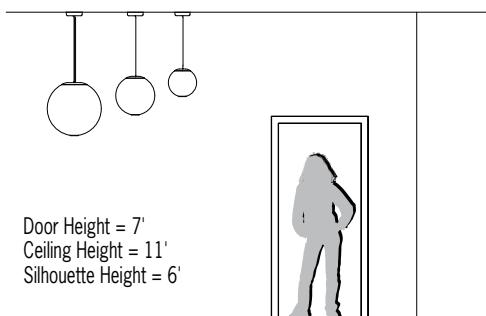

RELATIVE SCALE DRAWING