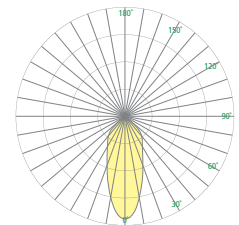

DIA = Diameter OAH = Standard Overall Height WT=Weight

CP7128-	12	16	22
DIA	12" (305 mm)	16" (406 mm)	22" (559 mm)
MIN OAH	20" (508 mm)	24" (610 mm)	30" (762 mm)
STD OAH	72" (1829 mm)	72" (1829 mm)	72" (1829 mm)
MAX OAH	192" (4877 mm)	192" (4877 mm)	192" (4877 mm)
WT	12 lbs	13 lbs	16 lbs

Option	Delivered Lumens		POWER (WATTS)
	L30K/L35K	L40K	
LOW	860	875	6
MED	1400	1425	10
HIGH	2000	2040	15

Downlight Optic ⁴	
NRW	27° Beam
MED	41° Beam
WIDE	52° Beam

CP7128-NRW

CP7128-MED

CP7128-WIDE

MAX REMOTE DISTANCE PER FIXTURE

WIRE AWG	Maximum Distance (Ft)		
	CP7128-12	CP7128-16	CP7128-22
12	100	100	100
14	100	100	100
16	100	75	50
18	75	50	40

All distances in feet

OPTION⁵ (Select one)

DMX	DMX control of downlight
-----	--------------------------