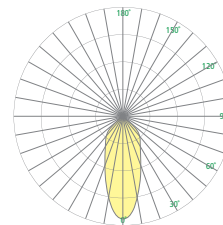

DIA = Diameter OAH = Standard Overall Height WT=Weight

CP7128-	12	16	22
DIA	12" (305 mm)	16" (406 mm)	22" (559 mm)
MIN OAH	20" (508 mm)	24" (610 mm)	30" (762 mm)
STD OAH	72" (1829 mm)	72" (1829 mm)	72" (1829 mm)
MAX OAH	192" (4877 mm)	192" (4877 mm)	192" (4877 mm)
WT	12 lbs	13 lbs	16 lbs

Option	Delivered Lumens		POWER (WATTS)
	L30K/L35K	L40K	
LOW	860	875	6
MED	1400	1425	10
HIGH	2000	2040	15

Downlight Optic ⁴	
NRW	27° Beam
MED	41° Beam
WIDE	52° Beam

CP7128-NRW

CP7128-MED

CP7128-WIDE

MAX REMOTE DISTANCE PER FIXTURE