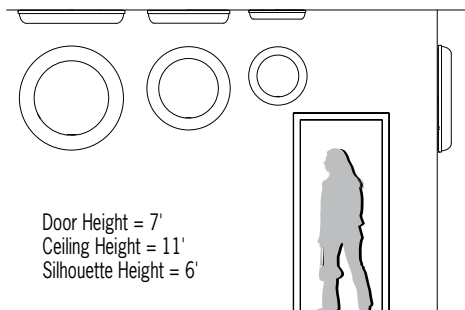

RELATIVE SCALE DRAWING