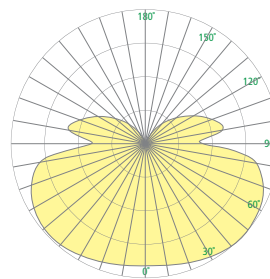

PHOTOMETRICS

Buy American
Compliant

ADA Compliant
(CV5700PSX)

ETL Listed

5 Year Warranty