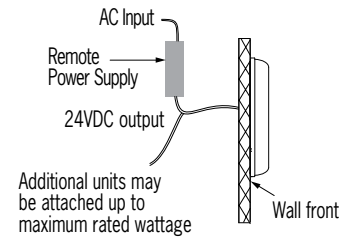

MERIDIAN ROUND (cont.)

CV5700PSX (ADA), CV5702PSX and 5704PSX Sconces - Low Voltage

Fill in shaded boxes using information listed below

24VDC				
MODEL¹ CV5700PSX CV5702PSX CV5704PSX <i>See page 1</i>	SOURCE² L30K(H) L30K(L) L35K(H) L35K(L) L40K(H) L40K(L)	VOLTAGE 24VDC	FINISH <i>See last page for finish order codes</i>	OPTION³ DCC

Power Supply is not included - Order separately (See Accessory section below)

SOURCE² (Select one)

Dimmable 0-10V to 1%, Minimum 80CRI, within 3-step MacAdam

SOURCE	CCT	CV5700PSX		CV5702PSX		CV5704PSX	
		Delivered Lumens	Power (Watts)	Delivered Lumens	Power (Watts)	Delivered Lumens	Power (Watts)
L30K(H)	3000K	2800	30	4600	47	6600	67
L30K(L)	3000K	2100	23	3500	36	4900	51
L35K(H)	3500K	2800	30	4600	47	6600	67
L35K(L)	3500K	2100	23	3500	36	4900	51
L40K(H)	4000K	2800	30	4600	47	6600	67
L40K(L)	4000K	2100	23	3500	36	4900	51

VOLTAGE

24VDC	24VDC

MOUNTING DETAIL

OPTION³

▲ Option availability may be interdependent with Other Options

DCC	Damp clear coat for metal finishes (required for 5 year warranty when used in damp locations)

ACCESSORY (Order separately)

PS-24VDC90W02	24VDC 90 watt power supply; 0-10V dimmable, specify 120V or 277V input. 20' maximum remote distance. Express 10 day shipping option (XPS) available. Can power maximum of (3) CV5700PSX fixtures using a single power supply