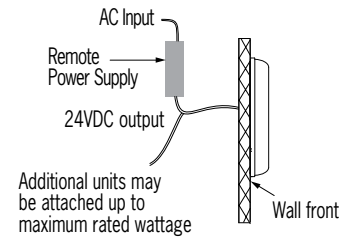

MERIDIAN SQUARE (cont.)

CV5710PSX, CV5712PSX and 5714PSX Sconces - Low Voltage

Fill in shaded boxes using information listed below

24VDC				
MODEL¹ CV5710PSX CV5712PSX CV5714PSX See page 1	SOURCE² L30K(H) L30K(L) L35K(H) L35K(L) L40K(H) L40K(L)	VOLTAGE 24VDC	FINISH See last page for finish order codes	OPTION³ DCC

Power Supply is not included - Order separately (See Accessory section below)

SOURCE² (Select one)

Dimmable 0-10V to 1%, Minimum 80CRI, within 3-step MacAdam

SOURCE	CCT	CV5710PSX		CV5712PSX		CV5714PSX	
		Delivered Lumens	Power (Watts)	Delivered Lumens	Power (Watts)	Delivered Lumens	Power (Watts)
L30K(H)	3000K	1800	20	3800	40	6800	69
L30K(L)	3000K	1400	16	2800	30	5100	53
L35K(H)	3500K	1800	20	3800	40	6800	69
L35K(L)	3500K	1400	16	2800	30	5100	53
L40K(H)	4000K	1800	20	3800	40	6800	69
L40K(L)	4000K	1400	16	2800	30	5100	53

VOLTAGE

24VDC	24VDC

MOUNTING DETAIL

OPTION³

⚠ Option availability may be interdependent with Other Options

DCC	Damp clear coat for metal finishes (required for 5 year warranty when used in damp locations)

ACCESSORY (Order separately)

PS-24VDC90W02	24VDC 90 watt power supply; 0-10V dimmable, specify 120V or 277V input. 20' maximum remote distance. Express 10 day shipping option (XPS) available. Can power maximum of (3) CV5700PSX fixtures using a single power supply