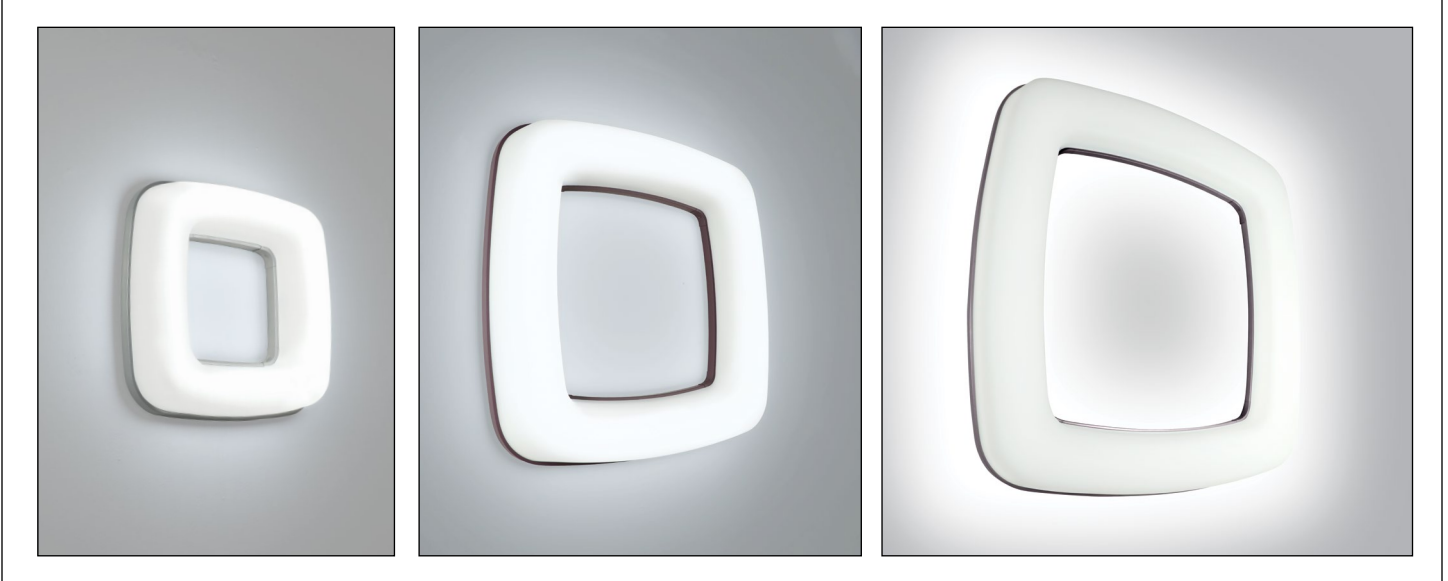

# MERIDIAN SQUARE™

CV5710PSX, CV5712PSX and CV5714PSX Sconces - Low Voltage

U.S. Patent D812,283

[Visalighting.com/products/Meridian-Square](https://visalighting.com/products/Meridian-Square)

Type: \_\_\_\_\_ Project: \_\_\_\_\_ Location: \_\_\_\_\_

## DIMENSIONS<sup>1</sup>

Depth is measured from wall to front of fixture

W = Width D = Depth

	CV5710PSX	CV5712PSX	CV5714PSX
W	15" (381 mm)	28-1/8" (714 mm)	46-1/2" (1181 mm)
D	3-1/2" (89 mm)	4" (102 mm)	4" (102 mm)