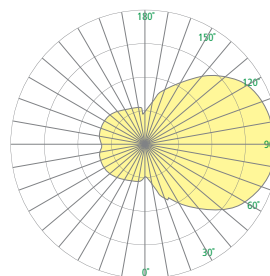

PHOTOMETRICS