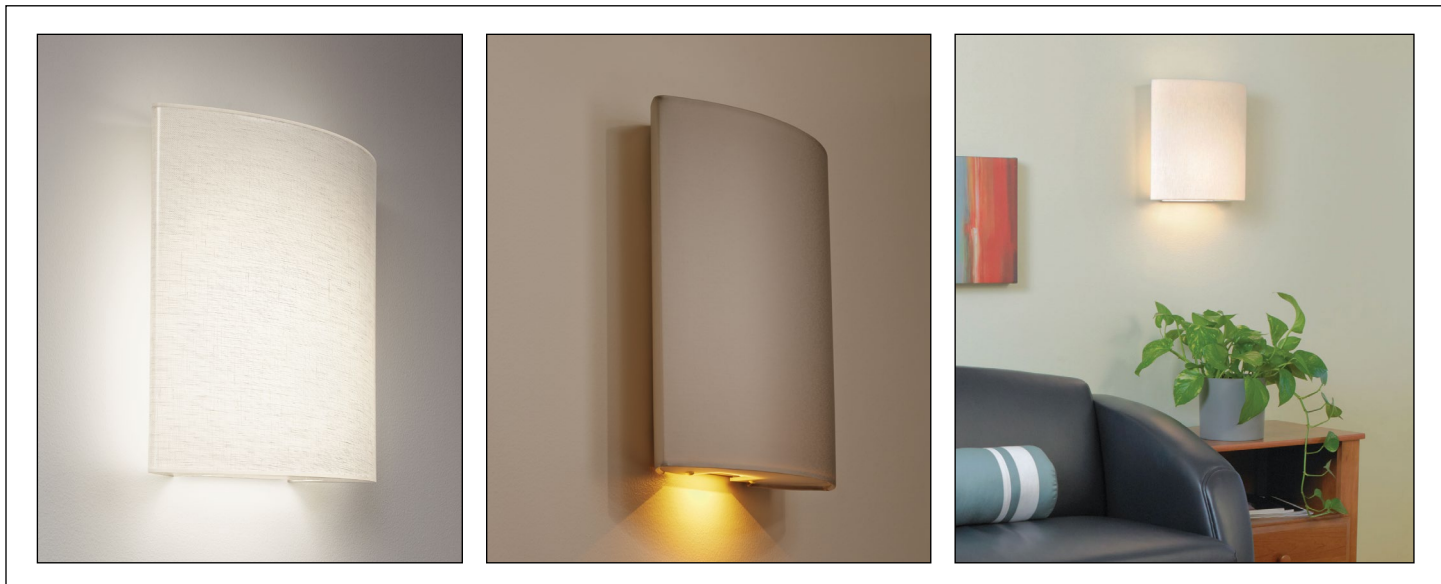

CB1900 UNITY™

12" ADA Sconce

Visalighting.com/products/Indoor/Unity

Type: _____ Project: _____ Location: _____

DIMENSIONS

Depth is measured from wall to front of fixture

W = Width H = Height D = Depth

W	12"	(305 mm)
H	12"	(305 mm)
D	4"	(102 mm)

FEATURES

- Amber night light option to minimize patient disturbance
- Easy to clean Tri-lam vinyl coated shade with fabric look
- Antimicrobial housing finish
- ETL listed for damp locations. Not suitable for exterior applications