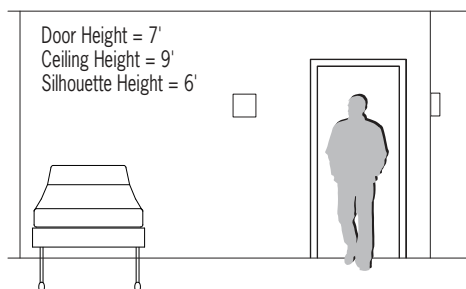

RELATIVE SCALE DRAWING