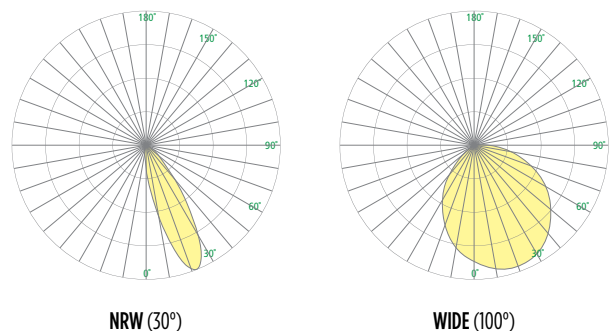

PHOTOMETRICS