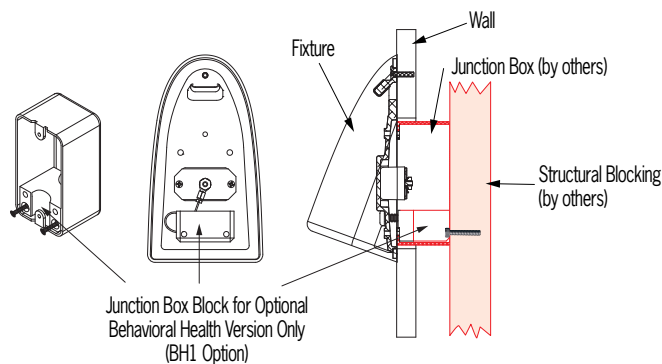

**OPTICAL DISTRIBUTION<sup>2</sup>** (Select one)

Narrow (NRW) is the recommended selection for task lighting

<b>NRW</b>	30°
<b>WIDE</b>	100° Diffuse

**OPTION<sup>4</sup>**

<b>BH1</b>	Supplemental Bracket Hardware for high abuse (Pin-In-Torx screws standard with fixture)
------------	--

**HIGH ABUSE SUPPLEMENTAL MOUNTING (BH1) OPTION**

30° optical distribution

100° optical distribution