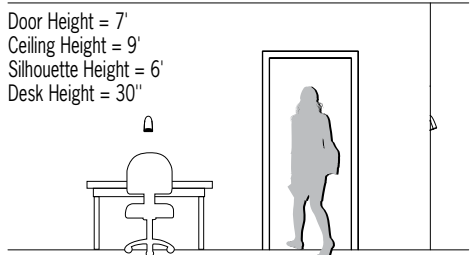

### DIMENSIONS

Depth is measured from wall to front of fixture

W = Width H = Height D = Depth MC=Fixture edge to mounting center

W	3-3/4"	(95 mm)
H	6-3/4"	(171 mm)
D	3"	(76 mm)
MC	2-1/2"	(65mm)

### RELATIVE SCALE DRAWING