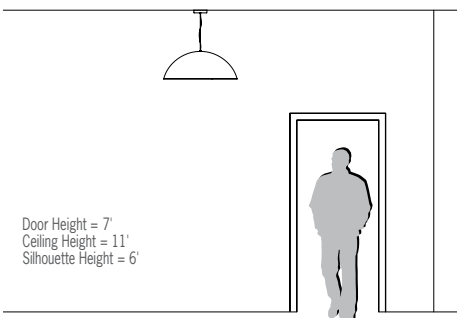

CP4412 HELLEN

32" Direct Pendant

VisaLighting.com/products/Hellen

Type: _____ Project: _____ Location: _____

DIMENSIONS ⁴

DIA = Diameter X = Body Height OAH = Standard Overall Height WT = Weight

DIA 32" (813 mm)
 X 12-1/4" (305 mm)
 OAH 120" (3048 mm)
 WT 18 lbs (8165 gm)

RELATIVE SCALE DRAWING

FEATURES

- Flat white acrylic lens and contoured bottom reflector
- High or low lumen output options
- Integral driver in canopy
- Optional 90+ CRI (2700K sources are 90+ CRI standard)
- Slim white power cord and aircraft cable suspension
- Canopy is painted white
- Mounts over standard 4x4 or octagonal j-box
- Hand spun aluminum dome and bottom reflector
- Non-VOC powder-coat finishes on outer dome and bottom reflector
- ETL listed for damp locations. Not suitable for exterior applications