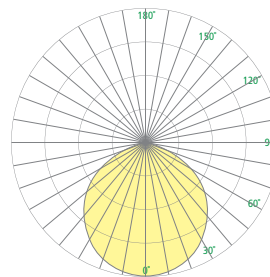

PHOTOMETRICS

Compliant

ETL Listed

5 Year Warranty