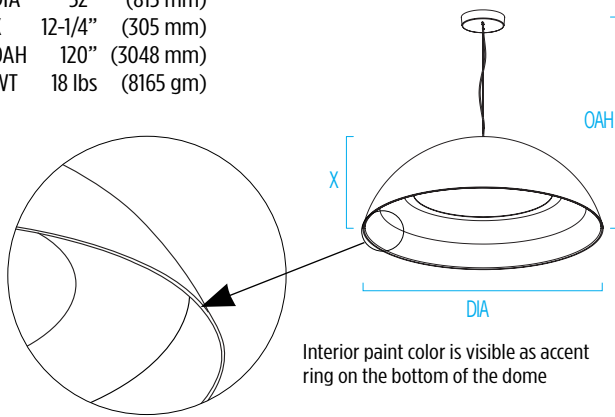

CP4412 HELLEN

32" Direct Pendant

VisaLighting.com/products/Hellen

Type: _____ Project: _____ Location: _____

DIMENSIONS ⁴

DIA = Diameter X = Body Height OAH = Standard Overall Height WT = Weight

DIA 32" (813 mm)
 X 12-1/4" (305 mm)
 OAH 120" (3048 mm)
 WT 18 lbs (8165 gm)

RELATIVE SCALE DRAWING

FEATURES

- Flat white acrylic lens and contoured bottom reflector
- High or low lumen output options
- Integral driver in canopy
- Optional 90+ CRI (2700K sources are 90+ CRI standard)
- Slim white power cord and aircraft cable suspension
- Canopy is painted white
- Mounts over standard 4x4 or octagonal j-box
- Hand spun aluminum dome and bottom reflector
- Non-VOC powder-coat finishes on outer dome and bottom reflector
- ETL listed for damp locations. Not suitable for exterior applications