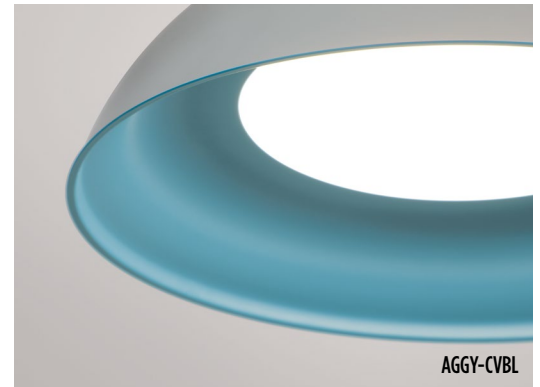

CP4412 HELLEN

32" Direct Pendant

VisaLighting.com/products/Hellen

Type: _____ Project: _____ Location: _____

DIMENSIONS ⁴

DIA = Diameter X = Body Height OAH = Standard Overall Height WT = Weight

DIA 32" (813 mm)
 X 12-1/4" (305 mm)
 OAH 120" (3048 mm)
 WT 18 lbs (8165 gm)

RELATIVE SCALE DRAWING

FEATURES

- Flat white acrylic lens and contoured bottom reflector
- High or low lumen output options
- Integral driver in canopy
- Optional 90+ CRI (2700K sources are 90+ CRI standard)
- Slim white power cord and aircraft cable suspension
- Canopy is painted white
- Mounts over standard 4x4 or octagonal j-box
- Hand spun aluminum dome and bottom reflector
- Non-VOC powder-coat finishes on outer dome and bottom reflector
- ETL listed for damp locations. Not suitable for exterior applications

CP4412 HELLEN (cont.)

32" Direct Pendant

SUGGESTED VARIATIONS

- Stem suspension
- Remote driver
- Custom colors
- Larger size

HELLEN PRODUCT FAMILY

- CP4408 – 16"
- CP4410 – 24"
- CP4412 – 32"

See [Visalighting.com/products/Hellen](https://visalighting.com/products/Hellen) for more information