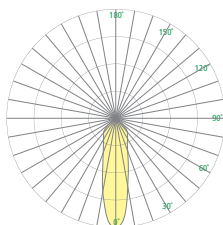

CP7128 ZUME™ IN DL

Indoor Luminous Globe with RGBW Bodylight and White Downlight

VisaLighting.com/products/Zume-DL

Type: _____ Project: _____ Location: _____

DIMENSIONS ^{1,6}

OAH MUST BE SPECIFIED

OAH is the distance (in inches) from the bottom of the fixture to the ceiling plane.

DIA = Diameter OAH = Standard Overall Height WT=Weight

CP7128-	12	16	22
DIA	12" (305 mm)	16" (406 mm)	22" (559 mm)
MIN OAH	20" (508 mm)	24" (610 mm)	30" (762 mm)
STD OAH	72" (1829 mm)	72" (1829 mm)	72" (1829 mm)
MAX OAH	192" (4877 mm)	192" (4877 mm)	192" (4877 mm)
WT	12 lbs	13 lbs	16 lbs

Option	Delivered Lumens		POWER (WATTS)
	L30K/L35K	L40K	
LOW	860	875	6
MED	1400	1425	10
HIGH	2000	2040	15

Downlight Optic ⁴	
NRW	27° Beam
MED	41° Beam
WIDE	52° Beam

DOWNLIGHT APERTURE & LIP

CP7128-NRW

CP7128-MED