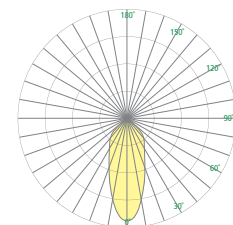

DIA = Diameter OAH = Standard Overall Height WT=Weight

CP7128-	12	16	22
DIA	12" (305 mm)	16" (406 mm)	22" (559 mm)
MIN OAH	20" (508 mm)	24" (610 mm)	30" (762 mm)
STD OAH	72" (1829 mm)	72" (1829 mm)	72" (1829 mm)
MAX OAH	192" (4877 mm)	192" (4877 mm)	192" (4877 mm)
WT	12 lbs	13 lbs	16 lbs

Option	Delivered Lumens		POWER (WATTS)
	L30K/L35K	L40K	
LOW	860	875	6
MED	1400	1425	10
HIGH	2000	2040	15

Downlight Optic ⁴	
NRW	27° Beam
MED	41° Beam
WIDE	52° Beam

DOWNLIGHT APERTURE & LIP

CP7128-NRW

CP7128-MED