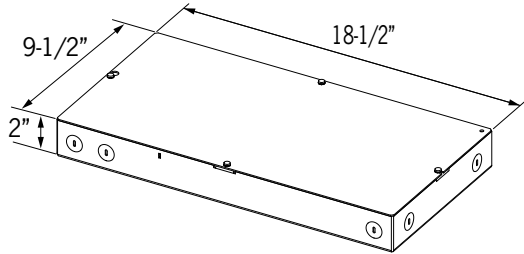

DMX	DMX control of downlight
-----	--------------------------

CP7128 ZUME™ IN DL (cont.)

Indoor Luminous Globe with RGBW Bodylight and White Downlight

REMOTE DRIVER (RMD) INFORMATION

18" Box Dimensions

Remote driver boxes have knockouts for conduit connections