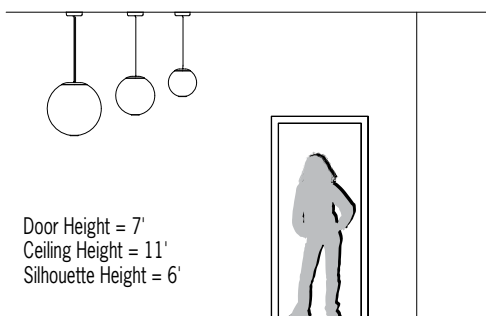

RELATIVE SCALE DRAWING

FEATURES

- BAA (Buy American Act) and BABA (Build American, Buy America) compliant
- Downlight, 0-10V dimmable (controls by others), with optional narrow, medium, or wide optical distribution
- Remote driver (RMD) standard, suitable for insulation contact (Type IC)
- Includes round canopy 5-1/4" diameter and 1/2" deep
- Suspended by 5/8" diameter stem
- Canopy mounts over 4" octagonal junction box (by others) with provided hardware. Canopy finished to match cap, stem and bezel
- One piece gloss white acrylic globe for seamless appearance
- Optional DMX control for downlight
- Non-VOC powder coat finishes
- ETL listed for damp locations. Not suited for exterior application