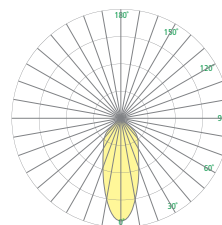

DIA = Diameter OAH = Standard Overall Height WT=Weight

CP7128-	12	16	22
DIA	12" (305 mm)	16" (406 mm)	22" (559 mm)
MIN OAH	20" (508 mm)	24" (610 mm)	30" (762 mm)
STD OAH	72" (1829 mm)	72" (1829 mm)	72" (1829 mm)
MAX OAH	192" (4877 mm)	192" (4877 mm)	192" (4877 mm)
WT	12 lbs	13 lbs	16 lbs

Option	Delivered Lumens		POWER (WATTS)
	L30K/L35K	L40K	
LOW	860	875	6
MED	1400	1425	10
HIGH	2000	2040	15

Downlight Optic ⁴	
NRW	27° Beam
MED	41° Beam
WIDE	52° Beam

DOWNLIGHT APERTURE & LIP

CP7128-NRW

CP7128-MED