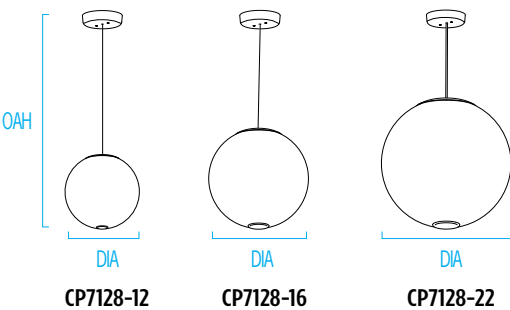

CP7128 ZUME™ IN DL

Indoor Luminous Globe with RGBW Bodylight and White Downlight

VisaLighting.com/products/Zume-DL

Type: _____ Project: _____ Location: _____

DIMENSIONS ^{1,6}

OAH MUST BE SPECIFIED

OAH is the distance (in inches) from the bottom of the fixture to the ceiling plane.

DIA = Diameter OAH = Standard Overall Height WT=Weight

CP7128-	12	16	22
DIA	12" (305 mm)	16" (406 mm)	22" (559 mm)
MIN OAH	20" (508 mm)	24" (610 mm)	30" (762 mm)
STD OAH	72" (1829 mm)	72" (1829 mm)	72" (1829 mm)
MAX OAH	192" (4877 mm)	192" (4877 mm)	192" (4877 mm)
WT	12 lbs	13 lbs	16 lbs

RELATIVE SCALE DRAWING

FEATURES

- BAA (Buy American Act) and BABA (Build American, Buy America) compliant
- Downlight, 0-10V dimmable (controls by others), with optional narrow, medium, or wide optical distribution
- Remote driver (RMD) standard, suitable for insulation contact (Type IC)
- Includes round canopy 5-1/4" diameter and 1/2" deep
- Suspended by 5/8" diameter stem
- Canopy mounts over 4" octagonal junction box (by others) with provided hardware. Canopy finished to match cap, stem and bezel
- One piece gloss white acrylic globe for seamless appearance
- Optional DMX control for downlight
- Non-VOC powder coat finishes
- ETL listed for damp locations. Not suited for exterior application

SPHERE PHOTOMETRICS

Compliant

ETL Listed

5 Year Warranty

CP7128 ZUME™ IN DL (cont.)

Indoor Luminous Globe with RGBW Bodylight and White Downlight

Fill in shaded boxes using information listed below

CP7128		RGBW			- MVOLT				
MODEL	DIAMETER¹ 12" 16" 22"	BODYLIGHT SOURCE RGBW	DOWNLIGHT² SOURCE L30K L35K L40K	DOWNLIGHT³ OUTPUT LOW (L) MED (M) HIGH (H)	VOLTAGE MVOLT	DOWNLIGHT⁴ OPTIC NRW MED WIDE	CAP, STEM AND CANOPY FINISH See last page for finish order codes	OPTION⁵ DMX	OAH⁶ See page 1