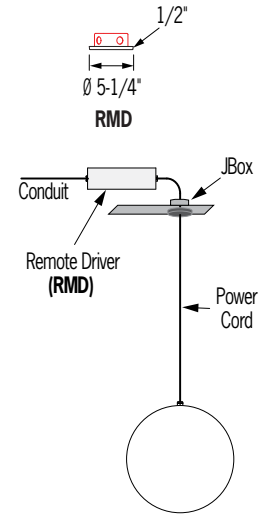

CP7128-WIDE

MAX REMOTE DISTANCE PER FIXTURE

WIRE AWG	Maximum Distance (Ft)		
	CP7128-12	CP7128-16	CP7128-22
12	100	100	100
14	100	100	100
16	100	75	50
18	75	50	40

All distances in feet

OPTION⁵ (Select one)

DMX	DMX control of downlight
-----	--------------------------

CP7128 ZUME™ IN DL (cont.)

Indoor Luminous Globe with RGBW Bodylight and White Downlight

REMOTE DRIVER (RMD) INFORMATION

18" Box Dimensions

Remote driver boxes have knockouts for conduit connections

**Remote driver with DMX decoder is included with each fixture. DMX controllers are supplied by others. Multiple fixtures can be powered by one remote driver. Please contact factory to help configure any unique installation.