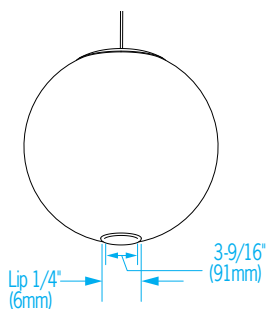

CP7128 ZUME™ IN DL

Indoor Luminous Globe with RGBW Bodylight and White Downlight

VisaLighting.com/products/Zume-DL

Type: _____ Project: _____ Location: _____

DIMENSIONS ^{1,6}

OAH MUST BE SPECIFIED

OAH is the distance (in inches) from the bottom of the fixture to the ceiling plane.

DIA = Diameter OAH = Standard Overall Height WT=Weight

CP7128-	12	16	22
DIA	12" (305 mm)	16" (406 mm)	22" (559 mm)
MIN OAH	20" (508 mm)	24" (610 mm)	30" (762 mm)
STD OAH	72" (1829 mm)	72" (1829 mm)	72" (1829 mm)
MAX OAH	192" (4877 mm)	192" (4877 mm)	192" (4877 mm)
WT	12 lbs	13 lbs	16 lbs

Option	Delivered Lumens		POWER (WATTS)
	L30K/L35K	L40K	
LOW	860	875	6
MED	1400	1425	10
HIGH	2000	2040	15

Downlight Optic ⁴	
NRW	27° Beam
MED	41° Beam
WIDE	52° Beam

DOWNLIGHT APERTURE & LIP

CP7128-NRW

CP7128-MED