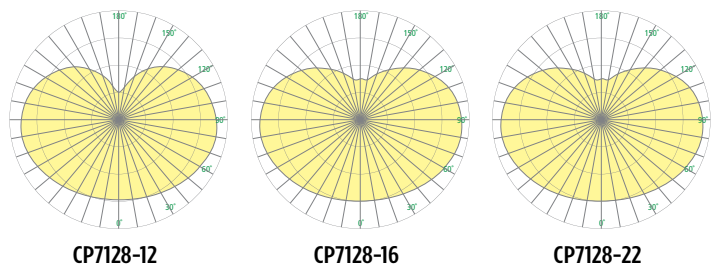

CP7128 ZUME™ IN DL

Indoor Luminous Globe with RGBW Bodylight and White Downlight

VisaLighting.com/products/Zume-DL

Type: _____ Project: _____ Location: _____

DIMENSIONS ^{1,6}

OAH MUST BE SPECIFIED

OAH is the distance (in inches) from the bottom of the fixture to the ceiling plane.

DIA = Diameter OAH = Standard Overall Height WT=Weight

CP7128-	12	16	22
DIA	12" (305 mm)	16" (406 mm)	22" (559 mm)
MIN OAH	20" (508 mm)	24" (610 mm)	30" (762 mm)
STD OAH	72" (1829 mm)	72" (1829 mm)	72" (1829 mm)
MAX OAH	192" (4877 mm)	192" (4877 mm)	192" (4877 mm)
WT	12 lbs	13 lbs	16 lbs

RELATIVE SCALE DRAWING

FEATURES

- BAA (Buy American Act) and BABA (Build American, Buy America) compliant
- Downlight, 0-10V dimmable (controls by others), with optional narrow, medium, or wide optical distribution
- Remote driver (RMD) standard, suitable for insulation contact (Type IC)
- Includes round canopy 5-1/4" diameter and 1/2" deep
- Suspended by 5/8" diameter stem
- Canopy mounts over 4" octagonal junction box (by others) with provided hardware. Canopy finished to match cap, stem and bezel
- One piece gloss white acrylic globe for seamless appearance
- Optional DMX control for downlight
- Non-VOC powder coat finishes
- ETL listed for damp locations. Not suited for exterior application

SPHERE PHOTOMETRICS

Compliant

ETL Listed

5 Year Warranty

CP7128 ZUME™ IN DL (cont.)

Indoor Luminous Globe with RGBW Bodylight and White Downlight

Fill in shaded boxes using information listed below

CP7128		RGBW			- MVOLT				
MODEL	DIAMETER¹ 12" 16" 22"	BODYLIGHT SOURCE RGBW	DOWNLIGHT² SOURCE L30K L35K L40K	DOWNLIGHT³ OUTPUT LOW (L) MED (M) HIGH (H)	VOLTAGE MVOLT	DOWNLIGHT⁴ OPTIC NRW MED WIDE	CAP, STEM AND CANOPY FINISH See last page for finish order codes	OPTION⁵ DMX	OAH⁶ See page 1