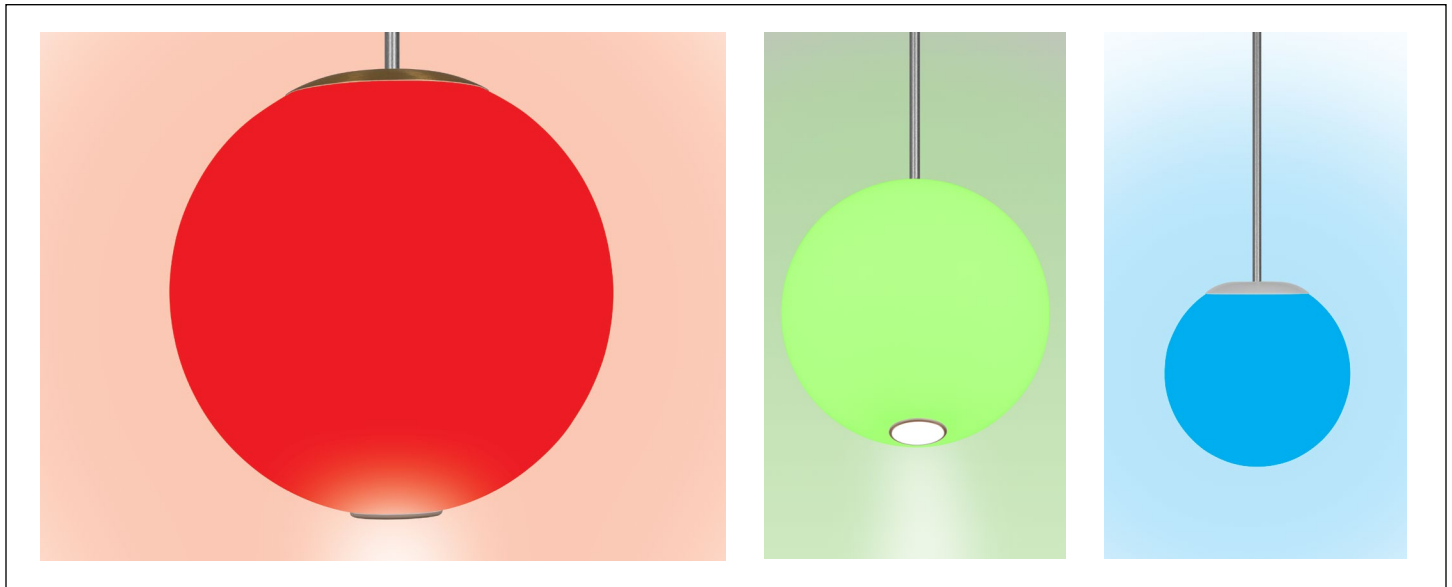

CP7128 ZUME™ IN DL

Indoor Luminous Globe with RGBW Bodylight and White Downlight

VisaLighting.com/products/Zume-DL

Type: _____ Project: _____ Location: _____

DIMENSIONS ^{1,6}

OAH MUST BE SPECIFIED

OAH is the distance (in inches) from the bottom of the fixture to the ceiling plane.

DIA = Diameter OAH = Standard Overall Height WT=Weight

CP7128-	12	16	22
DIA	12" (305 mm)	16" (406 mm)	22" (559 mm)
MIN OAH	20" (508 mm)	24" (610 mm)	30" (762 mm)
STD OAH	72" (1829 mm)	72" (1829 mm)	72" (1829 mm)
MAX OAH	192" (4877 mm)	192" (4877 mm)	192" (4877 mm)
WT	12 lbs	13 lbs	16 lbs

RELATIVE SCALE DRAWING

FEATURES

- BAA (Buy American Act) and BABA (Build American, Buy America) compliant
- Downlight, 0-10V dimmable (controls by others), with optional narrow, medium, or wide optical distribution
- Remote driver (RMD) standard, suitable for insulation contact (Type IC)
- Includes round canopy 5-1/4" diameter and 1/2" deep
- Suspended by 5/8" diameter stem
- Canopy mounts over 4" octagonal junction box (by others) with provided hardware. Canopy finished to match cap, stem and bezel
- One piece gloss white acrylic globe for seamless appearance
- Optional DMX control for downlight
- Non-VOC powder coat finishes
- ETL listed for damp locations. Not suited for exterior application

SPHERE PHOTOMETRICS

Compliant

ETL Listed

5 Year Warranty

CP7128 ZUME™ IN DL (cont.)

Indoor Luminous Globe with RGBW Bodylight and White Downlight

Fill in shaded boxes using information listed below

CP7128		RGBW			- MVOLT				
MODEL	DIAMETER¹ 12" 16" 22"	BODYLIGHT SOURCE RGBW	DOWNLIGHT² SOURCE L30K L35K L40K	DOWNLIGHT³ OUTPUT LOW (L) MED (M) HIGH (H)	VOLTAGE MVOLT	DOWNLIGHT⁴ OPTIC NRW MED WIDE	CAP, STEM AND CANOPY FINISH See last page for finish order codes	OPTION⁵ DMX	OAH⁶ See page 1