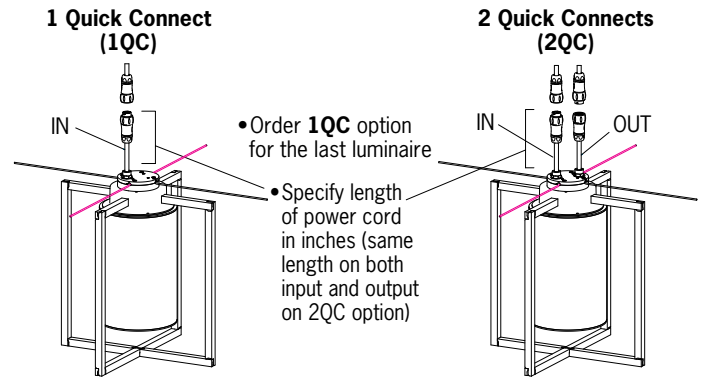

OP3632 LATERNA (cont.)

Catenary Suspension

Fill in shaded boxes using information listed below

OP3632		- MVOLT				
MODEL	SOURCE¹ L30K(H) L30K(L) L35K(H) L35K(L) L40K(H) L40K(L)	VOLTAGE MVOLT	FINISH See last page for finish order codes	CATENARY POWER CONNECTION² 1QC 2QC MSC SPC	DIFFUSER OPTION³ FRST Cylinder is white acrylic if no option is selected	POWER CORD LENGTH⁴ See page 1

SOURCE¹ (Select one)

Dimmable 0-10V to 1%, Minimum 80CRI, within 3-step MacAdam

Source	CCT	Delivered Lumens		Power (Watts)
		White Cylinder	Frosted Cylinder	
L30K(H)	3000K	2400	2900	29
L30K(L)	3000K	1500	1900	18
L35K(H)	3500K	2500	3000	29
L35K(L)	3500K	1600	1900	18
L40K(H)	4000K	2500	3000	29
L40K(L)	4000K	1600	1900	18

VOLTAGE

MVOLT	120-277V, 50/60 Hz

CATENARY POWER CONNECTION OPTION² (Select One)

1QC	One quick connect (factory installed)
2QC	Two quick connects (factory installed)
MSC	Mid-run horizontal splice connection (mounted at top of unit)
SPC	Single power cord

Splice Connect

Quick Connect

(Factory Installed)