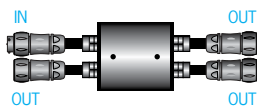

Power Cord  
(AY-P6-50)

Black cord, 50 feet per sku  
Custom lengths available upon request

Power Cord Ties  
(AY-WT-100)

Qty (100) per sku

Liquid Tite Cord Grip  
(AY-CG)

Qty (1) per sku

Quick Connectors  
(AY-QC7SET)

(1) plug, (1) socket per sku

Quick Connect 3-way splitter  
(AY-QC3S)

Power Control - up to 3 fixtures  
Qty (1) per sku

Accessories are made for Visa Lighting catenary applications. If sourced elsewhere, materials must be of equivalent grade.