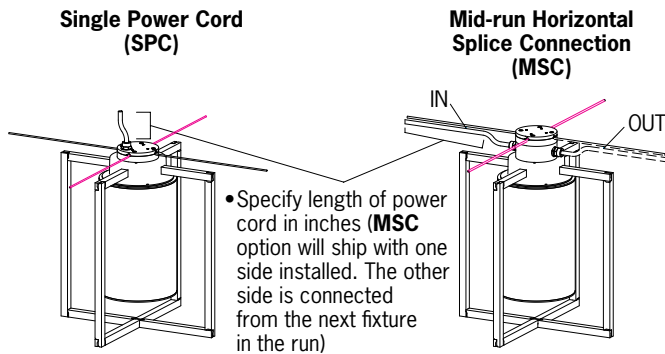

OP3632 LATERNA (cont.)

Catenary Suspension

Fill in shaded boxes using information listed below

OP3632		- MVOLT				
MODEL	SOURCE¹ L30K(H) L30K(L) L35K(H) L35K(L) L40K(H) L40K(L)	VOLTAGE MVOLT	FINISH See last page for finish order codes	CATENARY POWER CONNECTION² 1QC 2QC MSC SPC	DIFFUSER OPTION³ FRST Cylinder is white acrylic if no option is selected	POWER CORD LENGTH⁴ See page 1

SOURCE¹ (Select one)

Dimmable 0-10V to 1%, Minimum 80CRI, within 3-step MacAdam

Source	CCT	Delivered Lumens		Power (Watts)
		White Cylinder	Frosted Cylinder	
L30K(H)	3000K	2400	2900	29
L30K(L)	3000K	1500	1900	18
L35K(H)	3500K	2500	3000	29
L35K(L)	3500K	1600	1900	18
L40K(H)	4000K	2500	3000	29
L40K(L)	4000K	1600	1900	18

VOLTAGE

MVOLT	120-277V, 50/60 Hz

CATENARY POWER CONNECTION OPTION² (Select One)

1QC	One quick connect (factory installed)
2QC	Two quick connects (factory installed)
MSC	Mid-run horizontal splice connection (mounted at top of unit)
SPC	Single power cord

Splice Connect

Quick Connect

(Factory Installed)