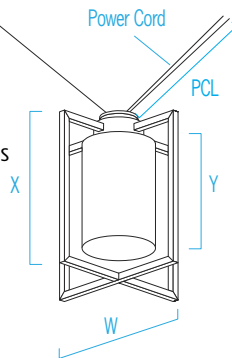

### DIMENSIONS<sup>4</sup>

**PCL MUST BE SPECIFIED**

W = Width X = Body Height Y = Diffuser Height PCL = Power Cord Length  
 EPA = Effective Projected Area WT = Weight MSC = Midrun Splice Connection Option

PCL is the distance (in inches) from the fixture to the end of the cord jacket or to the end of installed quick connect (for options including a quick connect)  
 Example: PCL (60) indicates a power cord length of 60".

W	17-1/2"	(445 mm)	
X	19-1/8"	(486 mm)	X value changes with options
Y	12-1/4"	(311 mm)	
PCL	60"	(1524 mm)	
MSC		add 1-3/4"	

EPA	1.34ft <sup>2</sup>
WT	12 lbs