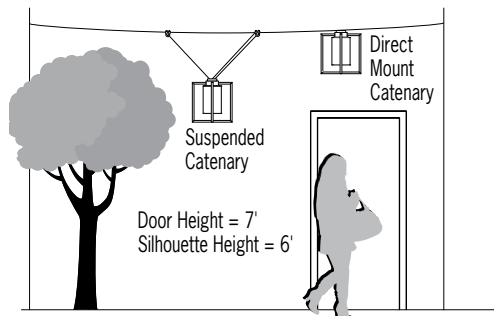

RELATIVE SCALE DRAWING