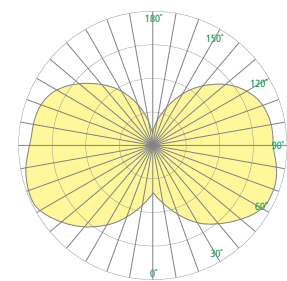

White Cylinder