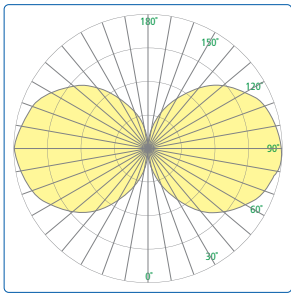

Photometrics