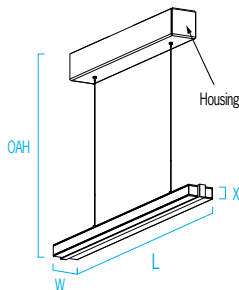

- **MVOLT**  
VOLTAGE

**A** SOURCE

**B** FINISH

**C** OPTION(S)

**D** OVERALL HEIGHT (OAH)

The minimalist style pendant is a simple form, providing performance illumination in a low profile package. Its petite size makes it ideal for corridors, office spaces, and educational spaces.

**DIMENSIONS**

W = Width L = Length OAH = Maximum Overall Height X = Body Height

OAH is the distance (in inches) from the bottom of the fixture to the ceiling plane.  
Example - OAH(60) indicates an overall fixture height of 60"

**D** ⚠️ OAH must be specified

W	3-1/4"	(83 mm)
L	47"	(1194 mm)
OAH	60"	(1524 mm)
X	1-1/2"	(38 mm)

**A SOURCE (Select one) and VOLTAGE**

MVOLT fixture accepts 120 through 277 input voltage  
Minimum 80CRI, within 3-step MacAdam