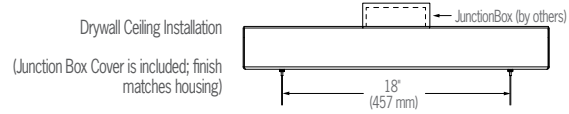

ADA

ETL Listed

5 Year Warranty

**CP5640 – SLEIGHT**  
Integral Power Supply

**MOUNTING DETAIL**

**Photometrics**

**Technical Information**

- Integral driver
- Overall Height is field adjustable
- Frosted acrylic diffuser
- Antimicrobial finishes (no VOC) on all interior and exterior painted surfaces
- ETL listed for damp locations. Not suited for exterior applications

**Relative Scale Drawing**