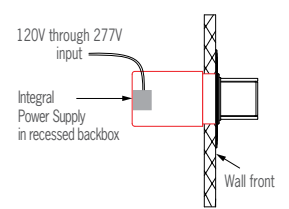

MOUNTING DETAIL