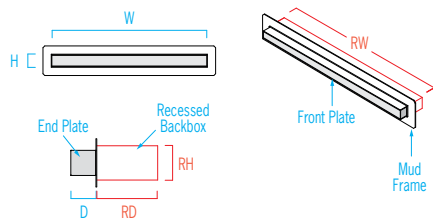

**CV1970 – SLEIGHT™**  
16" Recessed Mount - Integral Power Supply

Type: Project:

[VisaLighting.com/products/Sleight](http://VisaLighting.com/products/Sleight)

Fill in shaded boxes using information listed below

Order Code: **CV1970** MODEL **A** SOURCE **MVOLT** VOLTAGE **B** FINISH **C** TILE TRIM FLANGE FINISH **D** OPTION(S)

A simple edge-lit form provides performance illumination in a low profile package. Its petite size makes it ideal for corridor spaces. This wall grazing product integrates with architectural design with either surface mount or semi-recessed with mud-in frame versions. The minimalist style is also available as a pendant.

**DIMENSIONS**

Depth is measured from wall to front of fixture

W = Width H = Height D = Depth  
RW = Recessed Width RH = Recessed Height RD = Recessed Depth

|    |        |          |    |         |          |
|----|--------|----------|----|---------|----------|
| W  | 16"    | (406 mm) | RW | 16-1/2" | (419 mm) |
| H  | 1-3/8" | (35 mm)  | RH | 1-7/8"  | (48 mm)  |
| SD | 1-3/8" | (35 mm)  | RD | 3-3/8"  | (86 mm)  |