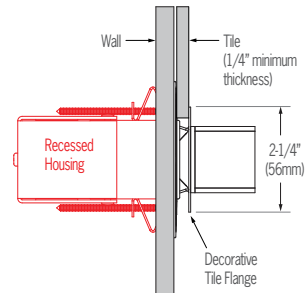

CV1970 – SLEIGHT

16" Recessed Mount - Integral Power Supply

TILE TRIM FLANGE DETAIL (TTF)