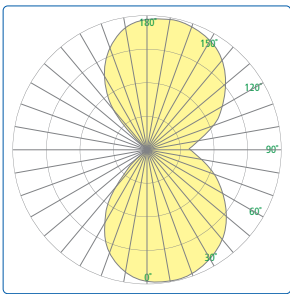

Photometrics