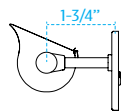

### DIMENSIONS<sup>1</sup>

L = Length      SC = Stem Center      WT = Weight

	24"	36"	48"	60"
<b>L</b>	27-7/8" (707 mm)	39-1/4" (996 mm)	50-5/8" (1285 mm)	61-15/16" (1574 mm)
<b>SC</b>	26-1/2" (673 mm)	37-7/8" (962 mm)	49-1/2" (1257 mm)	60-5/8" (1540 mm)
<b>WT</b>	6.5 lb (2948 g)	9 lb (4082 g)	12 lb (5443 g)	14.5 lb (6577 g)

Power feed can be located on either end

Dimensions are based on a 25° aiming angle

**FOR CONTINUOUS RUNS:**  
Signed factory submittal drawings required for release to production