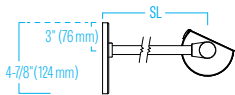

SWF (Wall Mount)

SCF (Ceiling Mount)