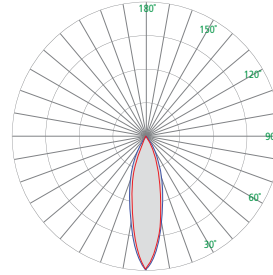

OV2110 Advantus (cont.)

Outdoor Wall/Ceiling Unit with Cutoff Visor

DIMMING CONTROL OPTION ⁴

0-10V dimming to 1% is included unless this option is selected

⚠ Option availability may be interdependent with Voltage, Source or Other Options

DALI	120-277VAC, 50/60 Hz, Dimming control capability (to 5%) via DALI 1.0 protocol

Not available with 347V option

OPTICAL DISTRIBUTION ⁵ (Select one)

NRW	30°x25° beam
MED	65°x55° beam
WIDE	90°x85° beam
OVAL	95°x45° beam

MOUNTING OPTIONS ⁶ (Select one and specify length)

SWF	Wall mount (rectangular canopy)
SCF	Ceiling mount (circular canopy)

STEM LENGTH DETAIL ⁷

Stem Length (SL) must be specified in inches (4-1/2" to 18")

Maximum stem lengths are based on Wind Zone A installations. Longer lengths or higher wind zones can be accommodated through mounting variations

Minimum Stem Length = 4.5", Maximum Stem Length = 18"

SWF (Wall Mount)

SCF (Ceiling Mount)

PHOTOMETRICS

NRW 30x25