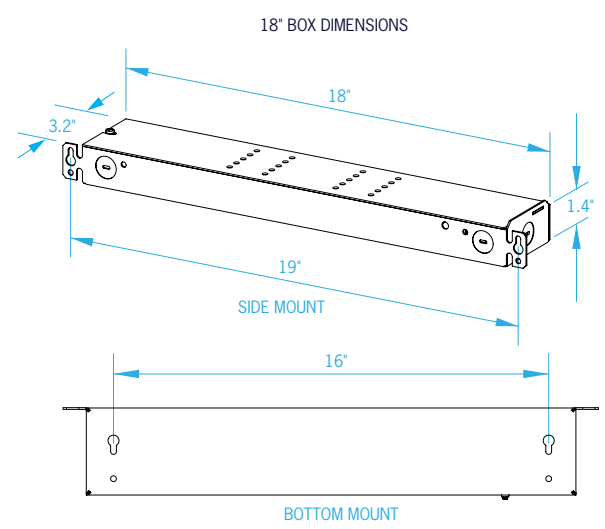

Fill in shaded boxes using information listed below

OV2110	MODEL	LENGTH¹	SOURCE²	VOLTAGE³	OPTIONAL DIMMING CONTROL⁴	OPTICAL DISTRIBUTION⁵	MOUNTING⁶	STEM LENGTH⁷	FINISH⁸
		24 36 48 60	L30K(H) L30K(L) L35K(H) L35K(L) L40K(H) L40K(L)	MVOLT 347V 347V not available with DALI	DALI Dimmable 0-10V to 1% if DALI not selected. DALI not available with 347V	NRW MED WIDE OVAL	SWF SCF	Stem Length (SL) must be specified in inches (4-1/2' to 18")	AG7038 BMAT BRNZ BSIL CVBL CW9001 GLIM GSIL GW9002 HTHR JB9005 OBRZ PB1035 RUST SUNG TW9016

SOURCE² (Select one)
Minimum 80CRI, within 4-step MacAdam

24" Length

Source²	CCT	Delivered Lumens by Optical Distribution				Power (Watts)
		NRW	MED	WIDE	OVAL	
L30K(H)	3000K	3000	2700	2600	2600	28
L30K(L)		1550	1400	1300	1350	13
L35K(H)	3500K	3100	2800	2600	2700	28
L35K(L)		1600	1450	1350	1400	13
L40K(H)	4000K	3200	2900	2700	2800	28
L40K(L)		1650	1500	1400	1450	13

VOLTAGE³ (Select one)
MVOLT fixture accepts 120 through 277 input voltage

MVOLT	120-277V, 50/60 Hz
347V	347V, 50/60 Hz (Not available with DALI option)

LUMEN MAINTENANCE RATING

L70 (reported)	≥60,000hrs

36" Length

Source²	CCT	Delivered Lumens by Optical Distribution				Power (Watts)
		NRW	MED	WIDE	OVAL	
L30K(H)	3000K	4500	4100	3900	4000	42
L30K(L)		2300	2100	2000	2000	20
L35K(H)	3500K	4700	4200	4000	4100	42
L35K(L)		2400	2100	2000	2100	20
L40K(H)	4000K	4800	4400	4100	4200	42
L40K(L)		2500	2200	2100	2200	20

REMOTE DRIVER (RMD) INFORMATION

48" Length

Source²	CCT	Delivered Lumens by Optical Distribution				Power (Watts)
		NRW	MED	WIDE	OVAL	
L30K(H)	3000K	6100	5500	5200	5300	55
L30K(L)		3100	2800	2600	2700	26
L35K(H)	3500K	6300	5700	5300	5500	55
L35K(L)		3200	2900	2700	2800	26
L40K(H)	4000K	6500	5800	5500	5700	55
L40K(L)		3300	3000	2800	2900	26

Maximum Recommended Remote Wiring Distance from RMD to fixture canopy

- 12GA 130 ft
- 14GA 80 ft
- 16GA 50 ft
- 18GA 30 ft
- 20GA 20 ft

60" Length

Source²	CCT	Delivered Lumens by Optical Distribution				Power (Watts)
		NRW	MED	WIDE	OVAL	
L30K(H)	3000K	7600	6900	6500	6700	69
L30K(L)		3900	3500	3300	3400	33
L35K(H)	3500K	7800	7100	6700	6900	69
L35K(L)		4000	3600	3400	3500	33
L40K(H)	4000K	8100	7300	6900	7100	69
L40K(L)		4100	3700	3500	3600	33

Options continued on Page 3