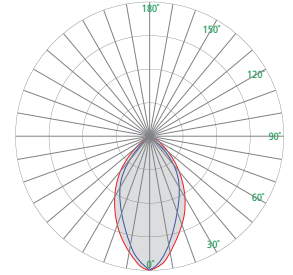

OV2110 Advantus (cont.)

Outdoor Wall/Ceiling Unit with Cutoff Visor

DIMMING CONTROL OPTION ⁴

0-10V dimming to 1% is included unless this option is selected

⚠ Option availability may be interdependent with Voltage, Source or Other Options

DALI	120-277VAC, 50/60 Hz, Dimming control capability (to 5%) via DALI 1.0 protocol

Not available with 347V option

OPTICAL DISTRIBUTION ⁵ (Select one)

NRW	30°x25° beam
MED	65°x55° beam
WIDE	90°x85° beam
OVAL	95°x45° beam

MOUNTING OPTIONS ⁶ (Select one and specify length)

SWF	Wall mount (rectangular canopy)
SCF	Ceiling mount (circular canopy)

STEM LENGTH DETAIL ⁷

Stem Length (SL) must be specified in inches (4-1/2" to 18")

Maximum stem lengths are based on Wind Zone A installations. Longer lengths or higher wind zones can be accommodated through mounting variations

Minimum Stem Length = 4.5", Maximum Stem Length = 18"

SWF (Wall Mount)

SCF (Ceiling Mount)

PHOTOMETRICS

MED 60x55

FINISH ⁸ (Select one)

Specify color code when ordering. For accurate color matching, individual paint and finish samples are [available upon request](#)

Powder Coat Painted Finishes (Standard) See visalighting.com/finishes for all of our finishes

AG7038	Agate Grey	CVBL	Cove Blue	GW9002	Grey White	PB1035	Pearl Beige
BMAT	Bronze Matte	CW9001	Cream	HTHR	Heather	RUST	Rust
BRNZ	Bronze	GLIM	Glimmer Graphite	JB9005	Jet Black	SUNG	Sungold
BSIL	Blade Silver	GSIL	Silver	OBRZ	Old Bronze	TW9016	Traffic White