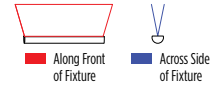

PHOTOMETRICS

NRW 30x25