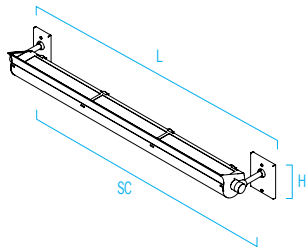

### DIMENSIONS<sup>1</sup>

L = Length      SC = Stem Center      WT = Weight

	24"	36"	48"	60"
<b>L</b>	27-7/8" (707 mm)	39-1/4" (996 mm)	50-5/8" (1285 mm)	61-15/16" (1574 mm)
<b>SC</b>	26-1/2" (673 mm)	37-7/8" (962 mm)	49-1/2" (1257 mm)	60-5/8" (1540 mm)
<b>WT</b>	6.5 lb (2948 g)	9 lb (4082 g)	12 lb (5443 g)	14.5 lb (6577 g)

### FEATURES

- Remote driver included; driver suitable for remote mounting in dry or damp locations only
- One RMD box per fixture; all model lengths use one size RMD
- Multiple optic options for flood, wash and graze applications
- 0-10V dimmable to 1% (dimming connections at remote driver)
- Wall or ceiling mount
- Easy mounting with secure aiming lock - aimable to 360°. Die-cast mounting plate allows direct access to junction box
- Zero clearance end mount for easy installation and maintenance in tight mounting applications
- Snap-in, snap-out clear acrylic lens allows for toolless access to source. Lens remains unseen in most applications
- Extruded aluminum housing with die-cast end caps and mounting hardware
- No VOC powder coat finish
- ETL listed for wet locations