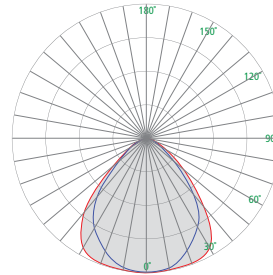

### DIMENSIONS<sup>1</sup>

L = Length      SC = Stem Center      WT = Weight

	24"	36"	48"	60"
<b>L</b>	27-7/8" (707 mm)	39-1/4" (996 mm)	50-5/8" (1285 mm)	61-15/16" (1574 mm)
<b>SC</b>	26-1/2" (673 mm)	37-7/8" (962 mm)	49-1/2" (1257 mm)	60-5/8" (1540 mm)
<b>WT</b>	6.5 lb (2948 g)	9 lb (4082 g)	12 lb (5443 g)	14.5 lb (6577 g)

### PHOTOMETRICS

NRW 30x25

MED 60x55

WIDE 90x85

OVAL 95x45