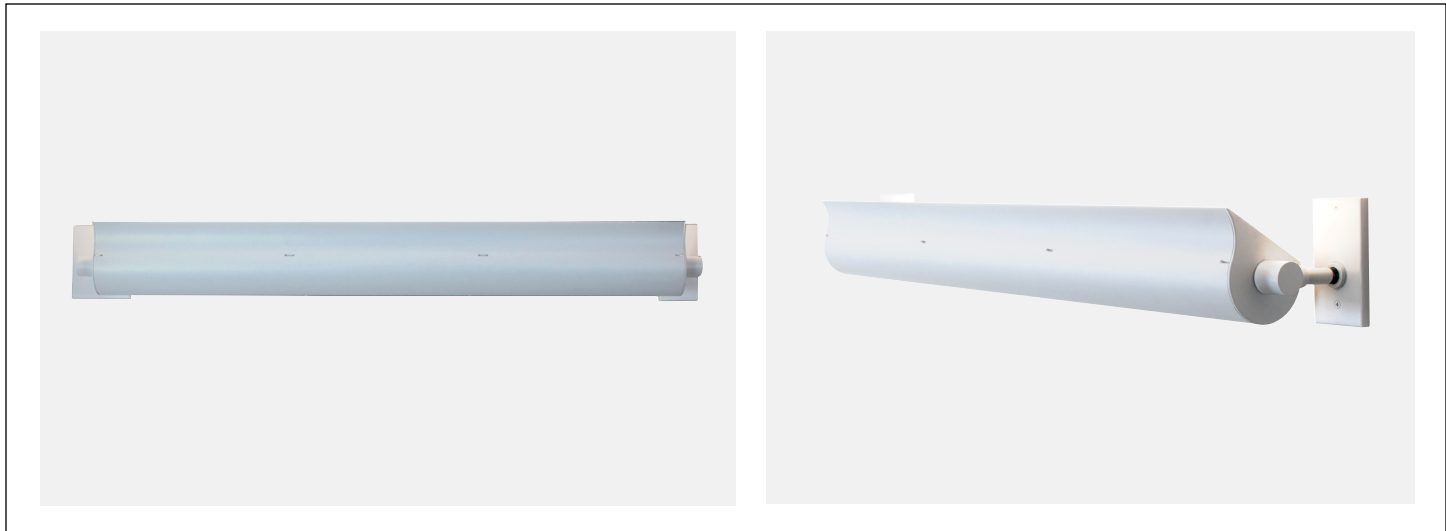

OV2110 Advantus™

Outdoor Wall/Ceiling Unit with Cutoff Visor

VisaLighting.com/products/Advantus

Type: _____ Project: _____ Location: _____

DIMENSIONS¹

L = Length   SC = Stem Center   WT = Weight

	24"	36"	48"	60"
L	27-7/8" (707 mm)	39-1/4" (996 mm)	50-5/8" (1285 mm)	61-15/16" (1574 mm)
SC	26-1/2" (673 mm)	37-7/8" (962 mm)	49-1/2" (1257 mm)	60-5/8" (1540 mm)
WT	6.5 lb (2948 g)	9 lb (4082 g)	12 lb (5443 g)	14.5 lb (6577 g)

FEATURES

- Remote driver included; driver suitable for remote mounting in dry or damp locations only
- One RMD box per fixture; all model lengths use one size RMD
- Multiple optic options for flood, wash and graze applications
- 0-10V dimmable to 1% (dimming connections at remote driver)
- Wall or ceiling mount
- Easy mounting with secure aiming lock - aimable to 360°. Die-cast mounting plate allows direct access to junction box
- Zero clearance end mount for easy installation and maintenance in tight mounting applications
- Snap-in, snap-out clear acrylic lens allows for toolless access to source. Lens remains unseen in most applications
- Extruded aluminum housing with die-cast end caps and mounting hardware
- No VOC powder coat finish
- ETL listed for wet locations