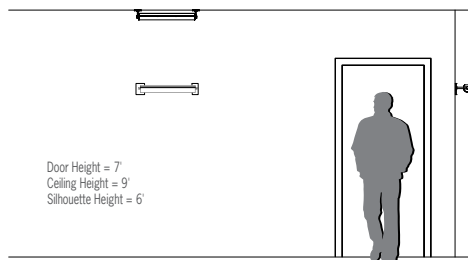

RELATIVE SCALE DRAWING