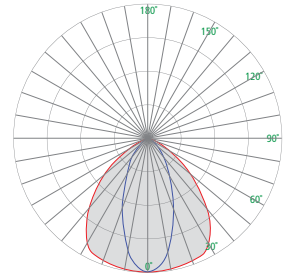

### DIMENSIONS<sup>1</sup>

L = Length      SC = Stem Center      WT = Weight

	24"	36"	48"	60"
<b>L</b>	27-7/8" (707 mm)	39-1/4" (996 mm)	50-5/8" (1285 mm)	61-15/16" (1574 mm)
<b>SC</b>	26-1/2" (673 mm)	37-7/8" (962 mm)	49-1/2" (1257 mm)	60-5/8" (1540 mm)
<b>WT</b>	6.5 lb (2948 g)	9 lb (4082 g)	12 lb (5443 g)	14.5 lb (6577 g)

### PHOTOMETRICS

NRW 30x25

MED 60x55

WIDE 90x85

OVAL 95x45